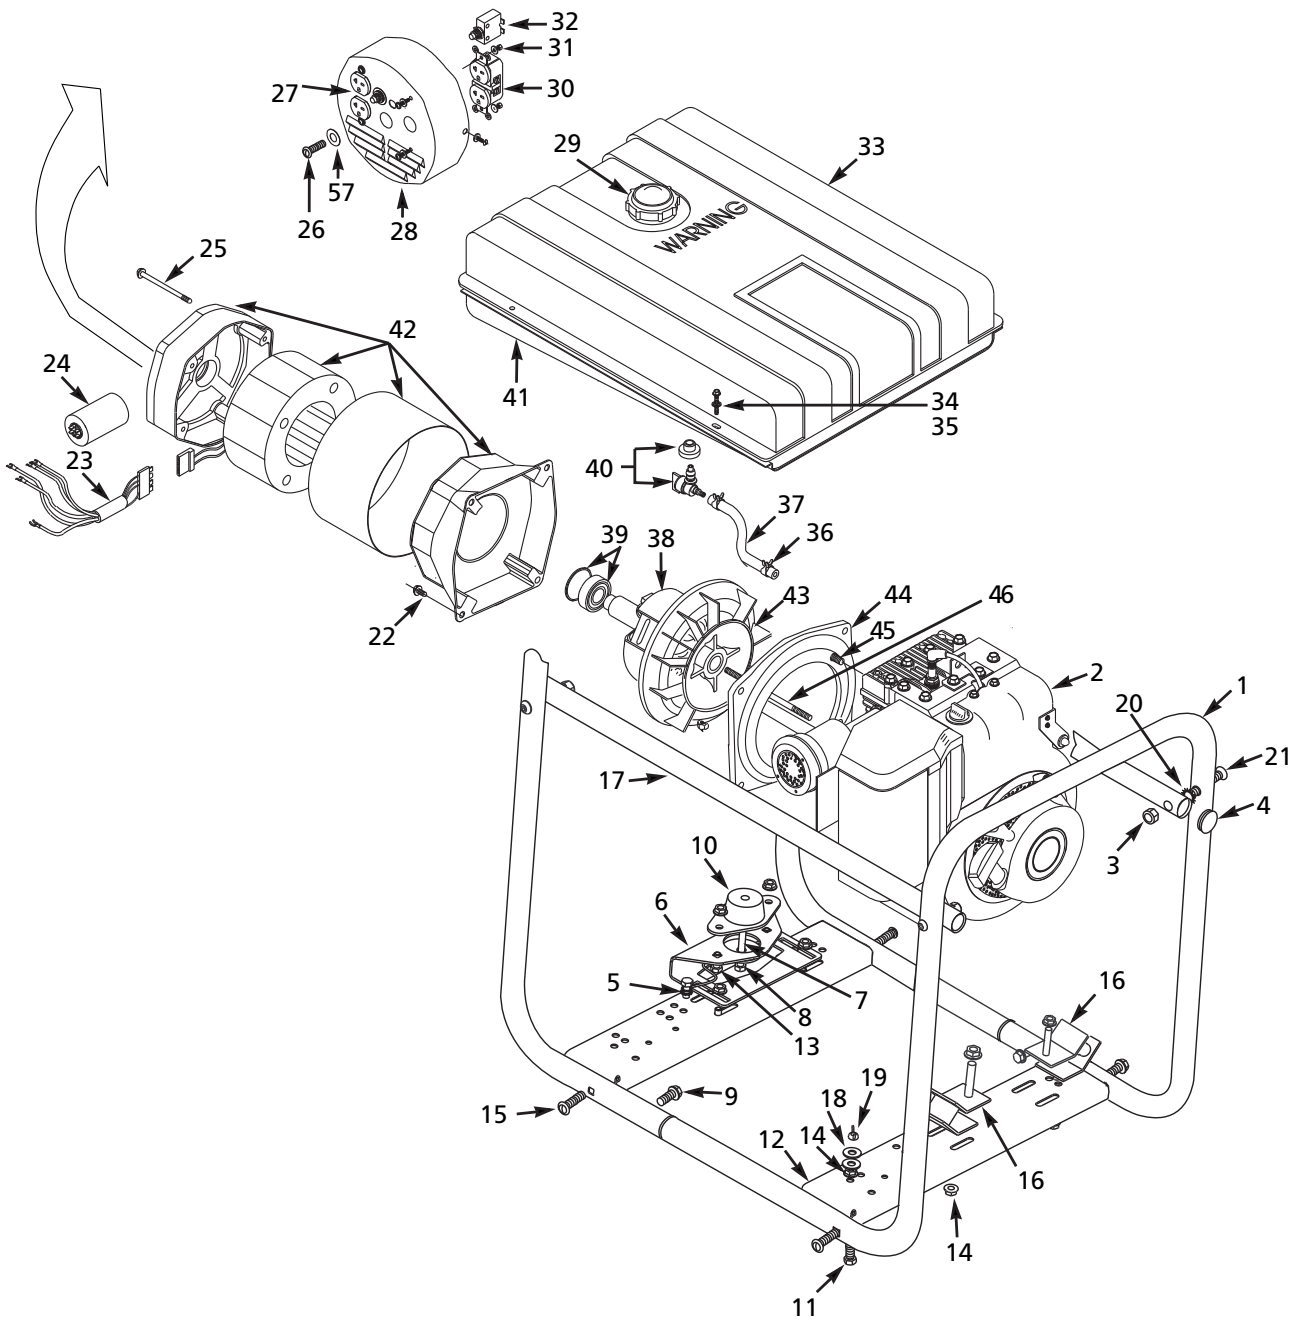

**Para ordenar repuestos en México Llame al Teléfono 001-800-527-2331
en EUA Llame al Teléfono 1-877-290-0900**

Las 24 horas - 365 días del año

ESPAÑOL

Ilustración de los Repuestos para los Modelo GN6074

Lista de Repuestos

Sírvase suministrarnos la siguiente información:

- -Número del modelo
- -Número de Serie (de haberlo)
- -Descripción y número del repuesto según la lista de repuestos

Puede escribirnos a:

Grainger Parts
P.O. Box 3074
1657 Shermer Road
Northbrook, IL 60065-3074 U.S.A.

Ref.	Descripción	Número del Repuesto	Ctd.
1	Marco de llevar y caja	GN004129AV	1
2	Motor de gasolina de 11 HP	NG002831AV	1
3	Tuerca Nyloc de 7,9mm (5/16") -18	*	4
4	Tapón de cabeza redonda de 2,54cm (1")	ST166202AV	4
5	Cable de tierra de 14,6cm (5³/₄")	GN003811AV	1
6	Soporte de montaje en 'C'	GN001114AV	1
7	Perno de cabeza hexagonal de 7,9mm (5/16") - 18 x 6,4cm (2¹/₂")	*	4
8	Arandela plana de 5,08cm (2")	*	1
9	Tornillo autorroscante de 7,9mm (5/16") - 12 x 19,1mm (3/4")	*	6
10	Aislador de vibraciones	GN004401AV	1
11	Perno de cabeza hexagonal de 7,9mm (5/16") - 18 x 3,2cm (1¹/₄")	*	1
12	Travesaño, montado con pernos	GN001508AV	2
13	Perno de cabeza hexagonal de 7,9mm (5/16") - 18 x 19,1mm (3/4")	*	5
14	Tuerca de brida dentada de 7,9mm (5/16")	*	14
15	Tornillo SBC de 7,9mm (5/16") -18 x 3,8cm (1¹/₂")	*	4
16	Aislador de montaje angular	GN004405AV	2
17	Travesaño para tanque de gasolina, montado	GN004130AV	2
18	Arandela plana de 7,9mm (5/16")	*	2
19	Tuerca mariposa de 7,9mm (5/16") - 18	*	1
20	Arandela de diente exterior, de 7,9mm (5/16")	*	6
21	Tornillo SBC de 7,9mm (5/16") -18 x 5,7cm (2¹/₄")	*	4
22	Perno de cabeza hexagonal de 7,9mm (5/16")-18 x 19,1mm (3/4")	*	4
23	Cable del generador	GN005700AV	1
24	Kit del capacitor	GN001846SV	1
25	Kit del perno del estator	GN002038SV	1
26	Tornillo de cabeza bombeada de #8-32 x 19,1mm (3/4")	*	4
27	CSA - duplex 120V, 15A	GN003402AV	1
28	Caja de la toma con tornillos	GN001833SV	1
29	Tapa del tanque de gasolina	GN004804AV	1
30	120/240 voltios, 20 amp.	GN003500AV	1
31	Tornillo de cabeza bombeada de #8-32 x 19,1mm (3/4")	*	4
32	Interruptor de 240 voltios, 20 amp.	GN003600AV	2
	Interruptor de 240 voltios, 15 amp.	GN003603AV	1
33	Tanque de gasolina	GN004801AV	1
34	Tornillo autorroscante #10-32	*	4
35	Arandela plana serie W #10	*	4