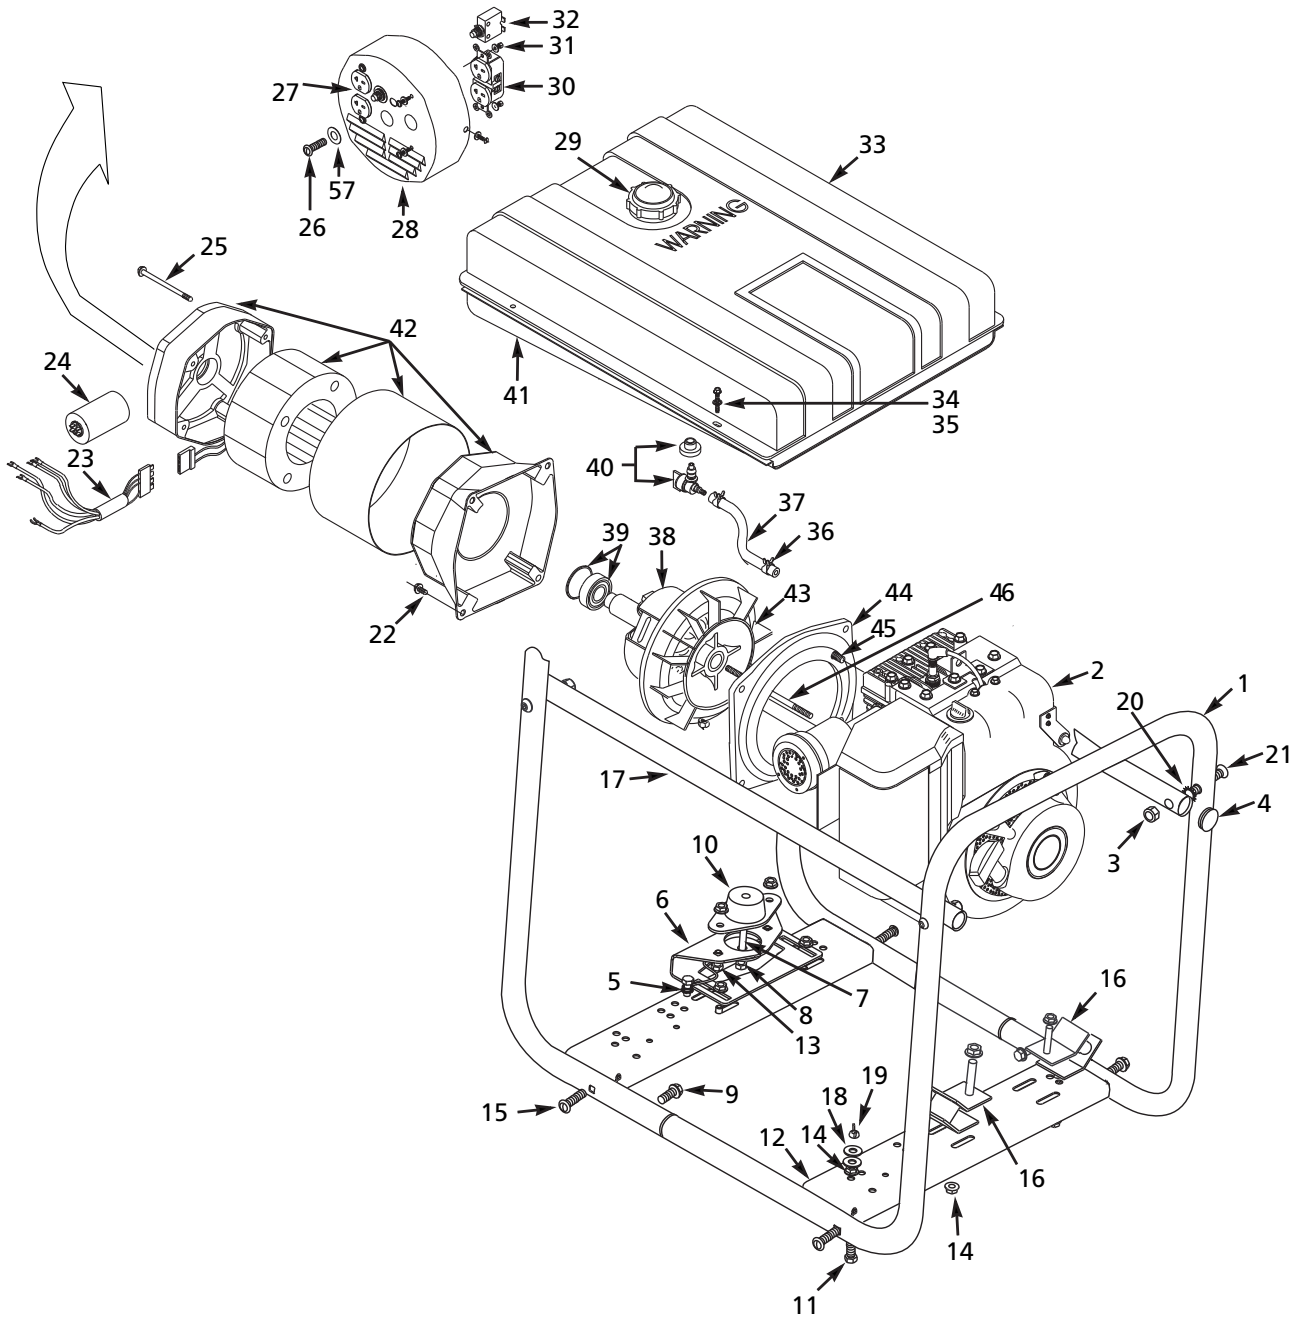

For Replacement Parts, call 1-877-290-0900
24 hours a day - 365 days a year

ENGLISH

Replacement Parts Illustration for Model GN6074

Replacement Parts List

Please provide following information:

- Model number
- Serial number (if any)
- Part description and number as shown in parts list

Address parts correspondence to:

Grainger Parts
P.O. Box 3074
1657 Shermer Road
Northbrook, IL 60065-3074 U.S.A.

Ref. No	Description	Part Number	Qty.
1	Carry frame with box	GN004129AV	1
2	11 HP Gasoline engine	NG002831AV	1
3	5/16"-18 Nyloc nut	*	4
4	1" Round endcap plug	ST166202AV	4
5	5³/₄" Grounding wire	GN003811AV	1
6	'C' mounting bracket	GN001114AV	1
7	5/16" - 18 x 2¹/₂" Hex Head bolt	*	4
8	2" Flatwasher	*	1
9	5/16"-12 x 3/4" Thread forming screw	*	6
10	Vibration isolator	GN004401AV	1
11	5/16"-18 x 1¹/₄" Hex Head bolt	*	1
12	Cross member, bolt on	GN001508AV	2
13	5/16"-18 x 3/4" Hex Head bolt	*	5
14	5/16" serrated flange nut	*	14
15	5/16" -18 x 1¹/₂" SBC screw	*	4
16	Isolator, angle mount	GN004405AV	2
17	Mount, cross bar-gas tank	GN004130AV	2
18	5/16" Flatwasher	*	2
19	5/16" - 18 Wing nut	*	1
20	5/16" External tooth washer	*	6
21	5/16" -18 x 2¹/₄" SBC screw	*	4
22	5/16"-18 x 3/4" Hex Head bolt	*	4
23	Generator cable	GN005700AV	1
24	Capacitor kit	GN001846SV	1
25	Stator bolt kit	GN002038SV	1
26	#8-32 x 3/4" Pan head screw	*	4
27	120 volt, 15 amp Duplex - CSA	GN003402AV	1
28	Receptacle box with screws	GN001833SV	1
29	Fuel tank cap	GN004804AV	1
30	120/240 volt, 20 amp	GN003500AV	1
31	#8-32 x 3/4" Pan head screw	*	4
32	240 volt, 20 amp circuit breaker	GN003600AV	2
	240 volt, 15 amp circuit breaker	GN003603AV	1
33	Fuel tank	GN004801AV	1
34	#10-32 Self-tapping screw	*	4
35	#10 Flatwasher W series	*	4