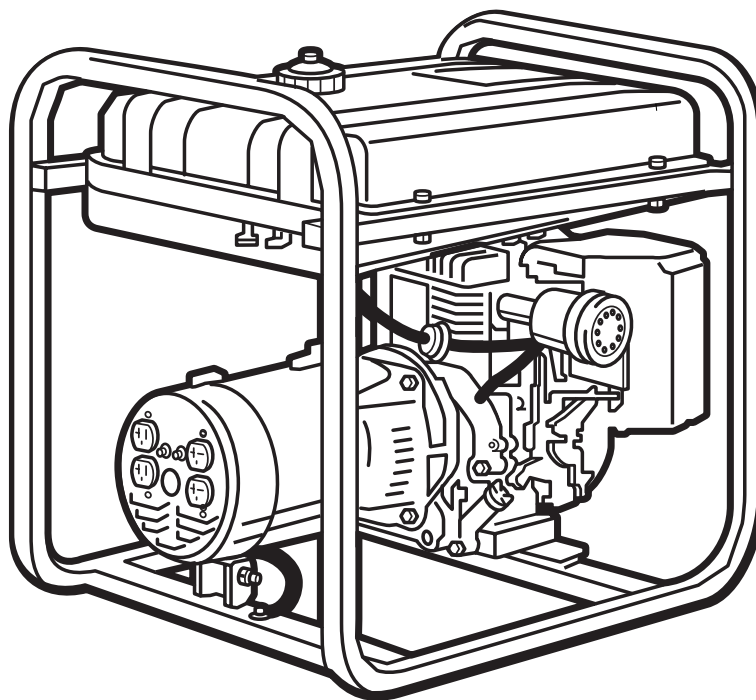

## Specifications

Model	Watts	HP	Engine	Fuel Tank	Outlets
GN6074	6250 Surge 5000 Continuous	11	Briggs & Stratton	7 Gallon	1-120V, 15A Duplex 1-240V, 20A Duplex

**For Replacement Parts, call 1-877-290-0900**  
**24 hours a day - 365 days a year**