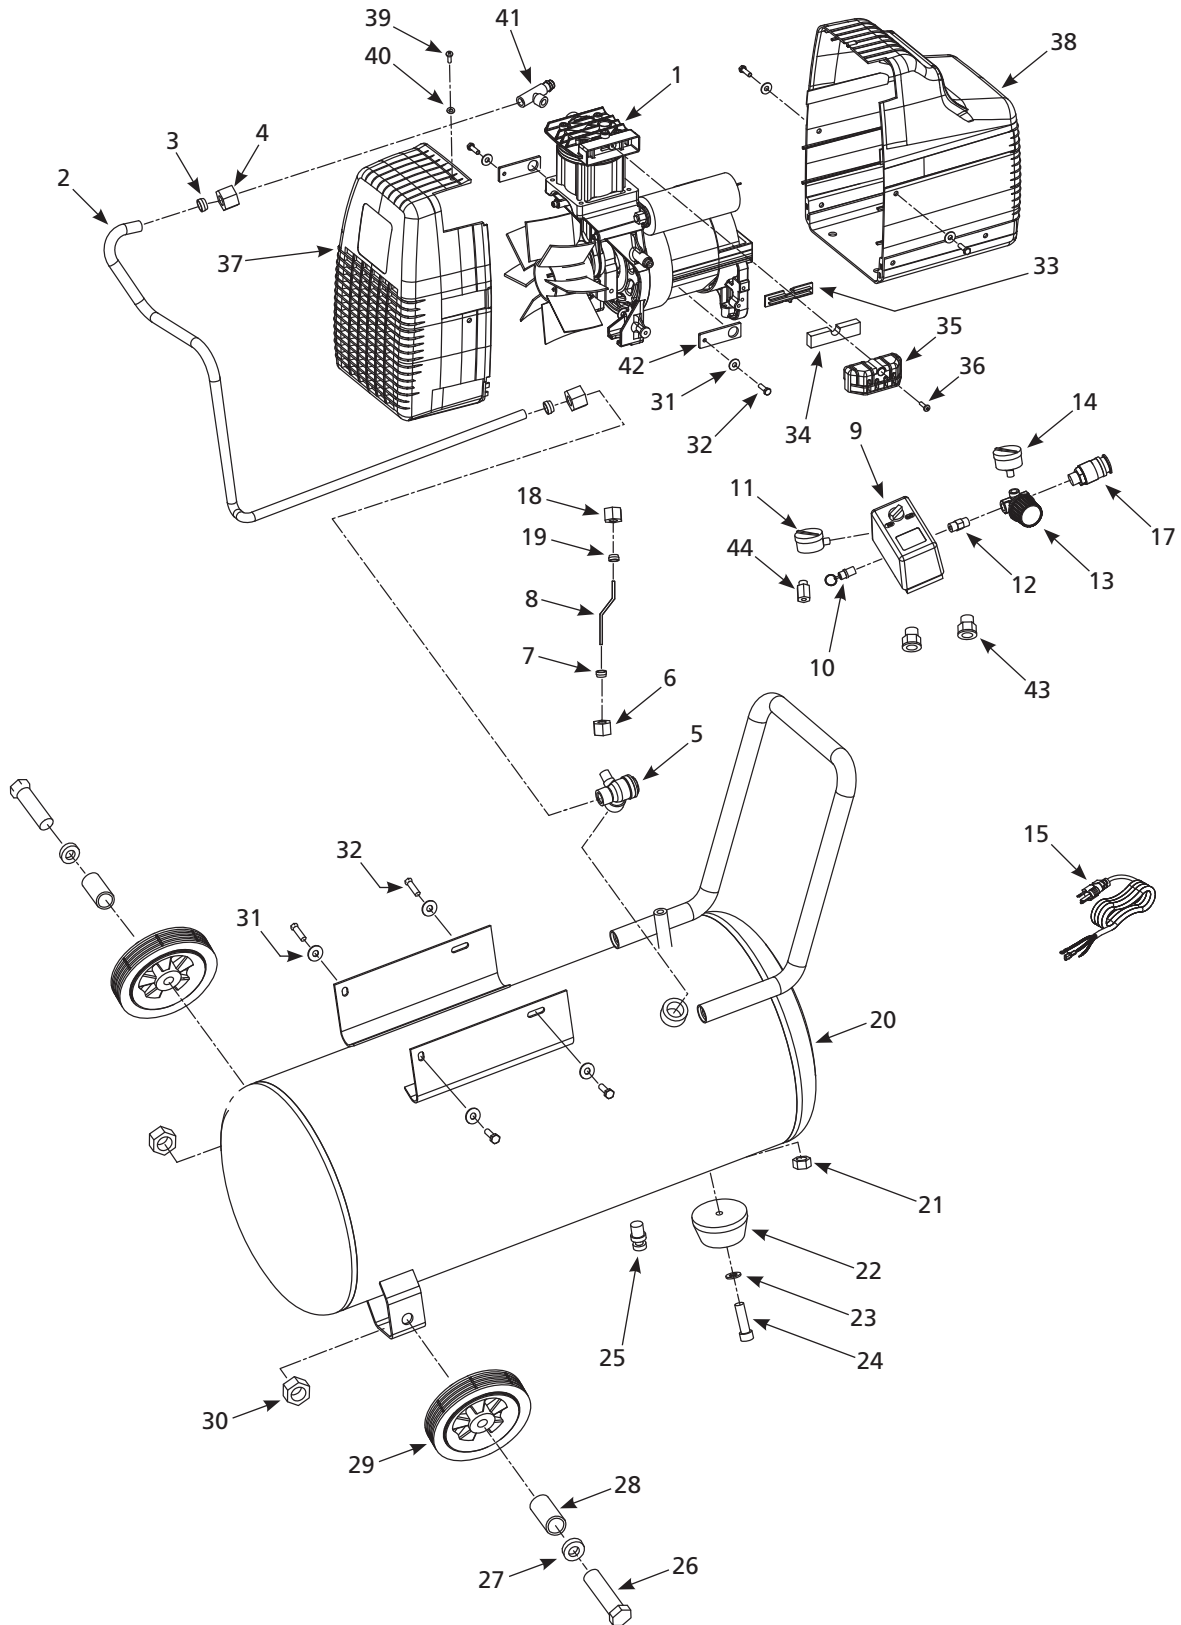

Compresseurs d'Air Portables 1379 kPa

Pour les pièces de rechange ou l'assistance technique, appeler 1-800-543-6400.

S'il vous plaît fournir l'information suivante :

- Numéro du modèle
- Code Estampé
- Description et numéro de la pièce

Adresser toute correspondance à :

Campbell Hausfeld
Attn: Customer Service
100 Production Drive
Harrison, OH 45030 U.S.A.

Liste de Pièces de Rechange

N° de Réf.	Description	Numéro de Pièce	Qté.
1	Pompe / moteur	HJ100300AV	1
2	Tuyau de décharge	△	1
3	Virole	△	2
4	Écrou	△	2
5	Clapet	HL030500AV	1
6	Écrou	■	1
7	Virole	■	1
8	Tuyau de déchargement	■	1
9	Manostat	HJ002800AV	1
10	Soupape de sûreté	V-215110AV	1
11	Jauge du réservoir	GA033800AV	1
12	Mamelon	--	1
13	Régulateur	RE206901AV	1
14	Jauge de sortie	GA033200AV	1
15	Cordon d'alimentation	EC014500AV	1
16	Cordon du moteur (pas indiqué)	--	1
17	Coupleur industriel 6,4 mm (1/4 po) (M)	HF001300AV	1
18	Écrou	■	1
19	Virole	■	1
20	Réservoir	--	1
21	Écrou	▼	1
22	Pied en caoutchouc	▼	1
23	Rondelle	▼	1
24	Boulon	▼	1
25	Robinet de purge	D-1403	1
26	Boulon d'arbre de roue	◆	2
27	Rondelle	◆	2
28	Garniture de roue	◆	2
29	Roue	◆	2
30	Écrou	◆	2
31	Rondelle	●	8
32	Boulon - M5 x 16	● *	8
33	Carter de filtre (arrière)	□	1
34	Élément du filtre	□	1
35	Carter de filtre (avant)	□	1

N° de Réf.	Description	Numéro de Pièce	Qté.
36	Vis - M4 x 14	□ *	1
37	Couvercle de protection arrière	▲	1
38	Couvercle de protection avant	▲	1
39	Boulon - M4 x 8	● *	1
40	Rondelle	●	1
41	Raccord en té de soupape de démarrage rapide	HU008800AV	1
42	Pièce de raccordement d'épaulement	●	2
43	Soulagement de tension	--	2
44	Soupape de déchargement pour manostat	HJ002900AV	1

NÉCESSAIRES DE PIÈCES DE RECHANGE

▲	Trousse d'épaulement	HU007500AV
■	Trousse de tuyau de décharge	HJ004000AV
●	Trousse de boulons d'épaulement / moteur	HU007700AV
◆	Trousse de roue	HJ003800AV
▼	Trousse de pied	HL038700AV
△	Kit de tuyau de ventilation	HJ003900AV
□	Nécessaire de filtre	HU008600AV
*	Article normal de quincaillerie	
--	Pas disponible