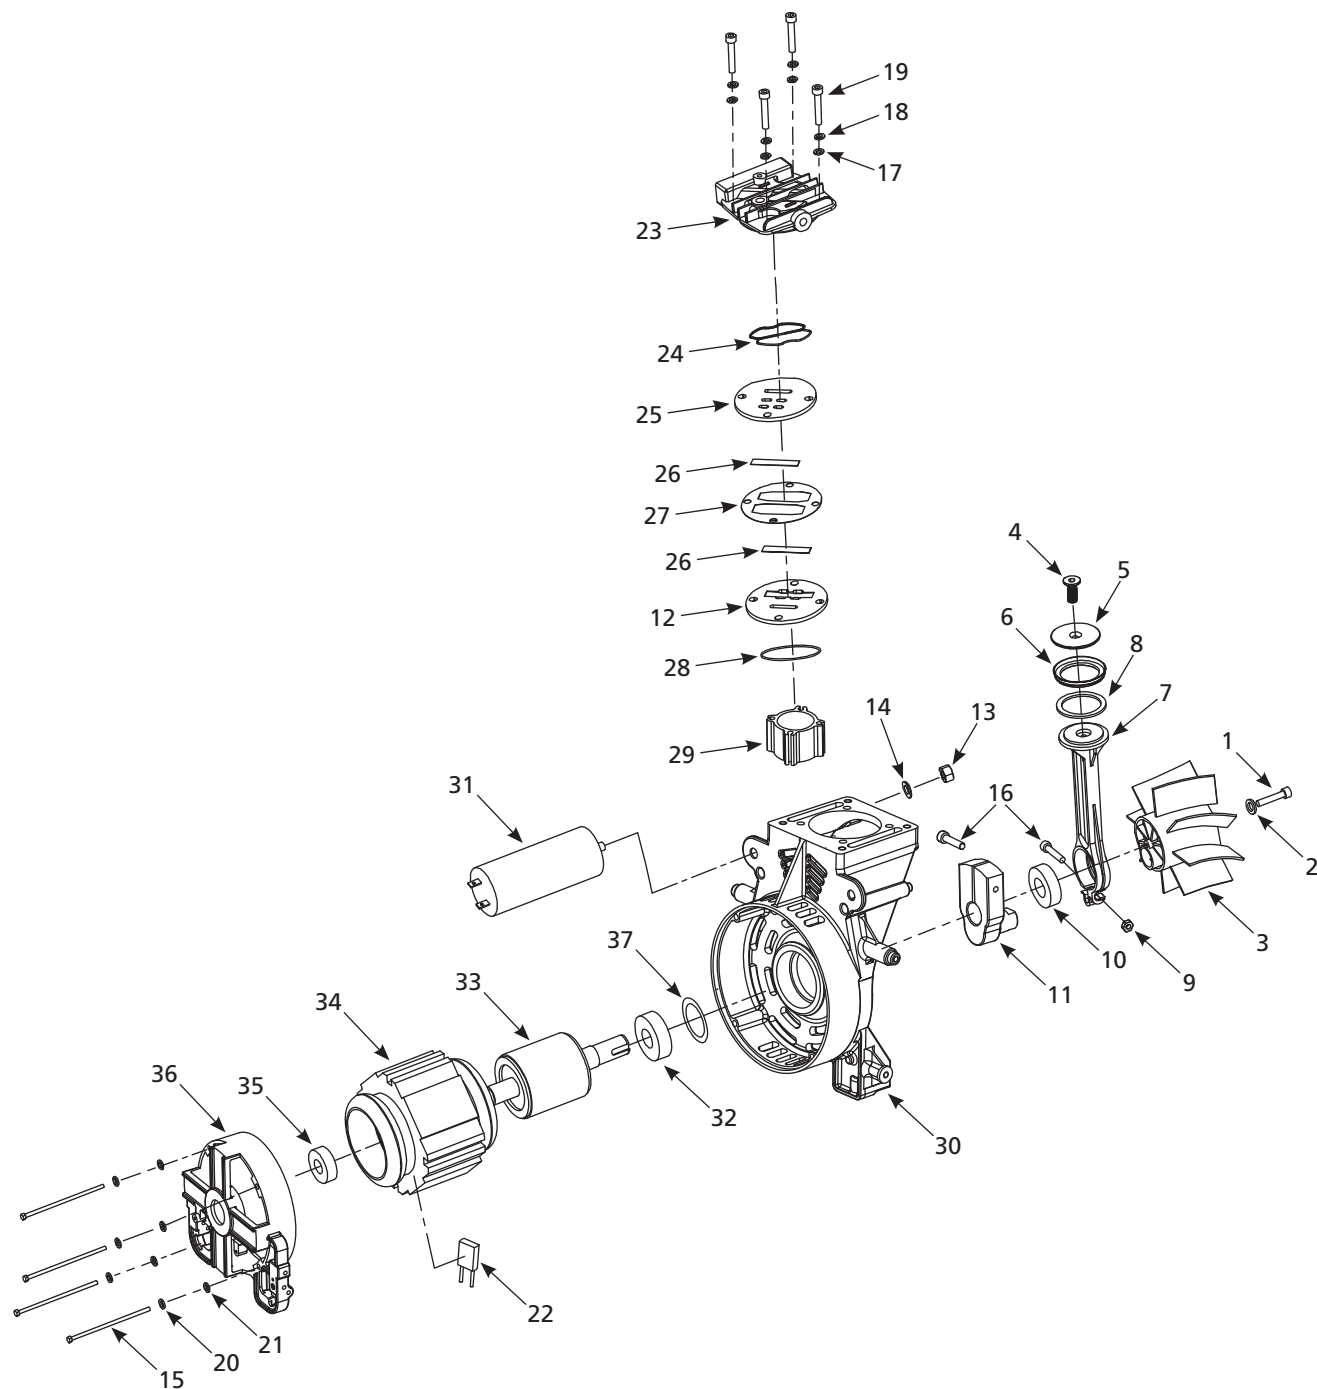

Pump/Motor

For Replacement Parts or Technical Assistance, Call 1-800-543-6400.

Please provide following information:

- Model number
- Serial number (if any)
- Part description and number as shown in parts list

Address any correspondence to:

Campbell Hausfeld
Attn: Customer Service
100 Production Drive
Harrison, OH 45030 U.S.A.

Replacement Parts List

Ref. No.	Description	Part Number	Qty.
1	Fan bolt	●	1
2	Washer	●	1
3	Fan	●	1
4	Piston bolt - M6 x 16	■	1
5	Piston plate	■	1
6	Piston ring	■	1
7	Piston rod	■	1
8	Back-up piston ring	■	1
9	Nut - M6	■	1
10	Bearing	▼	1
11	Eccentric (bolted on)	▼	1
12	Valve plate (lower)	◆	1
13	Nut - M8	*	1
14	Lock washer - M8	*	1
15	Motor bolt - M5 x 117	*	4
16	Bolt - M6 x 30	■▼	2
17	Washer	▲	4
18	Lock washer - M6	▲	4
19	Head bolt - M6 x 90	▲	4
20	Lock washer - M5	*	4
21	Washer	--	4
22	Thermal overload protector	--	1
23	Cylinder head	HU008900AV ▲	1
24	O-ring	◆	1
25	Valve plate (upper)	◆	1

Ref. No.	Description	Part Number	Qty.
26	Valve	◆	2
27	Valve plate gasket	◆	1
28	O-ring	◆	1
29	Cylinder	■	1
30	Front-end bell	--	1
31	Capacitor	HU009200AV	1
32	Bearing	--	1
33	Rotor	--	1
34	Stator	--	1
35	Bearing	--	1
36	Rear-end bell	--	1
37	Wave washer	--	1

REPLACEMENT PARTS KITS

▲	Pump head kit	HU008000AV
■	Piston cylinder kit	HJ002300AV
●	Fan kit	HU008500AV
◆	Valve plate kit	HU008100AV
▼	Eccentric kit (assembled)	HU008300AV
*	Standard hardware item	
--	Not available