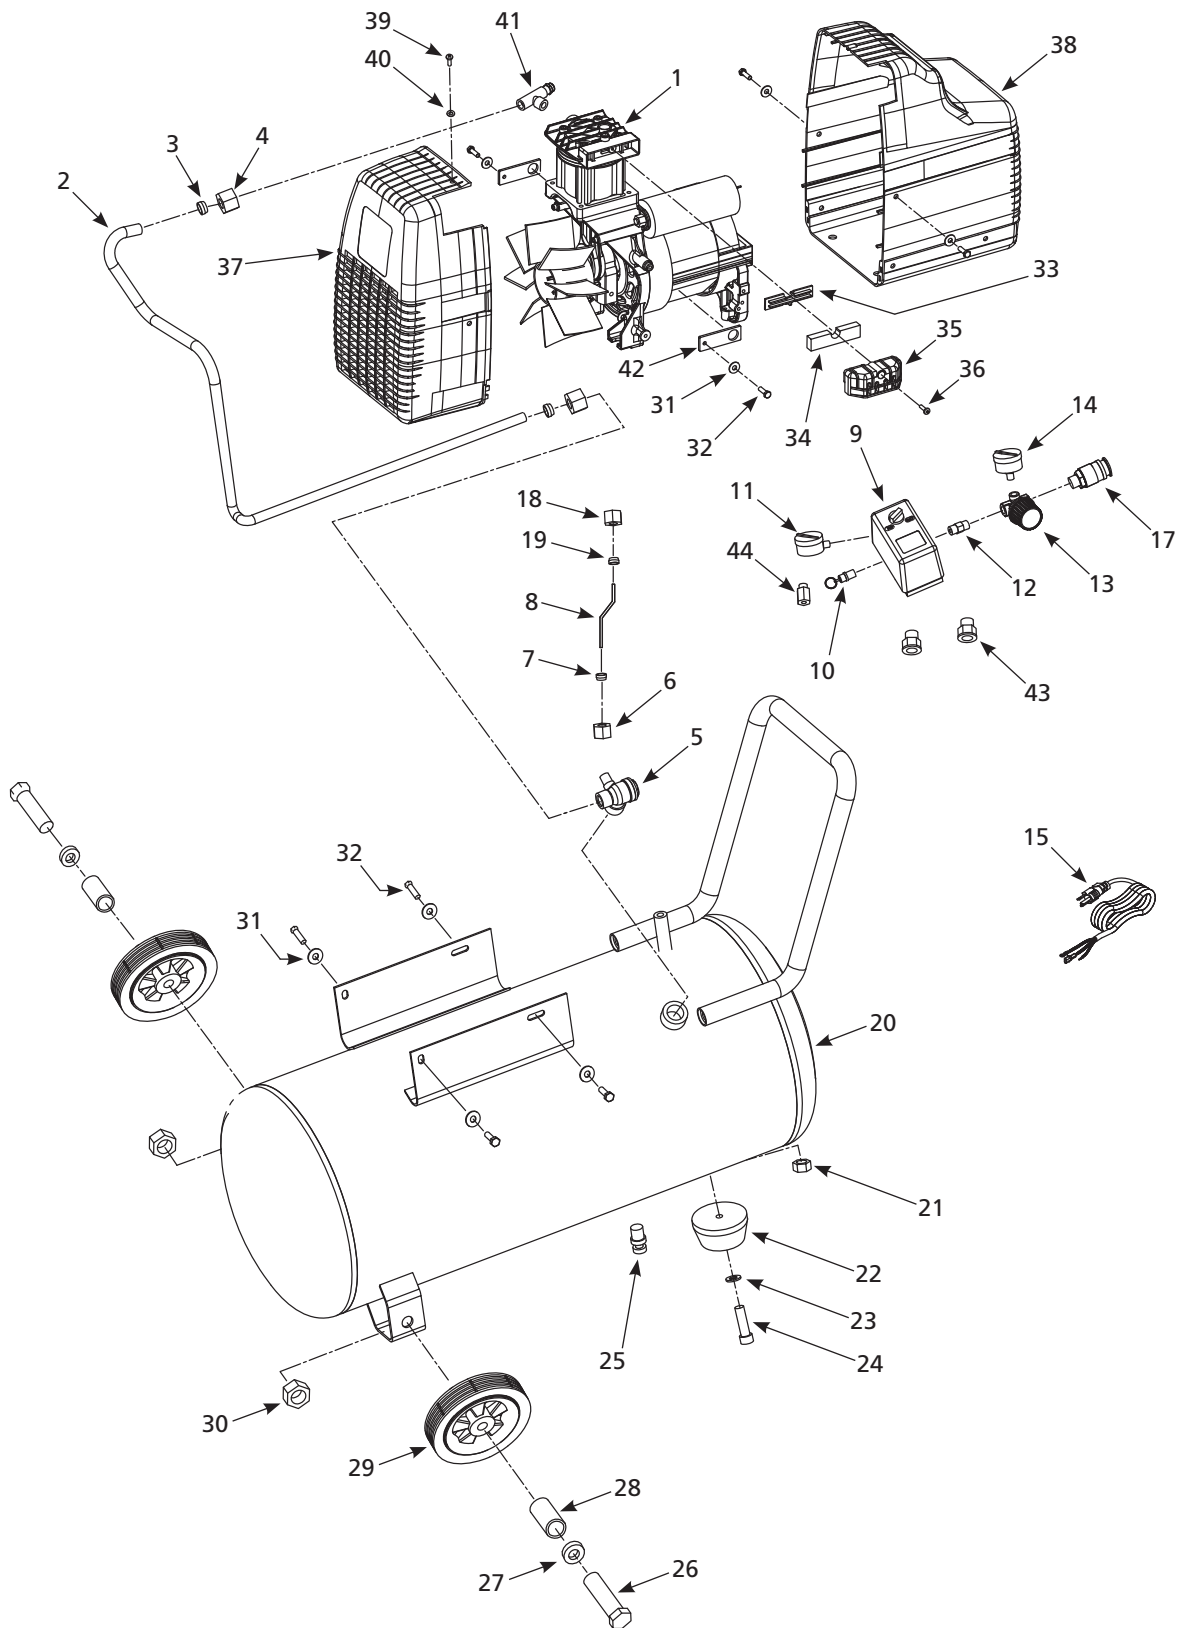

200 PSI Portable Air Compressors

For Replacement Parts or Technical Assistance, Call 1-800-543-6400.

Please provide following information:

- Model number
- Serial number (if any)
- Part description and number as shown in parts list

Address any correspondence to:

Campbell Hausfeld
Attn: Customer Service
100 Production Drive
Harrison, OH 45030 U.S.A.

Replacement Parts List

Ref. No.	Description	Part Number	Qty.
1	Pump/motor assembly	HJ100300AV	1
2	Exhaust tube	△	1
3	Ferrule	△	2
4	Nut	△	2
5	Check valve	HL030500AV	1
6	Nut	■	1
7	Ferrule	■	1
8	Unloader tube	■	1
9	Pressure switch	HJ002800AV	1
10	Safety valve	V-215110AV	1
11	Tank gauge	GA033800AV	1
12	Hex nipple	--	1
13	Regulator	RE206901AV	1
14	Outlet gauge	GA033200AV	1
15	Power cord	EC014500AV	1
16	Motor cord (not shown)	--	1
17	1/4 Industrial coupler (M)	HF001300AV	1
18	Nut	■	1
19	Ferrule	■	1
20	Tank	--	1
21	Nut	▼	1
22	Rubber foot	▼	1
23	Washer	▼	1
24	Bolt	▼	1
25	Drain valve	D-1403	1
26	Axle bolt	◆	2
27	Washer	◆	2
28	Axle insert	◆	2
29	Wheel	◆	2
30	Nut	◆	2
31	Washer	●	8
32	Bolt - M5 x 16	●*	8
33	Filter housing (back)	□	1
34	Filter element	□	1
35	Filter housing (front)	□	1

Ref. No.	Description	Part Number	Qty.
36	Screw - M4 x 14	□*	1
37	Rear shroud	▲	1
38	Front shroud	▲	1
39	Bolt - M4 x 8	●*	1
40	Washer	●	1
41	T-fitting with Easy Start valve	HU008800AV	1
42	Shroud connecting piece	●	2
43	Strain relief	--	2
44	Pressure switch unloader valve	HJ002900AV	1

REPLACEMENT PARTS KITS

▲	Shroud kit	HU007500AV
■	Unloader tube kit	HJ004000AV
●	Shroud/motor bolt kit	HU007700AV
◆	Wheel kit	HJ003800AV
▼	Rubber foot kit	HL038700AV
△	Exhaust tube kit	HJ003900AV
□	Filter kit	HU008600AV
*	Standard hardware item	
--	Not available