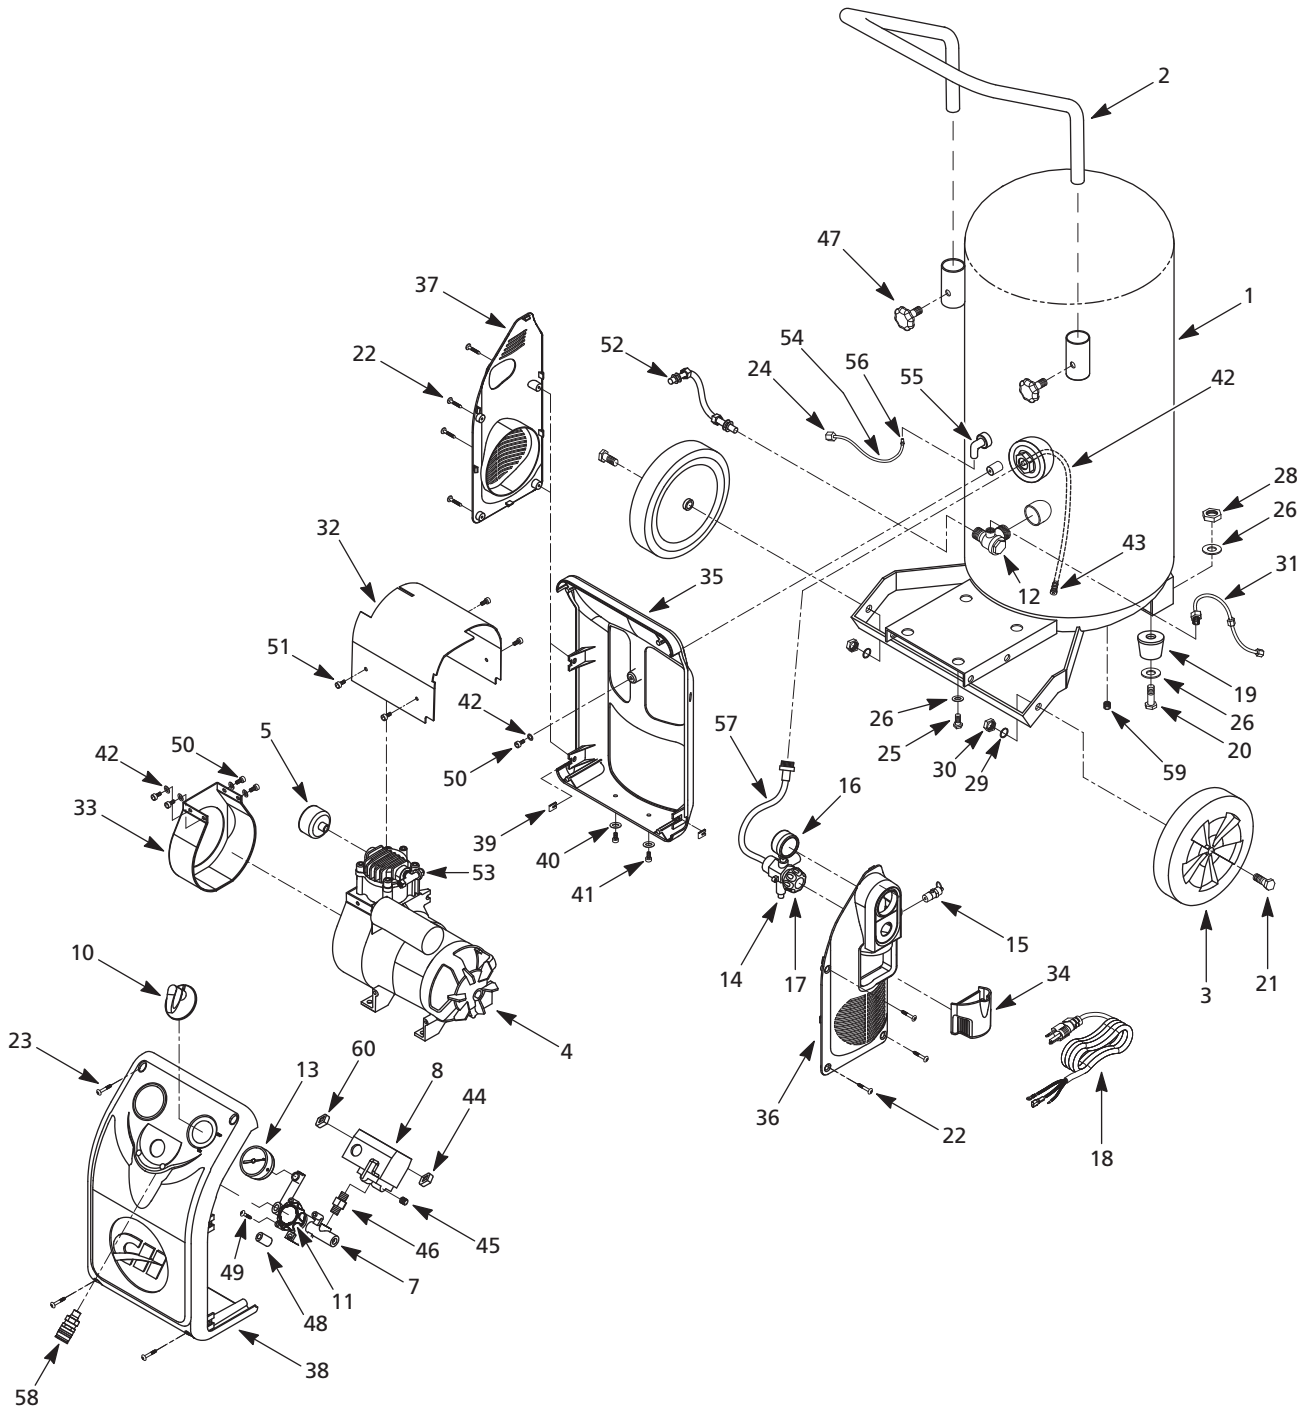

For Replacement Parts or Technical Assistance, Call 1-800-543-6400

Please provide following information:

- Model number
- Serial number (if any)
- Part description and number as shown in parts list

Address any correspondence to:

Campbell Hausfeld
Attn: Customer Service
100 Production Drive
Harrison, OH 45030 U.S.A.

Replacement Parts List

Ref. No.	Description	Part Number	Qty.
1	20 Gallon Tank Assembly	AR063200AV	1
2	Tank Handle	HU001400AV, ◆	1
3	8 inch Wheel	WA006100AV	2
4	Pump / Motor Assembly	HU100100AV	1
5	Air Filter (includes Filter Element)	HL018200AV	1
6 ★	Filter Element	HL018300AV	1
7	Regulator Manifold Assembly	HU001000AV, ▲	1
8	Pressure Switch (includes Unloader Valve)	CW218500AV	1
9 ★	Unloader Valve	CW212400AV	1
10	Pressure Switch Knob	CW000900AV	1
11	Regulator Knob Assembly	RE300600AV, ▲	1
12	Check Valve	HL019400AV	1
13	Outlet Pressure Gauge	GA032800AV	1
14	Drain Valve	D-140800AV, △	1
15	1/4 inch NPT Safety Valve	V-215100AV	1
16	Tank Pressure Gauge	GA032900AV	1
17	Drain Knob	HU001500AV, △	1
18	Power Cord	EC014000AV	1
19	Rubber Foot	▼	1
20	Foot Bolt - M8 x 20	▼	1
21	Wheel Bolt - M10	●	2
22	Shroud Tap Screw - M4 x 18	○	7
23	Shroud Tap Screw - M4 x 12	○	4
24	Threaded Push Connect	HU003600AV	1
25	Bolt - M8 x 25	■	8
26	Washer - M8	■ ▼	6
27	Lock Washer - M8	■	5
28	Nut - M8	■ ▼	1
29	Washer - M10	●	2
30	Nut - M10	●	2
31	Unloader Tube (includes nut, fitting, ferrules, and hose inserts)	HU002700AV	1
32	Motor Shroud	HU000500AV	1
33	Pump Shroud	HU000600AV	1
34	Drain Cup	WL045900AV	1
35	Back Shroud Panel	HU000400AV	1
36	Side Shroud Panel (Drain)	HU000300AV	1
37	Side Shroud Panel (Filter)	HU000200AV	1
38	Front Shroud Panel	HU000100AV	1
39	Clip	○	8
40	Washer - M6	○◇	7

Ref. No.	Description	Part Number	Qty.
41	Bolt - M6 x 20	○	2
42	1/8 inch Nylon Tube	HU003300AV, □	1
43	1/8 inch NPT Hose Barb	HF115700AV, □	2
44	Strain Relief (Motor Cord)	CW212800AV	1
45	Threaded Plug	ST022500AV	3
46	Pipe Nipple	HL019100AV	1
47	Handle Knob Bolt - M6 x 25	HU003400AV, ◆	2
48	Spacer	○	4
49	Screw - M5 x 18	▲○	4
50	Bolt - M6 x 10	◇	1
51	Bolt - M5 x 12	◇	4
52	Exhaust Tube (includes nuts and washers)	HU002800AV	1
53	Tee w/ Cold Start Valve	HL018100AV	1
54	Tube	HU003700AV	1
55	Elbow - Push Connect	HU002600AV	1
56	Fitting	HU003800AV	1
57	Hose Assembly	HU002500AV	1
58	I/M Coupler	MP602200AV	1
59	Drain Plug	ST022500AV	1
60	Strain Relief (Power Cord)	CW212900AV	1

REPLACEMENT PARTS KITS

▲	Regulator / Knob Kit	RE300700AV
■	Base Plate Hardware (set of 8)	HU002900AV
●	Wheel Kit	HU001100AV
◆	Handle Kit	HU001300AV
▼	Rubber Foot Kit	HM001900AV
△	Drain Valve Kit	HU003000AV
□	Drain Tube Kit	HU002400AV
○	Shroud Screw Kit	HU001200AV
◇	Motor Shroud Screw Kit	HU002300AV
★	Not Shown