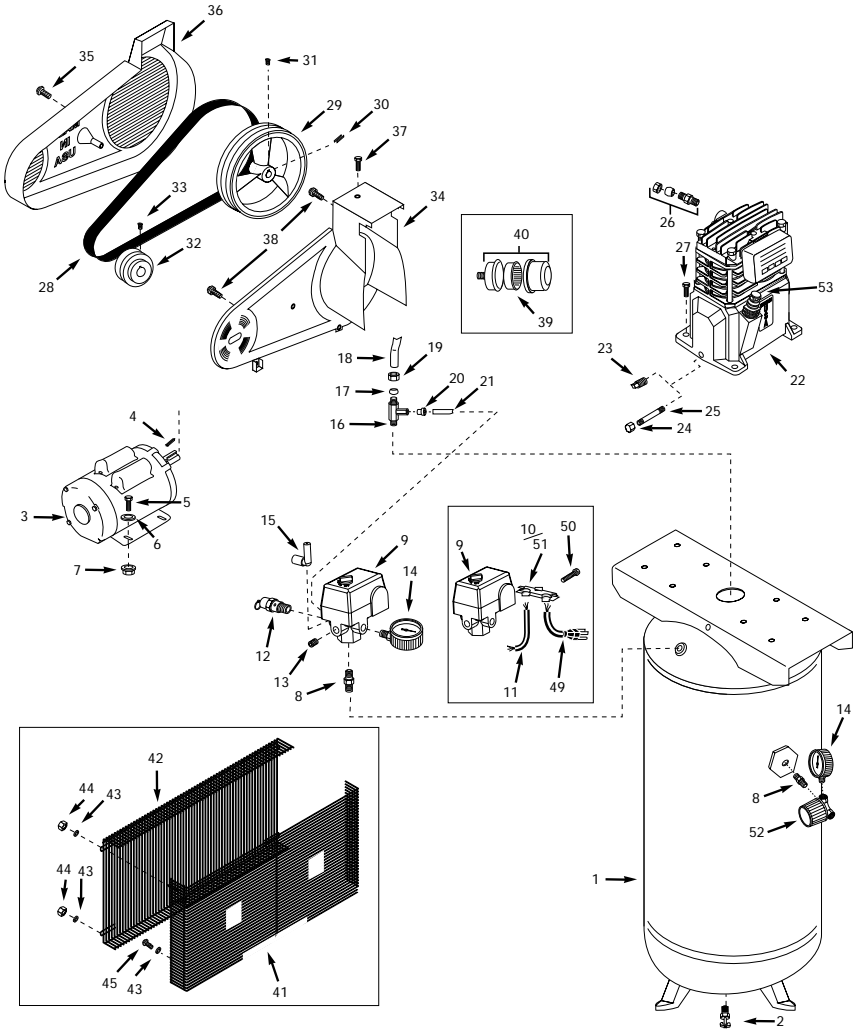

Vertical Air Compressors

Compresseurs d'Air Verticaux

Compressores de Aire Verticales

Replacement Parts List
Liste de Pièces de Rechange
Lista de Repuestos

VT6314

For Replacement Parts, Call 1-800-543-6400

Please provide following information:

- -Model number
- -Serial number (if any)
- -Part description and number as shown in parts list

Address parts correspondence to:
Parts Dept.

100 Production Drive
Harrison, OH 45030

Ref. No.	Description	Part Number	Qty.	Ref. No.	Description	Part Number	Qty.
1	Tank - 60 gallon vertical	AR040000BR	1	33	Square hd set screw	ST012200AV	1
	Tank - 80 gallon vertical	AR232400BR	1	34	Belt guard (back) - molded type	BG217902AV	1
2	Drain cock - 60 gallon vertical	D-1401	1	35	Plascrew	ST058502AV	1
	Drain cock - 80 gallon vertical	ST127700AV	1	36	Belt guard (front) - molded type	BG217800AV	1
3	Electric motor - 120/240V models	MC018101AJ	1	37	Self-tapping screw	ST073269AV	1
	Electric motor - 240V models	MC017501AJ	1	38	Self-tapping screw	ST042400AV	3
4	Key	KE000903AV	1	39	Pleated paper filter element	ST073916AV	1
5	Hex head screw	ST016000AV	4	40	Metal canister filter assembly	ST073915AV	1
6	Washer	ST011200AV	4	41	Belt guard (back) - wire type	BG217601AV	1
7	Locknut	ST146000AV	4	42	Belt guard (front) - wire type	BG217701AV	1
8	Nipple	HF002401AV	1	43	#10 Flatwasher	ST070906AV	6
9	Pressure switch for models with line cord and plugs	CW209000AJ	1	44	#10-24 Nut	ST163200AV	4
	Pressure switch for units with user installed supply wiring	CW209300AJ	1	45	#10-24 - 5/16" Self-tapping screw	ST042400AV	2
10	Strain relief (motor cord)	CW209700AV	1	46	Δ General warning decal set	DK630000AV	1
11	Motor cord	EC012800AV	1	47	Δ Moving and mounting warning decal	DK364601AV	1
12	ASME Safety valve	V-215105AV	1	48	Δ Reducer bushing - 3/4 NPT	PG201002AV	1
13	Plug	ST022500AV	1		Δ Reducer bushing - 1/4 NPT	PG201004AV	1
14	Tank pressure gauge - 2" face type	GA016700AV	1		Δ Reducer bushing - 3/8 NPT	PG201006AV	1
	Tank pressure gauge - 1.5" face type	GA016300AV	1		Δ Reducer bushing o-ring	ST070190AV	2
	Reducer bushing for 1.5" gauge	ST071407AV	1	49	Power cord - 120/240V models	EC012601AV	1
15	Unloader valve	CW210000AV	1		Power cord - 240V models	EC012901AV	1
16	Check valve	CV221502AJ	1	50	Strain relief screw	ST209800AV	1
17	Check valve ferrule (rubber)	ST067300AV	1	51	Strain relief	CW209500AV	1
18	Discharge tube	VT043300AP	1	52	Pressure regulator (some models)	RE206203AV	1
19	Compression nut	ST033101AV	1		Regulated pressure gauge (some models)	GA016300AV	1
20	Push-in fitting	ST081301AV	1	53	Dipstick/breather	VT041701AJ	1
21	Unloader tube	ST117802AV	1	KITS			
22	Pump - 240V models	VT470000KB	1		Δ Tank drain extension kit	MP3456	1
	Pump - 120/240V models	VT470200KB	1		Δ Isolation pad kit (includes rubber and metal mounting pads, mounting screws and concrete anchors)	MP3445	1
23	Oil drain plug	ST022300AV	1		Δ Maintenance kit (includes filter elements, oil and maintenance log card	MP3449	1
24	Oil drain cap	ST150100AV	1		Δ Start-up kit (includes 2 qts compressor oil, tank shut-off valve and isolation pad kit (MP3445)	MP3444	1
25	Oil drain extension - some models	ST083800AV	1		Δ Not shown		
26	Compression assembly	ST018300AV	1				
27	Self-tapping screw	ST016500AV	4				
28	Belt	BT020400AV	1				
29	Flywheel	PU015900AG	1				
30	Key	KE000900AV	1				
31	Setscrew	ST026200AV	1				
32	Pulley - 3" outside diameter	PU012600AG	1				
	Pulley - 3.25" outside diameter	PU012700AG	1				
	Pulley - 2.56" outside diameter - (120/ 240V models)	PU015200AG	1