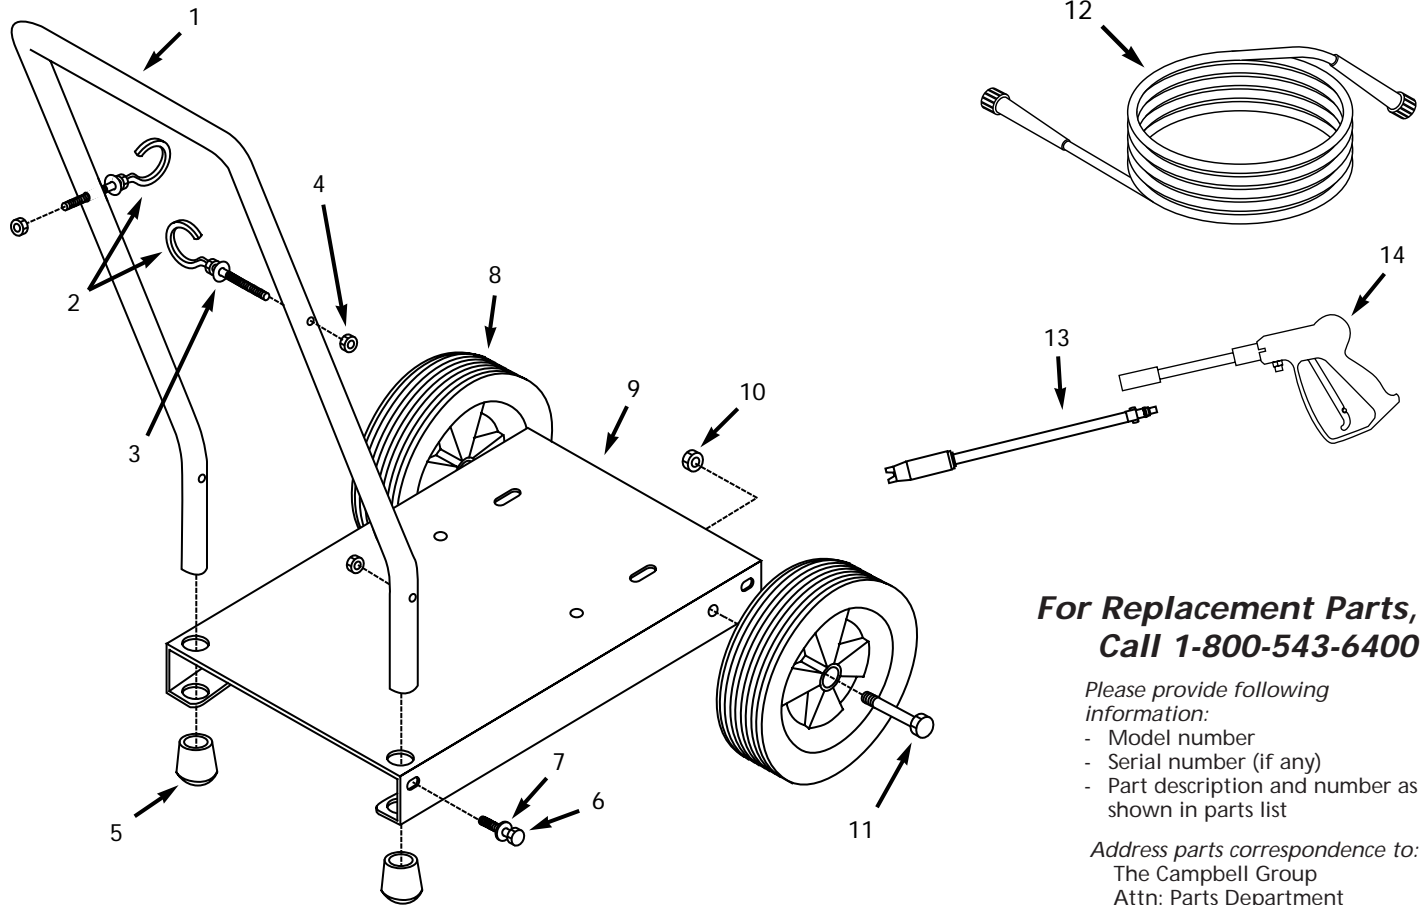

**For Replacement Parts,
Call 1-800-543-6400**

Please provide following information:

- Model number
- Serial number (if any)
- Part description and number as shown in parts list

Address parts correspondence to:
The Campbell Group
Attn: Parts Department
100 Production Drive
Harrison, OH 45030 U.S.A

Cart Assembly for Model PW224901

Ref. No.	Description	Part Number PW224901	Qty.
1	Handle	PM003100AV	1
2	Wand rack kit [incl. (2) ea. items 2 & 4]	PW070300SV	1
3	Washer	*	2
4	1/4-20 Elastic stop nut	*	4
5	Rubber foot	PM003000AV	2
6	1/4-20 x 1 1/4" Hex bolt	*	2
7	1/4" Black flat washer	*	2
8	Wheel	WA002401AV	2
9	Base plate	PM000100AV	1
10	Hex lock nut	ST033500AV	2
11	Axle bolt	ST033400AV	2
12	High pressure hose	PM012900AV	1
13	Lance	PM037500AV	1
14	Gun	PM037200AV	1

* Indicates Std. hardware