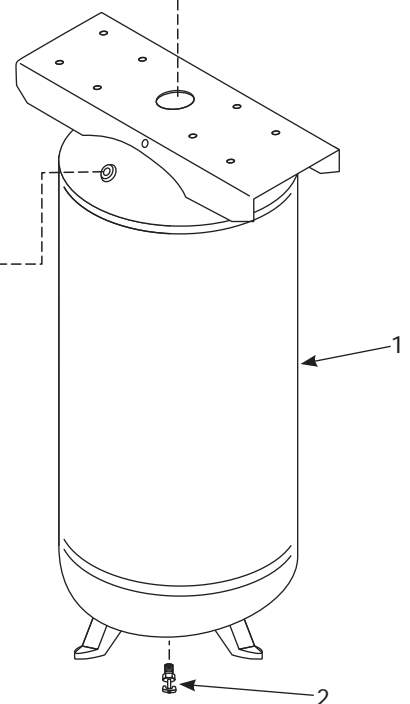

Vertical Air Compressors

Compresseurs d'Air Verticaux

Compressores de Aire Verticals

Replacement Parts List
Liste de Pièces de Rechange
Lista de Repuestos

VT6392
058-9307-2

PLASTIC GUARD
PROTECTEUR DE PLASTIQUE
PROTECTOR DE PLÁSTICO

PLASTIC GUARD
PROTECTEUR DE PLASTIQUE
PROTECTOR DE PLÁSTICO

Model No.: Numéro du modèle: Número del modelo:	
Serial No.: Numéro de Série: Número de Serie:	
Date of purchase: Date d'achat: Fecha de compra: