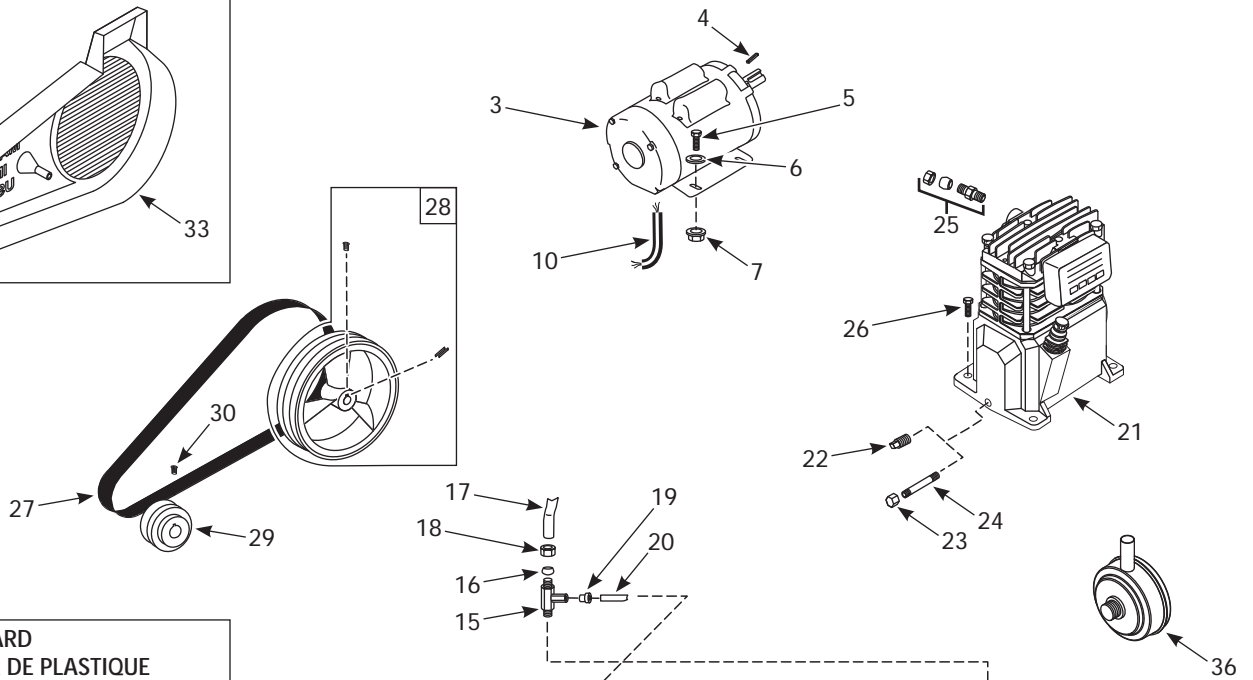

Vertical Air Compressors

Compresseurs d'Air Verticaux

Compressores de Aire Verticals

Replacement Parts List
Liste de Pièces de Rechange
Lista de Repuestos

VT6392
058-9307-2

PLASTIC GUARD
PROTECTEUR DE PLASTIQUE
PROTECTOR DE PLÁSTICO