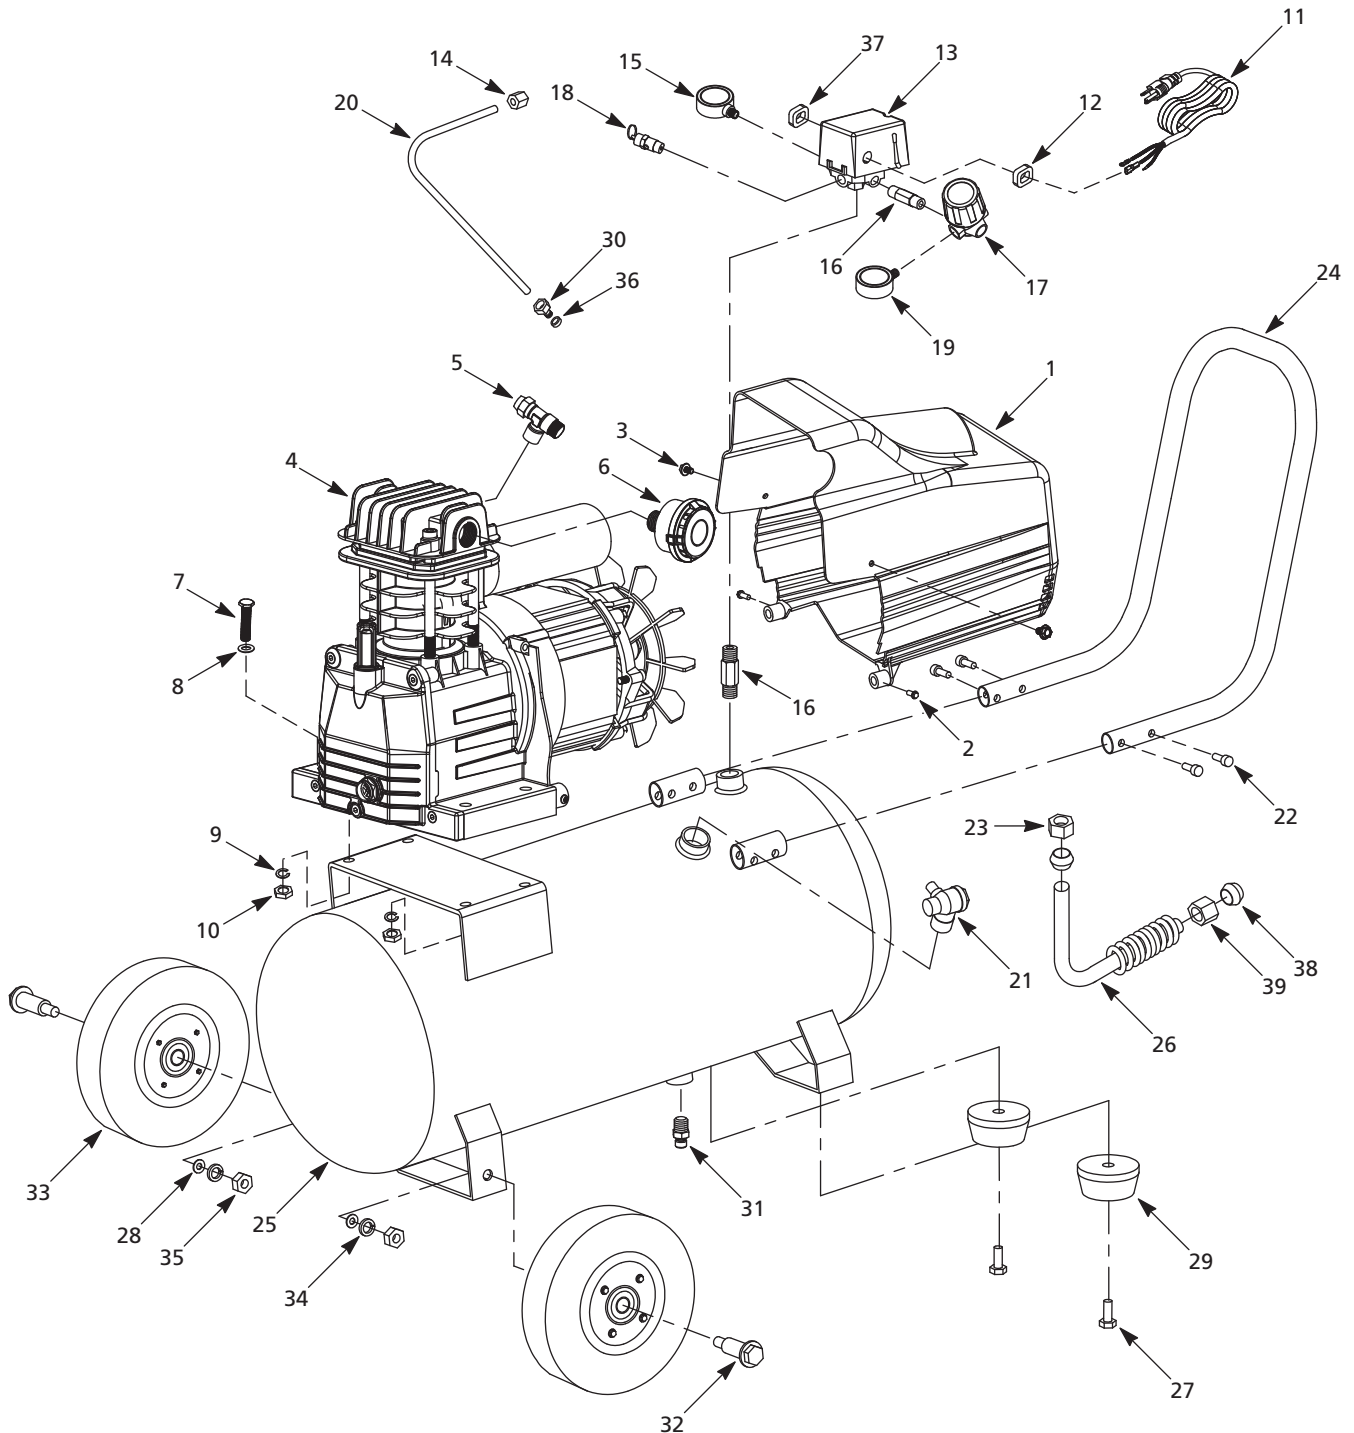

For replacement parts or technical assistance, call 1-800-543-6400

Please provide following information:

- Model number
- Serial number (if any)
- Part description and number as shown in parts list

Address parts correspondence to:
Campbell Hausfeld
Attn: Customer Service
100 Production Drive
Harrison, OH 45030 U.S.A.

Replacement Parts List

Ref. No.	Description	Part Number	Qty.
1	Shroud	HL041000AV	1
2	Screw	□	2
3	Bolt - M5 x 10mm	□	2
4	Pump / motor assembly <i>See pump / motor assembly parts list on pages 5 and 6.</i>		
5	T-fitting with easy start	HL018100AV	1
6	Filter	HL018200AV	1
7	Pump mount bolts – M8	▼	4
8	Washer – M8	▼	4
9	Lock washer – M8	▼	4
10	Hex nut – M8	▼	4
11	Powercord	EC015000AV	1
12	Strain relief - power cord	CW212900AV	1
13	Pressure switch	CW212300AJ	1
14	Compression nut with ferrule	--	1
15	Tank gauge	GA016715AV	1
16	Hex nipple	HL018900AV	2
17	Hi-flow regulator	RE206900AV	1
18	140 psi Safety valve	V-215100AV	1
19	Regulator gauge	GA016710AV	1
20	Unloader tube	△	1
21	Check valve	HL041300AV	1
22	Handle bolt	●	4
23	Nut	▲	1
24	Handle	HL041100AV	1
25	Tank	--	1
26	Exhaust tube	▲	1
27	Foot bolt	■	2
28	Washer	◆	2
29	Rubber foot	■	2
30	Nut	△	1

Ref. No.	Description	Part Number	Qty.
31	Drain valve	D-1403	1
32	Axle bolt	◆	2
33	Wheel	◆	2
34	Lock washer	◆	2
35	Hex nut – M10	◆	2
36	Ferrule	△	1
37	Strain relief - motor cord	CW212800AV	1
38	Ferrule – M10	▲	2
39	Nut	▲	1
40	Filter element (not shown)	HL018300AV	1
41	Pressure switch unloader valve (not shown)	CW212400AV	1

REPAIR PARTS KITS

▲	Exhaust tube kit	HL019200AV
■	Rubber feet kit	HL040900AV
●	Handle screw kit	HL040800AV
◆	Wheel kit	HL021200AV
▼	Pump motor bolt kit	HL021000AV
△	Unloader tube kit	HL019000AV
□	Shroud screw kit	HL020300AV
--	Not Available	
★	Standard hardware item - available at your local hardware store