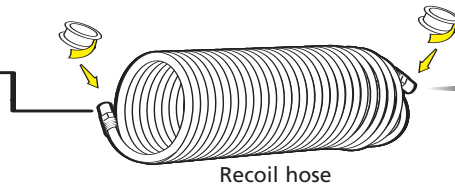

COMPRESSOR & ACCESSORIES

FP2028

1 gallon air compressor

MP268100AV

Nylon recoil Air Hose

ACCESSORIES INCLUDES:

FP204008AV

Tire chuck, red inflation nozzle, blue inflation nozzle, inflation needle, and inflation adapter

SET-UP INSTRUCTIONS

APPLY THREAD TAPE TO THREADED CONNECTIONS PRIOR TO EACH USAGE TO HELP ELIMINATE AIR LEAKS

Tire chuck

Inflation needle

Inflation nozzle

Inflation nozzle

IMPORTANT: DRAIN TANK AFTER EACH USE. MAKE SURE VALVE IS COMPLETELY SHUT / CLOSED TO HELP ELIMINATE AIR LEAKS.