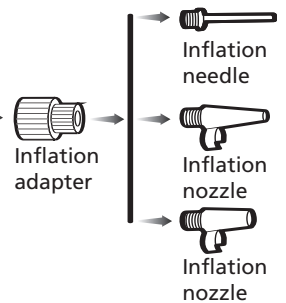

COMPRESSOR & ACCESSORIES

FP2028

1 gallon air compressor

MP268100AV

Nylon recoil Air Hose

ACCESSORIES INCLUDES:

FP204008AV

Tire chuck, red inflation nozzle, blue inflation nozzle, inflation needle, and inflation adapter

SET-UP INSTRUCTIONS

APPLY THREAD TAPE TO THREADED CONNECTIONS PRIOR TO EACH USAGE TO HELP ELIMINATE AIR LEAKS

Tire chuck

Inflation needle

Inflation nozzle

Inflation nozzle

IMPORTANT: DRAIN TANK AFTER EACH USE. MAKE SURE VALVE IS COMPLETELY SHUT / CLOSED TO HELP ELIMINATE AIR LEAKS.