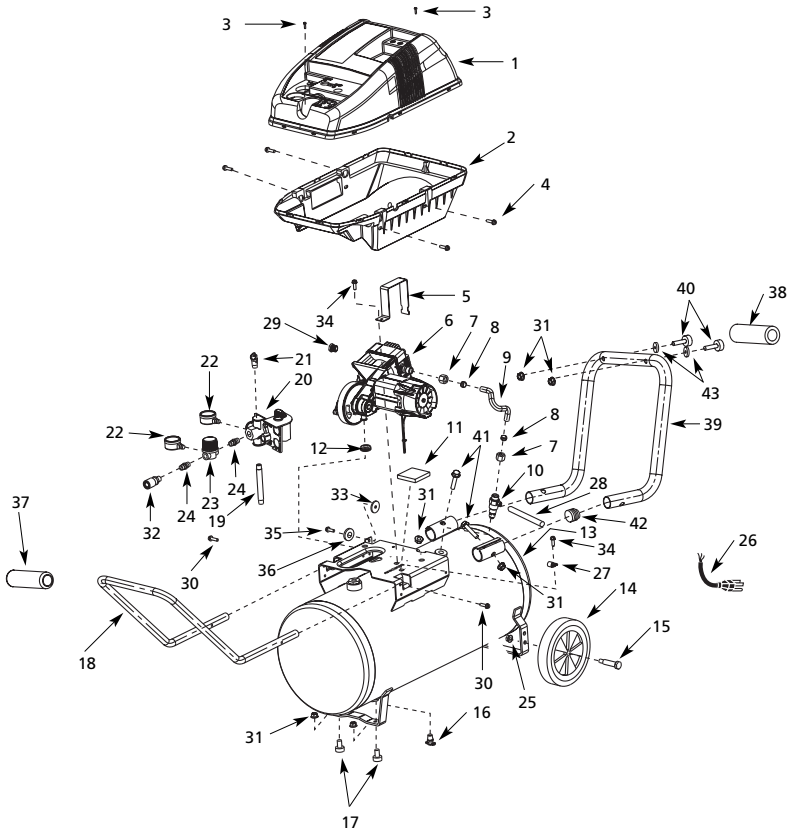

Oilless Air Compressors

Compresseurs d'Air Sans Huile

Compressores Sin Aceite

Replacement Parts List
Lista de Repuestos
Liste de Pièces de Rechange

WL650702, WL651003

For parts, products & service information visit
POWER XPERT
www.chpower.com

For Replacement Parts, Call 1-800-543-6400

Please provide the following information:

- -Model number
- -Serial number (if any)
- -Part description and number as shown in parts list

Address parts correspondence to:

Parts Department
100 Production Drive
Harrison, OH 45030 USA

Ref. No.	Description	Part Numbers		
		WL650702	WL651003	Qty.
1	Top cover	WL016900AV	WL016900AV	1
2	Lower cover	WL008500AV	WL008500AV	1
3	Screw	ST058502AV	ST058502AV	2
4	Screw, 1/4" - 20 x 3/4"	ST074415AV	ST074415AV	4
5	Motor bracket	BA018300AV	BA018300AV	1
6	Pump/motor assembly	WL390100AJ	WL390100AJ	1
7	Compression nut	ST033001AV	ST033001AV	2
8	Rubber sleeve	ST085200AV	ST085200AV	2
9	Exhaust tube	WL014000AP	WL011200AP	1
10	Check valve	CV222201AJ	CV222201AJ	1
11 ▲	Motor pad	WL007802AV	WL007802AV	1
12 ▲	Grommet	WL008000AV	WL008000AV	1
13	Tank	AR051900CG	AR052400CG	1
14	Wheel	WA004000AV	WA003900AV	2
15	Axle bolt	ST033400AV	ST033400AV	2
16	Drain cock	D-1401	D-1401	1
17	Foot	ST162600AV	ST162600AV	2
18	Handle	HL005100AV	HL005000AV	1
19	Pipe nipple	ST070362AV	ST070307AV	1
20	Pressure switch	CW211400AV	CW211400AV	1
21	Safety valve	V-215106AV	V-215106AV	1
22	Gauge	GA016306AV	GA016306AV	2
23	Regulator	RE300000AJ	RE300000AJ	1
24	Nipple	—	HF007301AV	2
	Nipple	HF007301AV	—	1
25	Nut	ST033500AV	ST033500AV	2
26	Power cord with plug	EC012601AV	EC012601AV	1
27	Clip	WL012700AV	WL012700AV	1
28	Flexible tube	ST117803AV	ST117803AV	1
29	Inlet tube	WL011801AV	WL011801AV	1
30	Screw, 1/4" - 20 x 1-1/4"	ST073273AV	ST073273AV	2
31	Nut	—	ST146001AV	2
	Nut	ST146001AV	—	6
32	Coupler	—	MP288300AV	1
33	Washer	ST070933AV	ST070933AV	1
34	Screw, 1/4" - 20 x 7/8"	ST073236AV	ST073236AV	2
35	Screw, 1/4" - 20 x 3/4"	ST120200AV	ST120200AV	1
36	Washer	ST070910AV	ST070910AV	1
37	Handle grip	WL012101AV	—	1
38	Handle grip	WL012102AV	—	1
39	Vertical storage ground iron	WL019500AV	—	1
40	Foot	ST162601AV	—	2
41	Screw 5/16" - 18 x 1 1/2"	ST178303AV	—	2
42	1" Plug	ST073611AV	—	2
43	5/16" Washer	ST070930AV	—	2
REPLACEMENT PARTS KITS				
▲	Isolator kit (Includes #11 & 12)	WL211300AJ	WL211300AJ	1