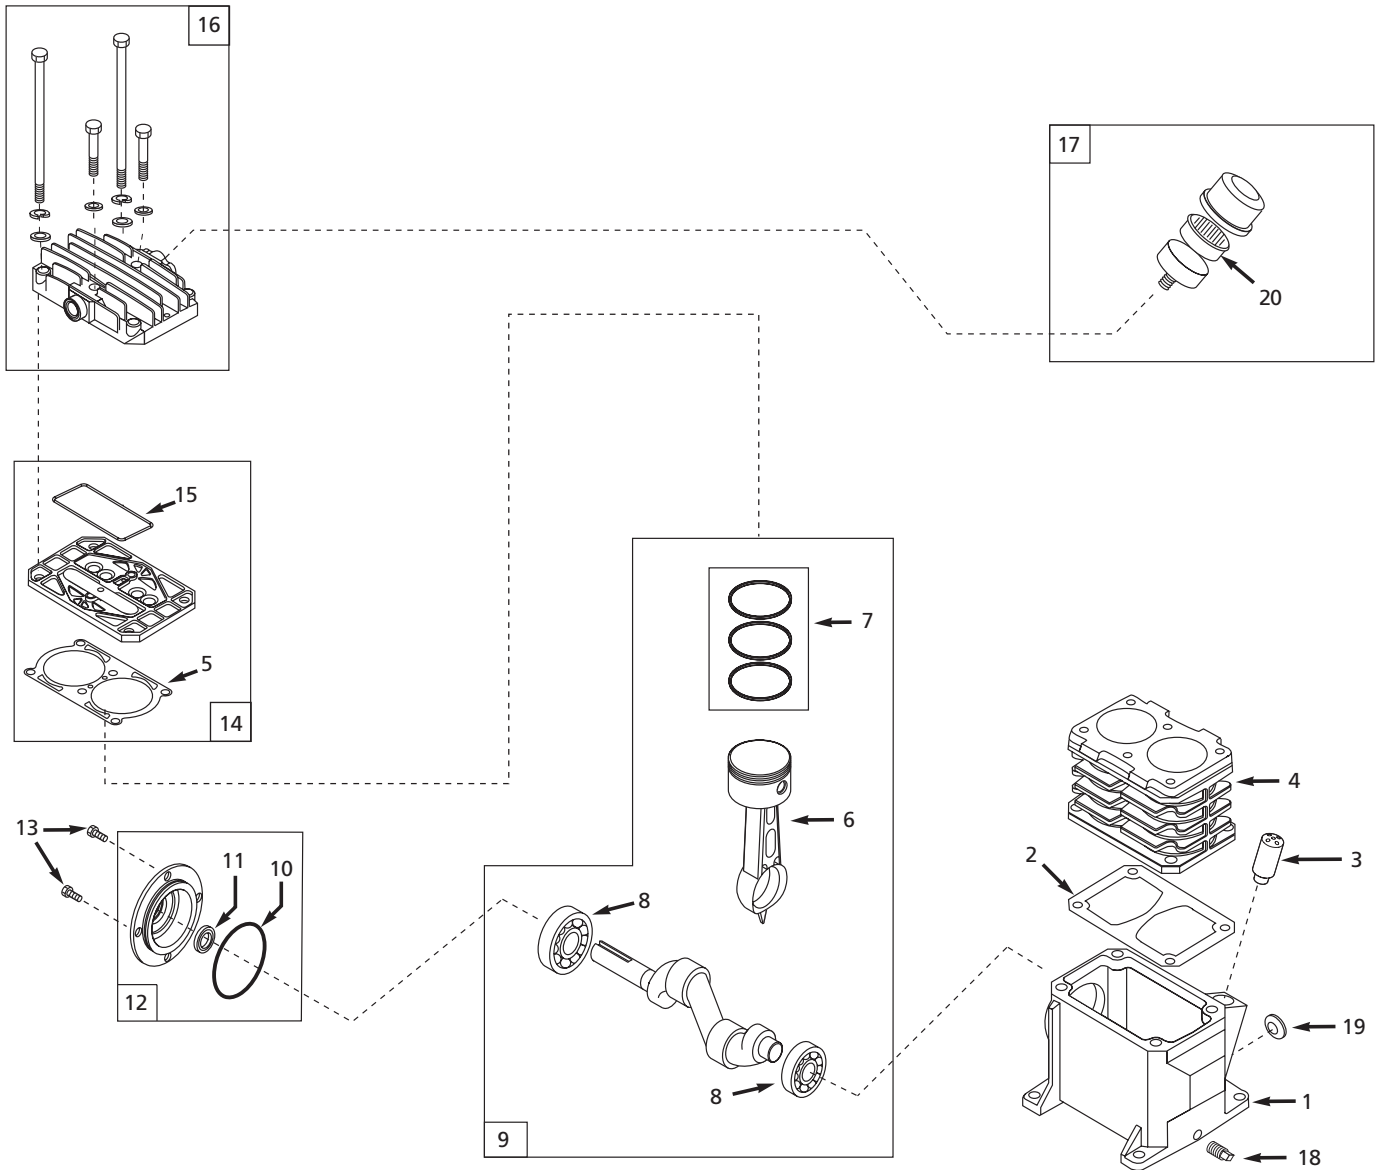

REGISTER YOUR PRODUCT ONLINE NOW!
<http://www.campbellhausfeld.com>

For Replacement Parts or Technical Assistance, Call 1-800-746-5641

Please provide following information:

- Model number
- Serial number
- Part description and number as shown in parts list

Address any correspondence to:

Campbell Hausfeld
Attn: Customer Service
100 Mundy Memorial Drive
Mt. Juliet, TN 37122 U.S.A.

Replacement Parts List

Ref. No.	Description	Part Number	Qty
1	Crankcase	N/A	1
2	Crankcase gasket	•	1
3	Breather	GW004281SJ	1
4	Cylinder	VT040900SJ	1
5	Cylinder gasket	•	1
6	Connecting rod and piston assembly	VT042900SJ	2
7	Piston ring set	VT210401AJ	2
8	Ball bearing	ST084202AV	2
9	Crankshaft, bearings, rods, piston assembly	VT040699SJ	1
10	O-ring	•	1
11	Oil seal	ST129700AV	1
12	Bearing cap assembly	VT040200AJ	1
13	M6 x 10 mm screw	--	4
14	Valve plate assembly	VT470800AJ	1
15	Valve plate molded seal	•	1
16	Cylinder head and fasteners	TQ900800AJ	1
17	Air filter assembly	VH901700AV	1
18	1/8 in. - 27 Oil drain plug	ST022300AV	1
19	Sight glass	ST191700AV	1
20	Air filter element	VH901800AV	1
21	Pump (includes items 1, 2, 4 through 20)	N/A	1

REPAIR AND MAINTENANCE KITS AVAILABLE

•	Gasket kit	VT470900AJ	1
--	Standard hardware item		
N/A	Not Available