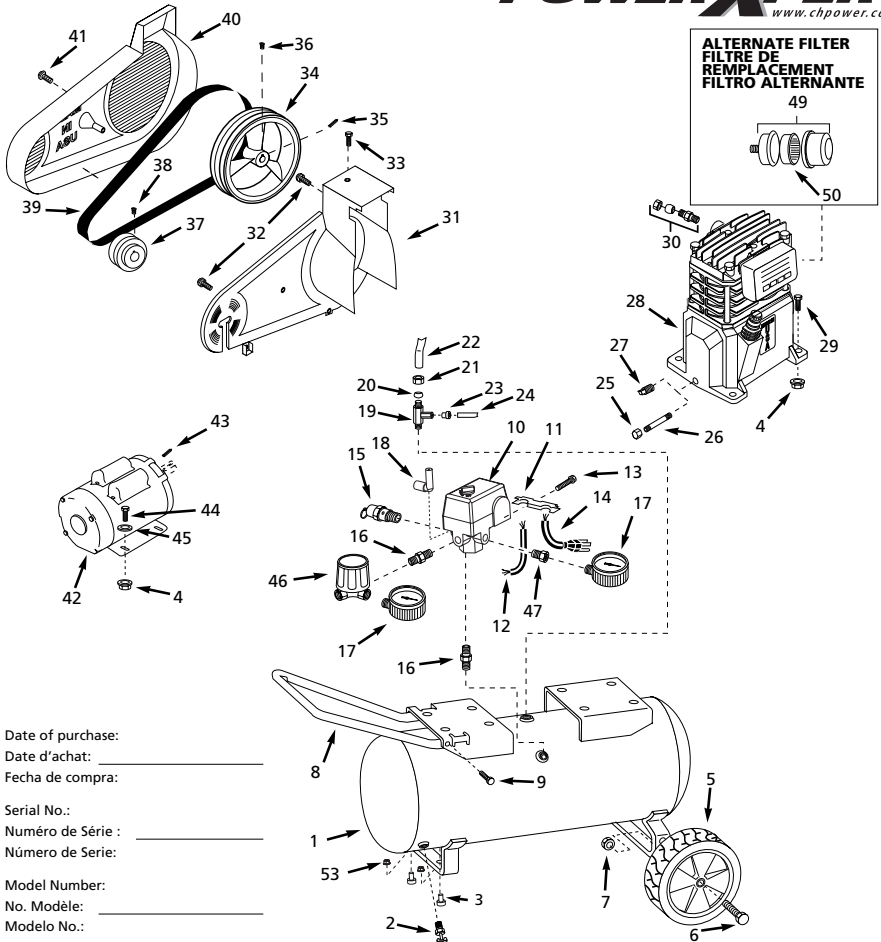

Portable Air Compressors

Compresseurs d'Air Portatifs

Compresores de Aire Portátiles

Replacement Parts List
Liste de Pièces de Rechange
Lista de Repuestos

VT632801, VT633400

For parts, products & service information visit
POWER XPERT
www.chpower.com

Date of purchase: _____
Date d'achat: _____
Fecha de compra: _____

Serial No.: _____
Numéro de Série : _____
Número de Serie: _____

Model Number: _____
No. Modèle: _____
Modelo No.: _____