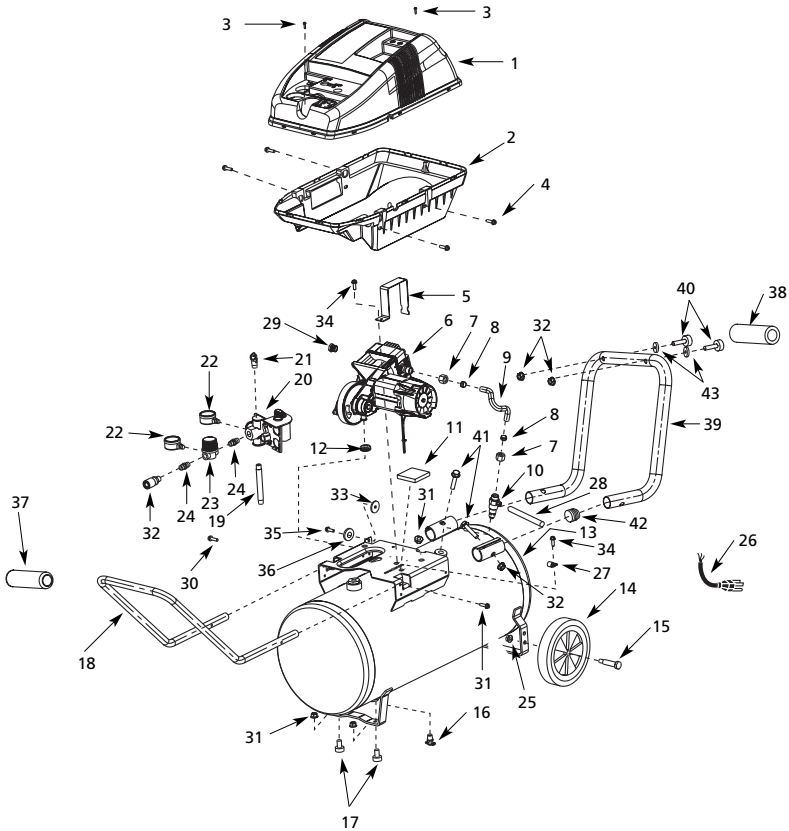

HUSKY

Oiless Air Compressors Compresseurs d'Air Sans Huile Compressores Sin Aceite

Replacement Parts List
Lista de Repuestos
Liste de Pièces de Rechange

WL651001, WL650702

For Replacement Parts, Call 1-800-543-6400

Address parts correspondence to:

Please provide the following information:

- -Model number
- -Serial number (if any)
- -Part description and number as shown in parts list

Parts Department
100 Production Drive
Harrison, OH 45030 USA

Ref. No.	Description	Part Numbers		Qty.
		WL651001	WL650702	
1	Top cover	WL016900AV	WL016900AV	1
2	Lower cover	WL008500AV	WL008500AV	1
3	Screw	ST058502AV	ST074420AV	2
4	Screw, 1/4" - 20 x 3/4"	ST074415AV	ST074415AV	4
5	Motor bracket	BA018300AV	BA018300AV	1
6	Pump/motor assembly	WL390100AJ	WL390100AJ	1
7	Compression nut	ST033001AV	ST033001AV	2
8	Rubber sleeve	ST085200AV	ST085200AV	2
9	Exhaust tube	WL011200AP	WL014000AP	1
10	Check valve	CV222200AJ	CV222200AJ	1
11 ▲	Motor pad	WL007802AV	WL007802AV	1
12 ▲	Grommet	WL008000AV	WL008000AV	1
13	Tank	AR045000CG	AR051900CG	1
14	Wheel	WA003900AV	WA004000AV	2
15	Axle bolt	ST033400AV	ST033400AV	2
16	Drain cock	D-1401	D-1401	1
17	Foot	ST162600AV	ST162600AV	2
18	Handle	HL004300AV	HL005100AV	1
19	Pipe nipple	ST070307AV	ST070362AV	1
20	Pressure switch	CW209400AV	CW211400AV	1
21	Safety valve	V-215100AV	V-215106AV	1
22	Gauge	GA016305AV	GA016306AV	2
23	Regulator	RE300000AJ	RE300000AJ	1
24	Nipple	HF007301AV	—	2
	Nipple	—	HF007301AV	1
25	Nut	ST033500AV	ST033500AV	2
26	Power cord with plug	EC012601AV	EC012601AV	1
27	Clip	WL012700AV	WL012700AV	1
28	Flexible tube	ST117803AV	ST117803AV	1
29	Inlet tube	WL011801AV	WL011801AV	1
30	Screw, 1/4" - 20 x 1-1/4"	ST073273AV	ST073273AV	2
31	Nut	ST146000AV	—	2
	Nut	—	ST146000AV	6
32	Coupler	MP288300AV	—	1
33	Washer	ST070933AV	ST070933AV	1
34	Screw, 1/4" - 20 x 7/8"	ST073236AV	ST073236AV	2
35	Screw, 1/4" - 20 x 3/4"	ST120200AV	ST120200AV	1
36	Washer	ST070910AV	ST070910AV	1
37	Handle grip	—	WL012101AV	1
38	Handle grip	—	WL012102AV	1
39	Vertical storage ground iron	—	WL019500AV	1
40	Foot	—	ST162601AV	2
41	Screw 5/16" - 18 x 1 1/2"	—	ST178303AV	2
42	1" Plug	—	ST073611AV	2
43	5/16" Washer	—	ST070930AV	2

REPLACEMENT PARTS KITS

▲	Isolator kit (Includes #11 & 12)	WL211300AJ	WL211300AJ	1