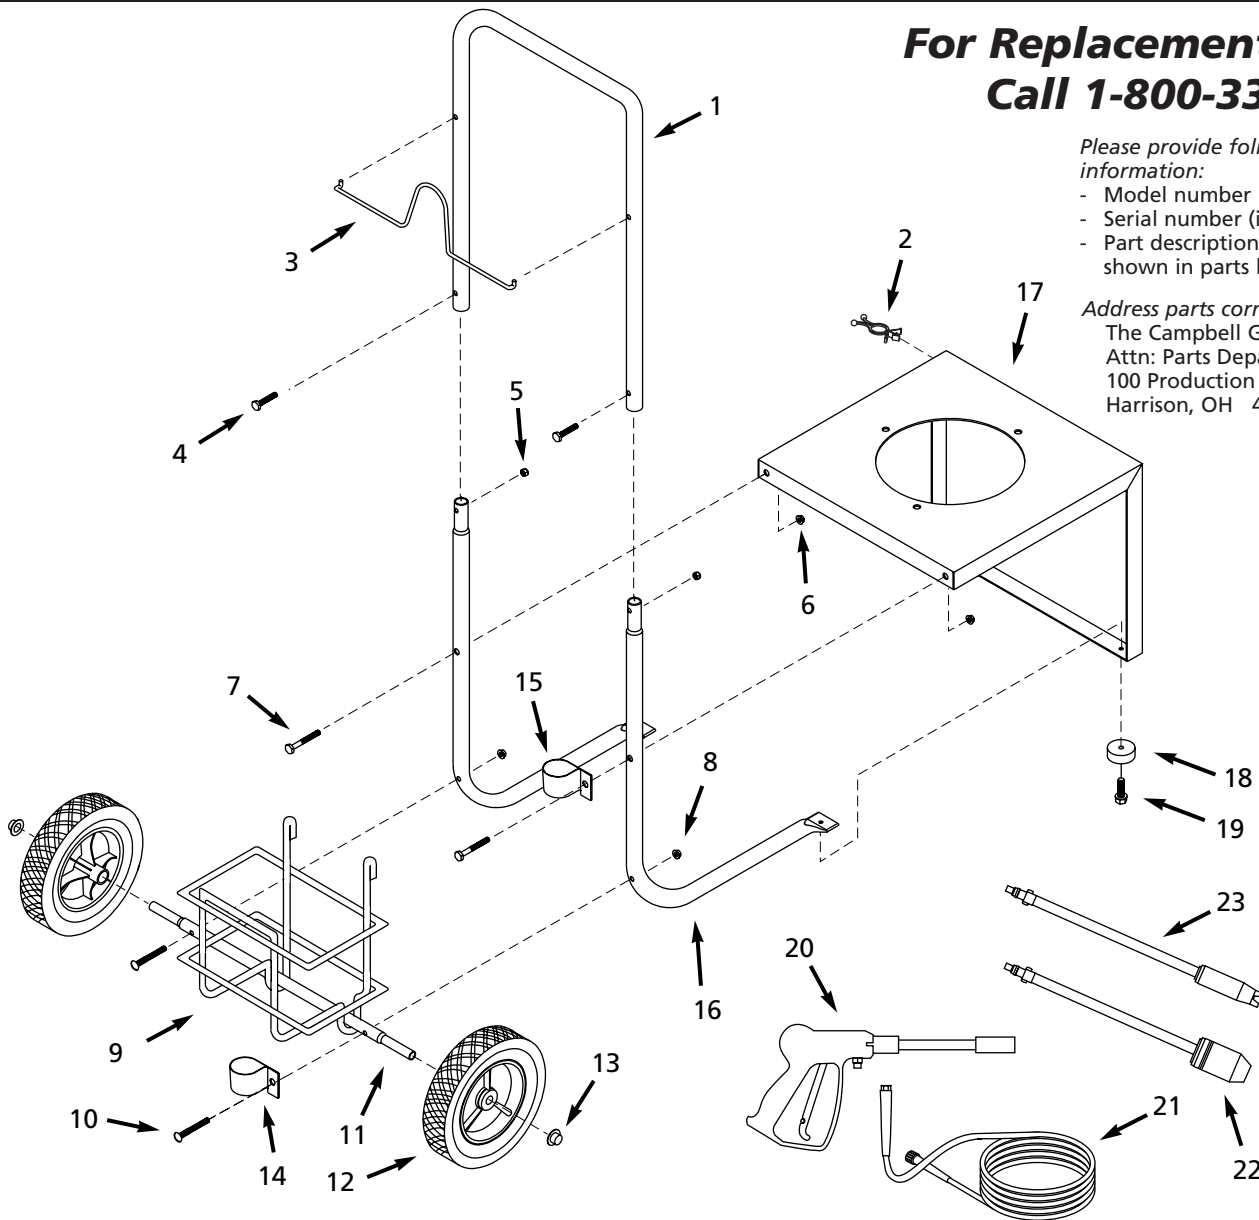

Cart Assy. for Vertical Shaft Pressure Washers

Replacement Parts Sheet

PW154900LE, PW154901LE, PW165001LE, PW174900LE, PW174901LE,
PW175000LE, PW175001LE, PW205002LE, PW205003LE

**For Replacement Parts,
Call 1-800-330-0712**

Ref. No.	Description	Part No.	Qty.
1	Handle	PM015300AV	1
2	Chemical tube clip	PM041350AV	1
3	Hose rack	PM033200AV	1
4	1/4"-20 x 1 1/4" Hex bolt	ST070672AV	2
5	1/4"-20 Lock nut	AL060000AV	2
6	5/16"-18 Nut	PM031100AV	2
7	5/16"-18 x 1 3/4" Bolt	ST012800AV	2
8	1/4"-20 Serrated flange nut	PM031101AV	1
9	Chemical rack	PM034100AV	1
10	1/2"-20 x 1 3/4" Hex head bolt	PM001903AV	2
11	Axle	PM015200AV	1
12	Wheel	WA002401AV	2
13	Push nut	MJ104700AV	2
14	Lower lance support	PM037100AV	1

Ref. No.	Description	Part No.	Qty.
15	● Upper lance support	PM037000AV	1
16	Leg	PM015400AV	2
17	Base	PM015500AV	1
18	Rubber foot	AL062300AV	2
19	1/4"-20 x 3/4" Self-tap screw	MJ102100AV	2
20	Gun	PM037201AV	1
21	Hose	PM012902AV	1
22	† Rotary lance	PM035001AV	1
23	● Lance	PM037501AV	1
	■ Lance	PM037401AV	

The Campbell Group
Attn: Parts Department
100 Production Drive
Harrison, OH 45030 U.S.A.

Ref. No.	Description	Part No.	Qty.
1	Head bolt	PM025100AV	4
2	● Head - Aluminum ■ Head - Brass	PM025200AV PM025201AV	1 1
3	Inlet valve ass'y	PM006800SV	3
4	O-ring	PM016700SV	3
5	● Outlet valve ass'y ■ Outlet valve ass'y	PM006500SV PM006501SV	3 3
6	O-ring	PM006600SV	3
7	Valve cap	PM006700SV	3
8	Gasket filter	PM035160SV	1
9	Brass swivel	PM041360SV	1
10	Oil seal (kit of 3)	PM007300SV	1
11	Screw	PM007500SV	1
12	Piston guide kit (For 1 piston)	PM003600SV	3
13	● Water seal ■ Water seal	PM007100SV PM007101SV	3 3
14	Unloader cap	PM035150SV	1
15	● Unloader kit ■ Unloader kit	PM041380SV	1