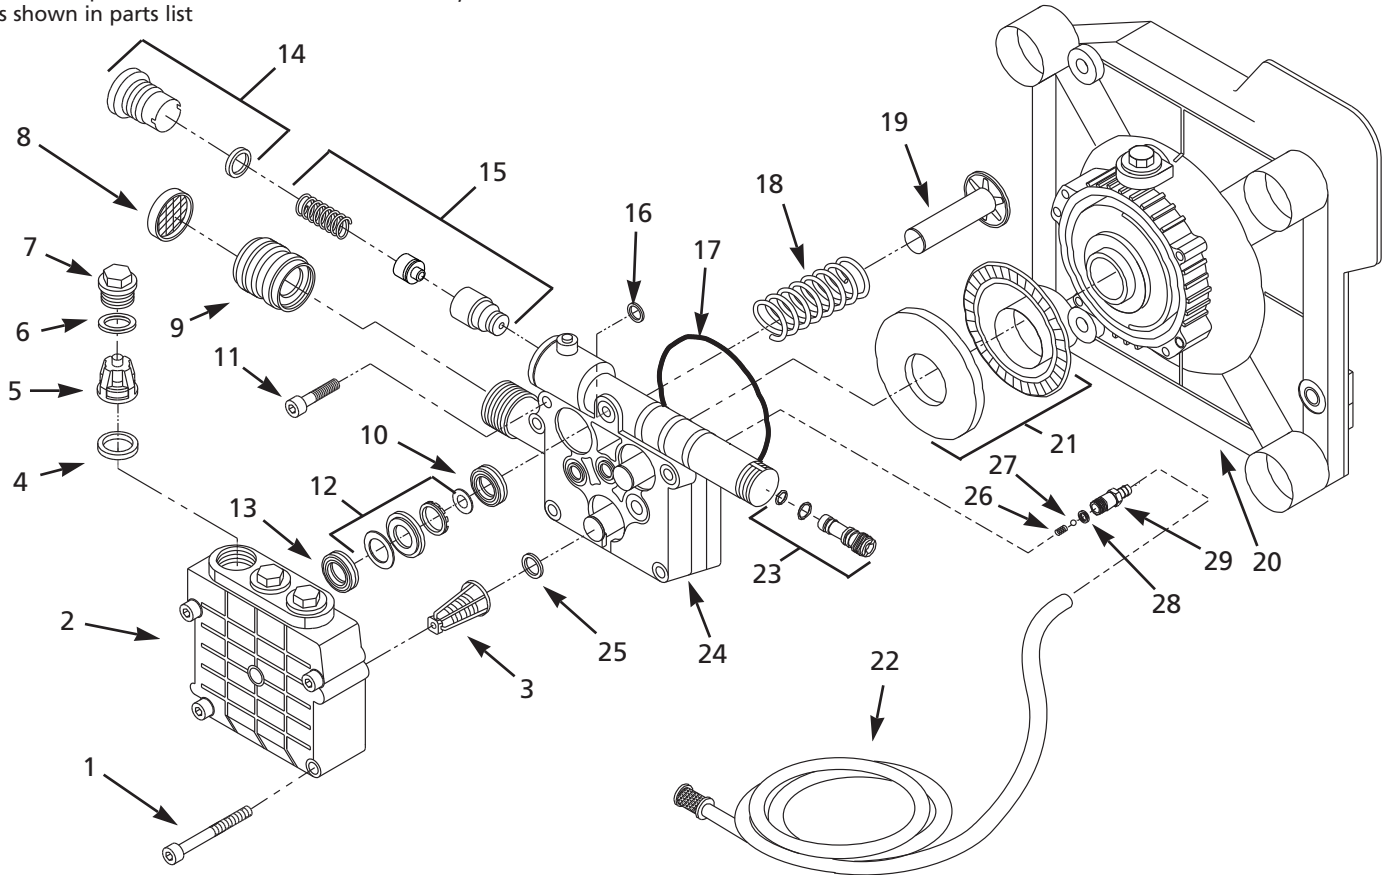

Ref. No.	Description	Part No.	Qty.
1	Handle	PM015300AV	1
2	Chemical tube clip	PM041350AV	1
3	Hose rack	PM033200AV	1
4	1/4"-20 x 1 1/4" Hex bolt	ST070672AV	2
5	1/4"-20 Lock nut	AL060000AV	2
6	5/16"-18 Nut	PM031100AV	2
7	5/16"-18 x 1 3/4" Bolt	ST012800AV	2
8	1/4"-20 Serrated flange nut	PM031101AV	1
9	Chemical rack	PM034100AV	1
10	1/2"-20 x 1 3/4" Hex head bolt	PM001903AV	2
11	Axle	PM015200AV	1
12	Wheel	WA002401AV	2
13	Push nut	MJ104700AV	2
14	Lower lance support	PM037100AV	1

Ref. No.	Description	Part No.	Qty.
15	● Upper lance support	PM037000AV	1
16	Leg	PM015400AV	2
17	Base	PM015500AV	1
18	Rubber foot	AL062300AV	2
19	1/4"-20 x 3/4" Self-tap screw	MJ102100AV	2
20	Gun	PM037201AV	1
21	Hose	PM012902AV	1
22	† Rotary lance	PM035001AV	1
23	● Lance	PM037501AV	1
	■ Lance	PM037401AV	

The Campbell Group
Attn: Parts Department
100 Production Drive
Harrison, OH 45030 U.S.A.

Ref. No.	Description	Part No.	Qty.
1	Head bolt	PM025100AV	4
2	● Head - Aluminum ■ Head - Brass	PM025200AV PM025201AV	1 1
3	Inlet valve ass'y	PM006800SV	3
4	O-ring	PM016700SV	3
5	● Outlet valve ass'y ■ Outlet valve ass'y	PM006500SV PM006501SV	3 3
6	O-ring	PM006600SV	3
7	Valve cap	PM006700SV	3
8	Gasket filter	PM035160SV	1
9	Brass swivel	PM041360SV	1
10	Oil seal (kit of 3)	PM007300SV	1
11	Screw	PM007500SV	1
12	Piston guide kit (For 1 piston)	PM003600SV	3
13	● Water seal ■ Water seal	PM007100SV PM007101SV	3 3
14	Unloader cap	PM035150SV	1
15	● Unloader kit ■ Unloader kit	PM041380SV	1