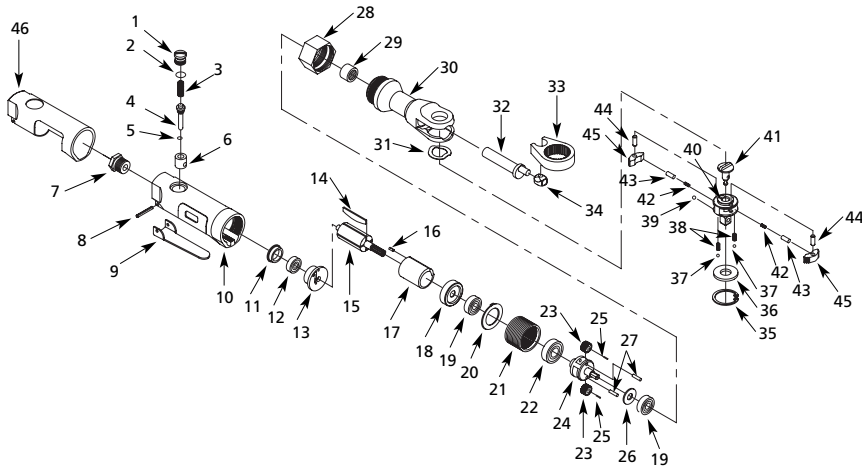

For Replacement Parts, call 1-888-241-5858

Pour Pièces de Rechange, appeler 1-888-241-5858

Para ordenar repuestos, sírvase llamar al concesionario más cercano a su domicilio

Please provide following information:

- Model number
- Stamped-in code
- Part description and number as shown in parts list

S'il vous plaît fournir l'information suivante:

- Numéro du modèle
- Code Estampé
- Description et numéro de la pièce

Address parts correspondence to:

Attn: Parts Department
100 Production Drive
Harrison, OH 45030 U.S.A.

Correspondance:

Attn: Parts Department
100 Production Drive
Harrison, OH 45030 U.S.A.

Replacement Parts List

Ref. No.	Description	Part Number	Qty.
1	Throttle valve cap	Δ	1
2	O-ring	▲ Δ	1
3	Valve spring	▲ Δ	1
4	Valve stem	Δ	1
5	O-ring	▲ Δ	1
6	Valve bushing	Δ	1
7	Air inlet bushing with screen	SV810300AV	1
8	Throttle lever roll pin	▲	1
9	Throttle lever	SV930000AV	1
10	Motor housing	SV459700AV	1
11	End plate cap	▲ □	1
12	Ball bearing	□	1
13	Rear end plate	□	1
14	Rotor blade	□	4
15	Rotor	□	1
16	Motor roll pin	□	1
17	Cylinder	□	1
18	Front end plate	□	1
19	Ball bearing	● □	2
20	Diffuser / washer	▲ □	1
21	Internal gear	●	1
22	Ball bearing	●	1
23	Gear	●	2
24	Planet cage	●	1
25	Needle roller	●	22
26	Washer	● ●	1
27	Planet pin	●	2
28	Clamp nut	SV812400AV	1

Ref. No.	Description	Part Number	Qty.
29	Needle bearing	SV812500AV	1
30	Ratchet housing	SV152300AV	1
31	Anvil washer	■ ▲	1
32	Crank shaft	SV930500AV	1
33	Yoke	SV930600AV	1
34	Drive bushing	SV813000AV	1
35	Retaining ring	■ ▲	1
36	Pressure plate	■	1
37	Steel ball	■ ▲	2
38	Spring	■ ▲	2
39	Steel ball	■ ▲	1
40	Ratchet anvil assembly	■	1
41	Reverse button	■	1
42	Lock pin spring	■ ▲	2
43	Lock pin	■ ▲	2
44	Dowel pin	■ ▲	2
45	Ratch pawl	■	2
46	Grip	SV152200AV	1
SERVICE AND REPAIR KITS			
■	Ratchet head assembly (Fully assembled)	SV150115AV	1
▲	Tune-up kit	SV150116AV	1
●	Planet gear assembly (Fully assembled)	SV150112AV	1
□	Motor assembly (Fully assembled)	SV150113AV	1
Δ	Throttle valve kit	SV150114AV	1

Liste de Pièces de Rechange

N°de Réf.	Description	Número de Pièce	Qté.
1	Capuchon de robinet d'étranglement	Δ	1
2	Joint torique	▲ Δ	1
3	Ressort de soupape	▲ Δ	1
4	Tige de soupape	Δ	1
5	Joint torique	▲ Δ	1
6	Douille d'appareil de robinetterie	Δ	1
7	Douille de prise d'air avec crépine	SV810300AV	1
8	Goupille-ressort de levier d'obturation	▲	1
9	Levier d'obturateur	SV930000AV	1
10	Carter de moteur	SV459700AV	1
11	Capuchon de plaque d'extrémité	▲ □	1
12	Roulement à billes	□	1
13	Plaque d'extrémité arrière	□	1
14	Lame de rotor	□	4
15	Rotor	□	1
16	Goupille-ressort de moteur	□	1
17	Cilindro	□	1
18	Plaque d'extrémité avant	□	1
19	Roulement à billes	● □	2
20	Diffuseur / Rondelle	▲ □	1
21	Roue à denture intérieure	●	1
22	Roulement à billes	●	1
23	Roue dentée	●	2
24	Cage planétaire	●	1
25	Rouleau d'aiguille	● ●	22
26	Rondelle	▲ ●	1
27	Goupille planétaire	●	2
28	Écrou de serrage	SV812400AV	1

N°de Réf.	Description	Número de Pièce	Qté.
29	Roulement à aiguilles	SV812500AV	1
30	Carter de rochet	SV152300AV	1
31	Rondelle d'enclume	■ ▲	1
32	Vilebrequin	SV930500AV	1
33	Chape	SV930600AV	1
34	Douille d'entraînement	SV813000AV	1
35	Bague de retenue	■ ▲	1
36	Plaque de pression	■	1
37	Bille d'acier	■ ▲	2
38	Ressort	■ ▲	2
39	Bille d'acier	■ ▲	1
40	Montage d'enclume de rochet	■	1
41	Bouton de marche arrière	■	1
42	Ressort de goupille d'arrêt	■ ▲	2
43	Goupille d'arrêt	■ ▲	2
44	Goujon	■ ▲	2
45	Cliquet de rochet	■	2
46	Poignée	SV152200AV	1
NÉCESSAIRES D'ENTRETIEN/DE RÉPARATION			
■	Montage de tête de rochet (Montage complet)	SV150115AV	1
▲	Nécessaire pour la remise au point	SV150116AV	1
●	Montage d'engrenage planétaire (Montage complet)	SV150112AV	1
□	Moteur équipé (Montage complet)	SV150113AV	1
Δ	Nécessaire de robinet d'étranglement	SV150114AV	1