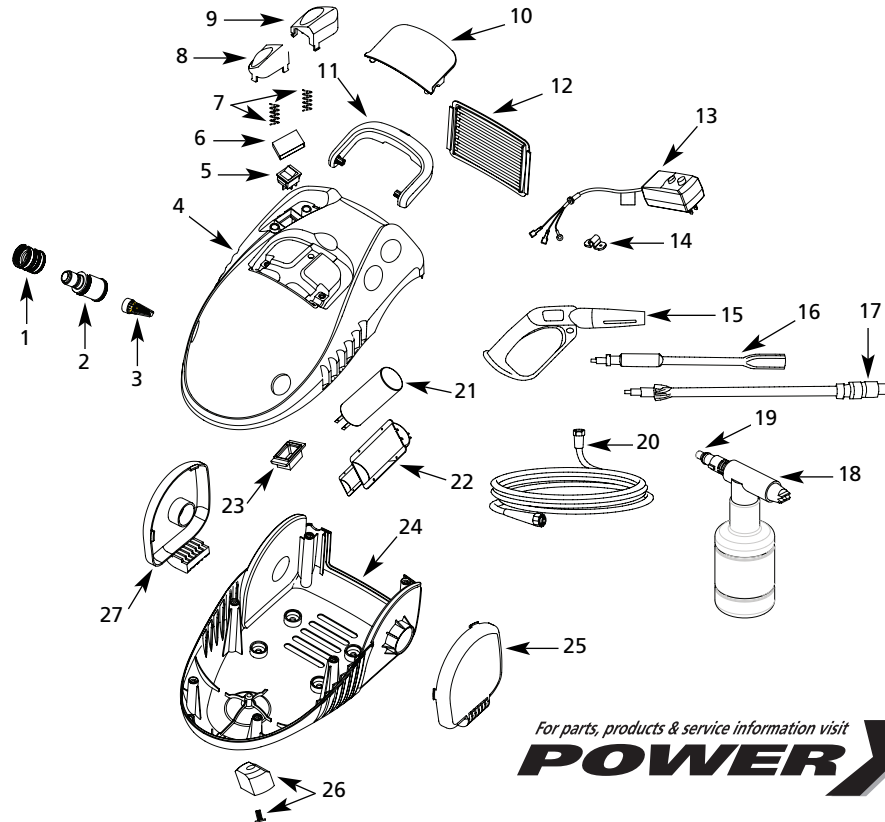

Replacement Parts List

Model PW132000AV

For parts, products & service information visit
POWER XPERT
www.chpower.com

For Replacement Parts or Technical Assistance, Call 1-800-330-0712

Please provide following information:

- Model number
- Serial number (if any)
- Part description and number as shown in parts list

Address any correspondence to:

Campbell Hausfeld / Attn. Customer Service
100 Mundy Memorial Drive
Mt. Juliet, TN 37122 U.S.A.

Ref. No.	Description	Part No.	Qty.	Ref. No.	Description	Part No.	Qty.
1	Quick connect fitting	PM248010AV	1	15	Gun	PM258020SV	1
2	Nipple adapter	PM248000AV	1	16	Lance, short	PM258010SV	1
3	Suction filter	PM014800SV	1	17	Lance, adjustable fan pattern	PM258000SV	1
4	Housing, top	PM272230SV	1	18	Detergent applicator	PM014700SV	1
5	On/off switch	PM272000SV	1	19	O-ring	PM232200SV	1
6	Switch cover	PM272240SV	1	20	Hose	PM272370SV	1
7	Spring	PM272250SV	2	21	Capacitor	PM272010SV	1
8	Push button, ON	PM272260SV	1	22	Capacitor cover	PM272310SV	1
9	Push button, OFF	PM272270SV	1	23	Bottom cover for switch	PM272320SV	1
10	Cover, handle	PM272280SV	1	24	Housing, bottom	PM272360SV	1
11	Handle	PM272290SV	1	25	Rear foot, left	PM272330SV	1
12	Fan vent	PM272300SV	1	26	Front foot kit	PM272340SV	1
13	Power cord, 14AWG with GFCI	PM272020SV	1	27	Rear foot, right	PM272350SV	1
14	Strain relief	PM272380SV	1