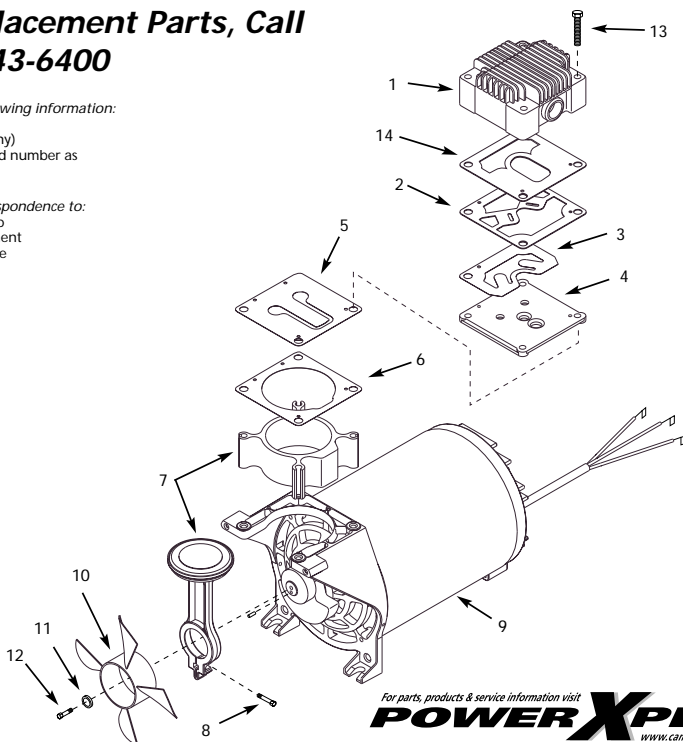

Portable Air Compressor Pumps
Pompes Pour Compresseurs D'Air Portatifs
Cabezales Para Compresores De Aire Portatiles

Replacement Parts List
Liste De Pièces De Rechange
Liste De Repuestos

WL361001, WL361501, WL362001,
WL371500AJ, WL372001, WL381501, WL382001

For Replacement Parts, Call
1-800-543-6400

Please provide following information:

- -Model number
- -Serial number (if any)
- -Part description and number as shown in parts list

Address parts correspondence to: