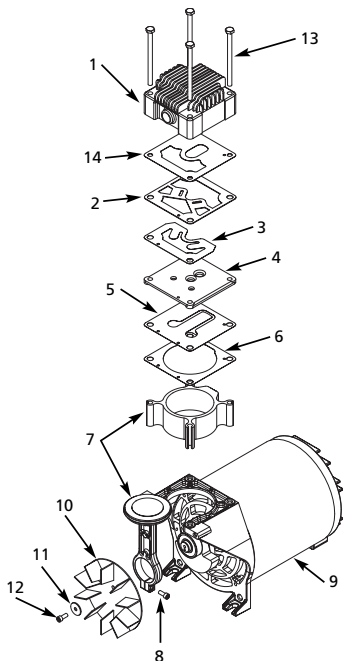

For parts, products & service information visit
POWER XPERT
www.chpower.com

**For Replacement Parts,
Call 1-800-543-6400**

Please provide following information:

- -Model number
- -Serial number (if any)
- -Part description and number as shown in parts list

Address parts correspondence to:

The Campbell Group
Attn: Parts Department
100 Production Drive
Harrison, OH 45030

Ref. No.	Description	WL361002AJ	WL361504AJ	WL362002AJ	WL373000AJ	Qty.
1	Head	WL010500AV	WL010500AV	WL010500AV	WL010500AV	1
2 ▲	Head gasket	XA010800AV	XA010800AV	XA010800AV	XA010800AV	1
3	Exhaust valve	▲	▲	▲	▲	1
4	Valve plate	▲	▲	▲	▲	1
5	Intake valve	▲	▲	▲	▲	1
6 ▲	Cylinder gasket	XA012100AV	XA012100AV	XA012100AV	XA012100AV	1
7	Piston ass'y (incl. #8)	WL210200AJ	WL210300AJ	WL210400AJ	WL210300AJ	1
8	M5 x .8 x 20 HH cap screw	(Included with piston assembly, ref. no. 7)				1
9	Motor assembly (includes eccentric/bearing assembly)	MC302100AJ	MC302000AJ	MC301900AJ	MC302300AJ	1
10	Fan	■	■	■	■	1
11	Washer	■	■	■	■	1
12	M5 x .8 x 12 HHCS (L.H.)	■	■	■	■	1
13	Head bolts	●	●	●	●	4
14 ▲	Discharge valve gasket	XA012001AV	XA012001AV	XA012001AV	XA012001AV	1

REPLACEMENT PARTS KITS

●	Head bolt kit (set of 4)	WL602801AJ	WL602801AJ	WL602801AJ	WL602801AJ	1
▲	Valve plate kit (Includes #2-6 & 14)	WL201405AJ	WL201405AJ	WL201405AJ	WL201405AJ	1
■	Fan kit (Incl. #10-12)	WL209802AJ	WL209802AJ	WL209801AJ	WL209802AJ	1