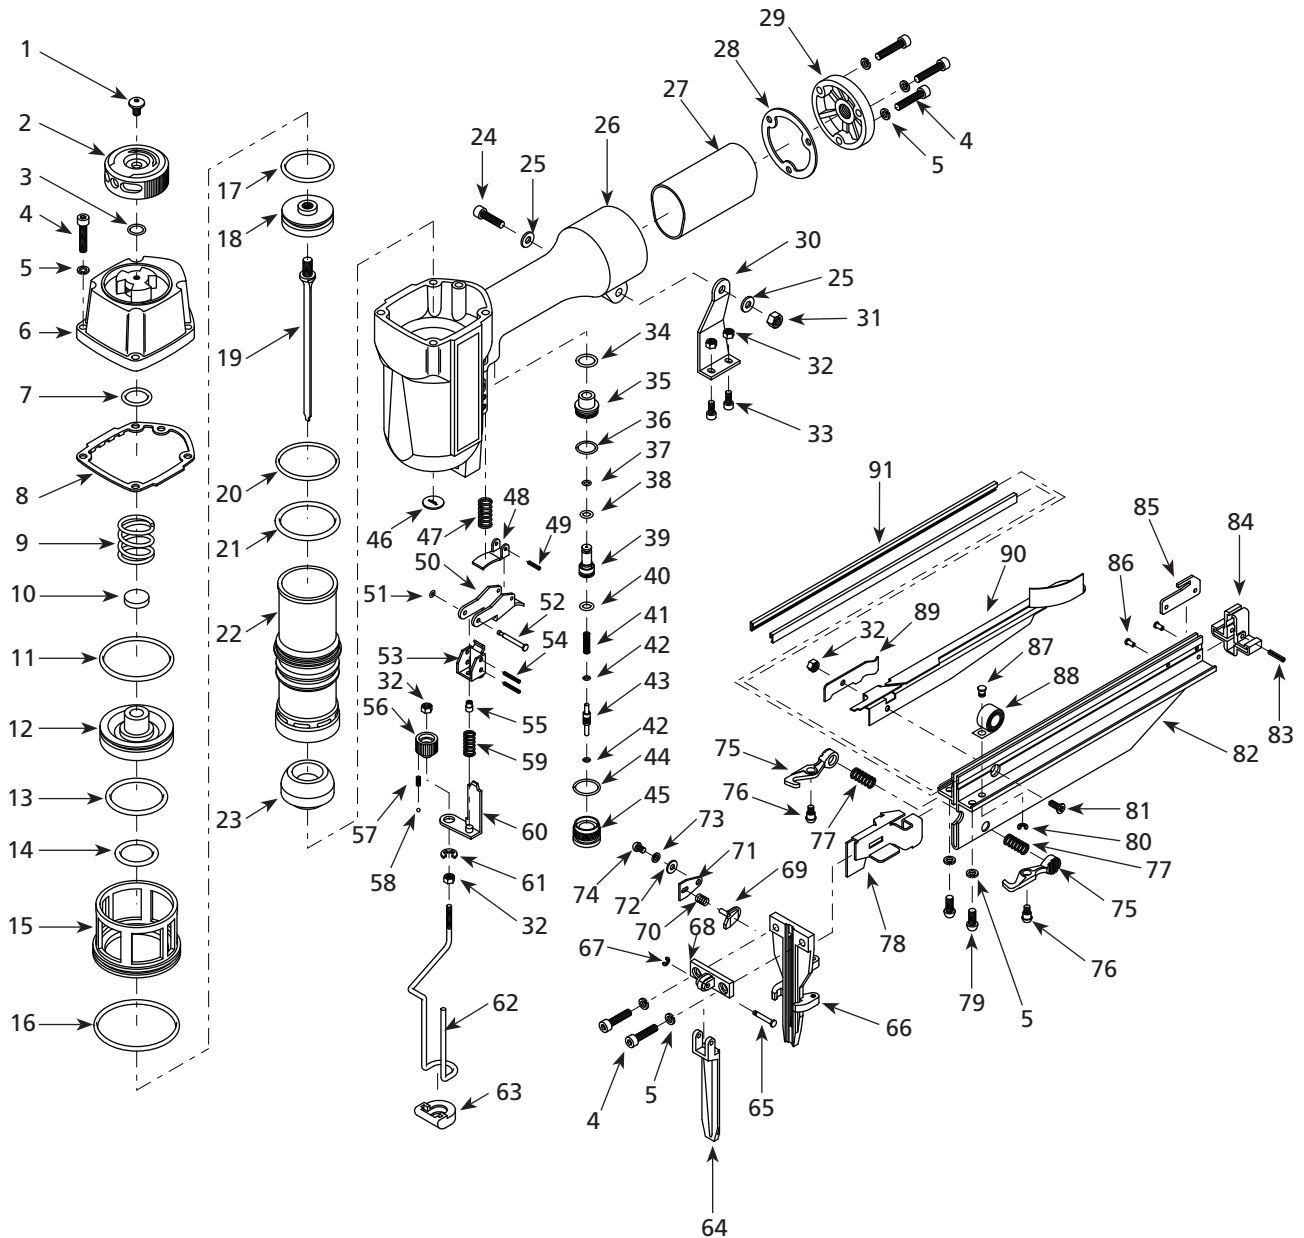

**Replacement Parts List
Liste de Pièces de Rechange
Lista de Repuestos**

NB006401

For replacement parts or technical assistance, call 1-800-543-6400

Please provide following information:

- Model number
- Date code (if any)
- Part descriptions and number as shown in parts list

Address parts correspondence to:

Campbell Hausfeld
Customer Service
100 Production Drive
Harrison, OH 45030

Ref. No.	Description	Part Number	Qty
1	Hex bolt	—	1
2	Exhaust deflector	—	1
3	O-ring	▷	1
4	Hex bolt	—	9
5	Lock washer	—	11
6	Head cap	—	1
7	O-ring	● ▷	1
8	Head cap gasket	▷	1
9	Head valve spring	●	1
10	Exhaust seal	● ▷	1
11	O-ring	● ▷	1
12	Head valve	●	1
13	O-ring	● ▷	1
14	O-ring	● ▷	1
15	Collar	—	1
16	O-ring	▷	1
17	O-ring	▷ ✕	1
18	Driver piston	✕	1
19	Driver blade	✕	1
20	O-ring	▷	1
21	O-ring	▷	1
22	Cylinder	—	1
23	Bumper	SV602400AV	1
24	Hex bolt	—	1
25	Washer	—	2
26	Body	—	1
27	Grip	—	1
28	End cap gasket	▷	1
29	End cap	SV608900AV	1
30	Hanger	—	1
31	Nylon inserted nut	—	1
32	Nylon inserted nut	—	5
33	Hex bolt	—	2
34	O-ring	▲ ▷	1
35	Upper valve body	SV603000AV	1
36	O-ring	▲ ▷	1
37	O-ring	▲ ▷	1
38	O-ring	▲ ▷	1
39	Shuttle valve	SV603400AV	1
40	O-ring	▲ ▷	1
41	Trigger valve spring	▲ ▷	1
42	O-ring	▲ ▷	2
43	Trigger valve stem	SV603700AV	1
44	O-ring	▲ ▷	1
45	Lower valve body	SV603900AV	1
46	Nozzel	SV602500AV	1
47	Trigger spring	▼	1
48	Inner trigger	▼	1
49	Pin	▼	1
50	Trigger	▼	1
51	O-ring	▼ ▷	1
52	Pin	▼	1

Ref. No.	Description	Part Number	Qty
53	WCE guide	—	1
54	Pin	—	2
55	Pin	✱	1
56	Thumb wheel	—	1
57	Spring	—	1
58	Ball bearing	—	1
59	Spring	✱	1
60	Upper WCE	✱	1
61	E-clip	—	1
62	Lower WCE	SV605400AV	1
63	No-mar tip	SV609300AV	1
64	Upper driver guide	SV606300AV	1
65	Pin	SV606200AV	1
66	Driver guide	SV605900AV	1
67	E-clip	—	1
68	Driver guide hinge	—	1
69	Nail guide	—	1
70	Nail guide spring	—	1
71	Nail guide plate	—	1
72	Washer	—	1
73	Lock washer	—	1
74	Round head screw	—	1
75	Release latch	SV606500AV	2
76	Hex bolt	SV606400AV	2
77	Quick clear nose spring	SV607000AV	2
78	Pusher	◆	1
79	Hex bolt	—	2
80	E-clip	◆	1
81	Flat head screw	—	1
82	Magazine	—	1
83	Pin	—	1
84	Magazine end cap	—	1
85	Spacer	—	1
86	Pin	—	2
87	Pin	◆	1
88	Ribbon spring	◆	1
89	Support plate	—	1
90	Pusher latch release	—	1
91	Nail head guide	—	2

REPLACEMENT PARTS KITS

●	Head valve assembly	SKN04200AV
▲	Trigger valve o-ring kit	SKN04000AV
▼	Trigger assembly	SKN04300AV
◆	Pusher assembly	SKN03900AV
▷	Complete o-ring kit	SKN04400AV
✱	Upper WCE assembly	SKN12700AV
✕	Driver kit	SKN04100AV