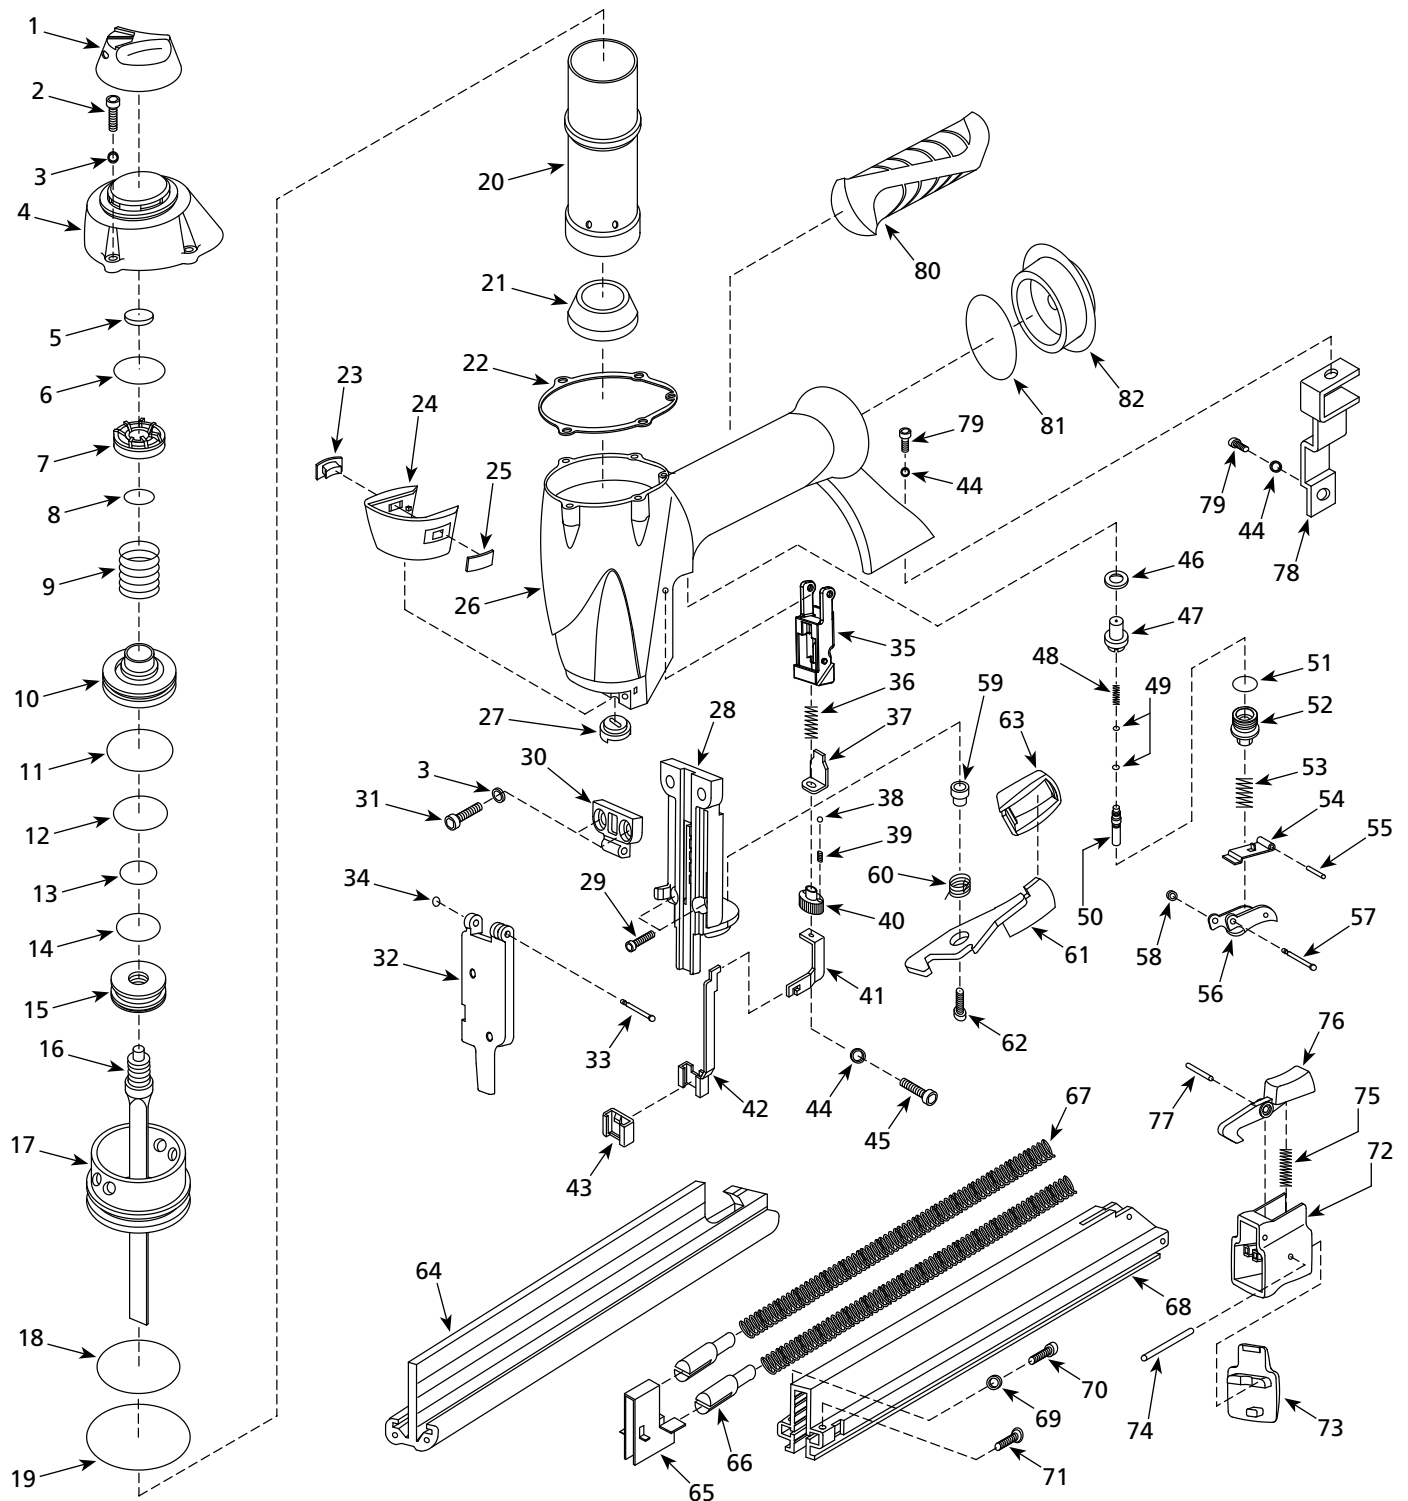

2-in-1 Nailer/Stapler Cloueuse/Agrafeuse 2 en 1 Clavadora/Engrapadora 2 en 1

Replacement Parts Manual
Manuel de Pièces de Rechange
Manual de Lista de Repuestos

CHN10400

For Replacement Parts or Technical Assistance, Call 1-800-543-6400

Please provide following information:

- Model number
- Serial number (if any)
- Part description and number as shown in parts list

Address any correspondence to:

Campbell Hausfeld
Attn: Customer Service
100 Production Drive
Harrison, OH 45030 U.S.A.

Ref. No.	Description	Part Number	Qty.
1	Exhaust deflector	--	1
2	Hex. socket head bolt	--	4
3	Spring washer	--	6
4	Head cap	--	1
5	Seal washer	★	1
6	O-ring	★	1
7	Internal lining	--	1
8	O-ring	◆ ★	1
9	Compression spring	◆	1
10	Balance valve	◆	1
11	O-ring	◆ ★	1
12	O-ring	◆ ★	1
13	O-ring	◆ ★	1
14	O-ring	● ★	1
15	Piston	●	1
16	Driver blade	●	1
17	Collar	--	1
18	O-ring	★	1
19	O-ring	★	1
20	Cylinder	--	1
21	Bumper	--	1
22	Gasket	★	1
23	Right rubber pad	--	1
24	Nozzle shield	--	1
25	Left rubber pad	--	1
26	Body	--	1
27	Nozzle	--	1
28	Driver guide	--	1
29	Hex. socket head bolt	--	2
30	Spacer	--	1
31	Hex. socket head bolt	--	2
32	Driver guide assembly	--	1
33	Pin	--	1
34	O-ring	--	1
35	Depth control guide frame	--	1
36	Safety spring	--	1
37	Depth control guide body	--	1
38	Steel ball	--	2
39	Spring	--	2
40	Thumbwheel	--	1
41	Upper work contact element	--	1
42	Lower work contact element	--	1
43	No-mar tip	SV494400AV	1
44	Spring washer	--	3
45	Hex. socket head bolt	--	1
46	Inner seal	■ ★	1
47	Upper valve body	--	1
48	Inner trigger spring	--	1
49	O-ring	■ ★	2
50	Trigger valve plunger	--	1

Ref. No.	Description	Part Number	Qty.
51	O-ring	■ ★	1
52	Lower valve body	--	1
53	Trigger spring	▼	1
54	Trigger plate	▼	1
55	Spring pin	▼	1
56	Trigger	▼	1
57	Pin for trigger	▼	1
58	O-ring	■ ▼ ★	1
59	Bushing	--	1
60	Torsion spring	--	1
61	Quick release latch	--	1
62	Hex. socket head bolt	--	1
63	Button cover	--	1
64	Magazine B	--	1
65	Pusher	▲	1
66	Spring holder	▲	2
67	Pusher spring	▲	2
68	Magazine A	--	1
69	Spring washer	--	1
70	Hex. socket head bolt	--	1
71	Flat head screw	--	1
72	Magazine end stop	--	1
73	Magazine pad	--	1
74	Spring pin	--	1
75	Spring	--	1
76	Magazine latch button	SV497700AV	1
77	Spring pin	--	1
78	Tail hanger	--	1
79	Hex. socket head bolt	--	2
80	Hand grip	--	1
81	O-ring	★	1
82	End cap	--	1

REPLACEMENT PARTS KITS

▲	Pusher assembly	SKN00900AV
■	Trigger valve o-ring kit	SKN01000AV
●	Driver kit	SKN01100AV
◆	Balance valve assembly	SKN01200AV
▼	Trigger assembly	SKN01300AV
★	Complete o-ring replacement kit	SKN01400AV
--	Not Available