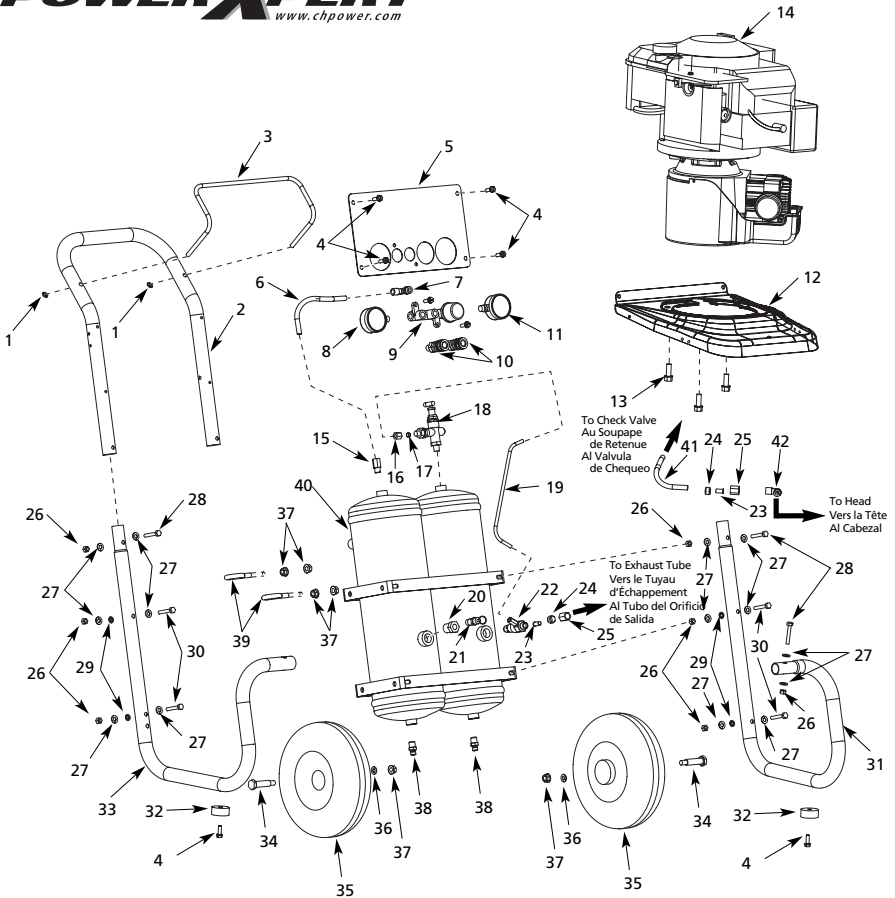

Contractor Air Compressors

Compresseurs d'Air pour Entrepreneurs

Compresores de Aire para Contratistas

Replacement Parts List
Liste de Pièces de Rechange
Lista de Repuestos

WL508600, WL509400

For parts, products & service information visit
POWER XPERT
www.chpower.com

For Replacement Parts, Call 1-800-543-6400

Please provide following information:

- -Model number
- -Serial number (if any)
- -Part description and number as shown in parts list

Address parts correspondence to:

The Campbell Group / Attn: Parts Dept.
100 Production Drive
Harrison, OH 45030

Ref. No.	Description	WL508600 WL509400	Qty.
1	5/16" Retaining ring	ST070241AV	2
2	Handle	WL020800AV	1
3	Hose rack	PM245300AV	1
4	1/4" - 20 x 3/4" Screw	ST074415AV	6
5	Control panel bracket	WL019800AV	1
6	Control panel transfer tube	WL005904AV	1
7	3/8 T x 1/4 NPT Elbow fitting	ST119704AV	1
8	Outlet pressure gauge	GA016705AV	1
9	Regulator	WL017600AV	1
10	Coupler	HF203300AV	2
11	Tank pressure gauge	GA016709AV	1
12	Base plate	GN004530AV	1
13	3/8" - 16 x 1" Screw	ST074422AV	3
14	Engine/pump assembly	See Parts List on page 6	1
15	3/8 T x 1/4 NPT Fitting	ST119305AV	1
16	1/4" Tube nut	ST050400AV	1
17	1/4" Tube ferrule	ST050500AV	1
18	Unloader	ST128414AV	1
19	Unloader tube	ST117803AV	1
20	1/2" - 14 x 1/4" - 18 Reducer	ST071428AV	1
21	Safety valve	V-215100AV	1
22	Check valve	CV221505AV	1
23	1/4" Tube insert	ST079601AV	2
24	3/8" Tube ferrule	ST039800AV	2
25	3/8" Tube nut	ST039700AV	2
26	1/4" Elastic nut	ST073808AV	7
27	1/4" Washer	ST070936AV	16
28	1/4" - 20 X 1.5" Screw	ST085404AV	3
29	1/4" Retaining ring	ST070231AV	4
30	1/4" - 20 x 1.75" Screw	ST085403AV	4
31	Left cart leg	WL020700AV	1
32	Foot	ST158300AV	2
33	Right cart leg	WL020600AV	1
34	Axle bolt	ST084700AV	2
35	Wheel	WA005400AV	2
36	Washer	ST011200AV	2
37	Nut	ST033500AV	6
38	Drain valve	D-1403	2
39	Eye bolt	ST179900AV	2
40	Tank	AR051500BR	1
41	Exhaust tube	WL005902AV	1
42	3/8" T x 3/8" NPT Elbow	ST072224AV	1