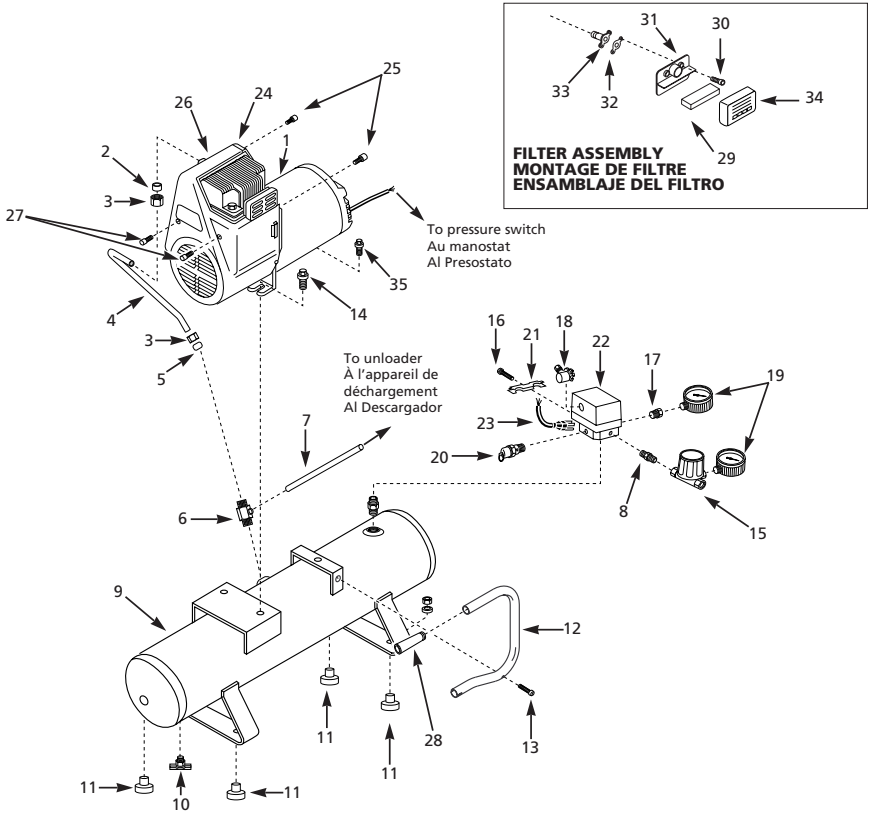

⚠ WARNING

Release all pressure and disconnect power before making any repair. All electrical work must be done by a qualified (licensed or certified) electrician.

⚠ AVERTISSEMENT

Dissiper toute la pression et débrancher la source de puissance avant de procéder avec n'importe quelle réparation. Tous travaux électriques doivent être effectués par un électricien qualifié (diplômé ou certifié).

⚠ ADVERTENCIA

Libere toda la presión y desconecte el cordón eléctrico antes de hacer cualquier reparación. Todos los trabajos de electricidad los debe hacer un electricista calificado (con licencia o certificado).