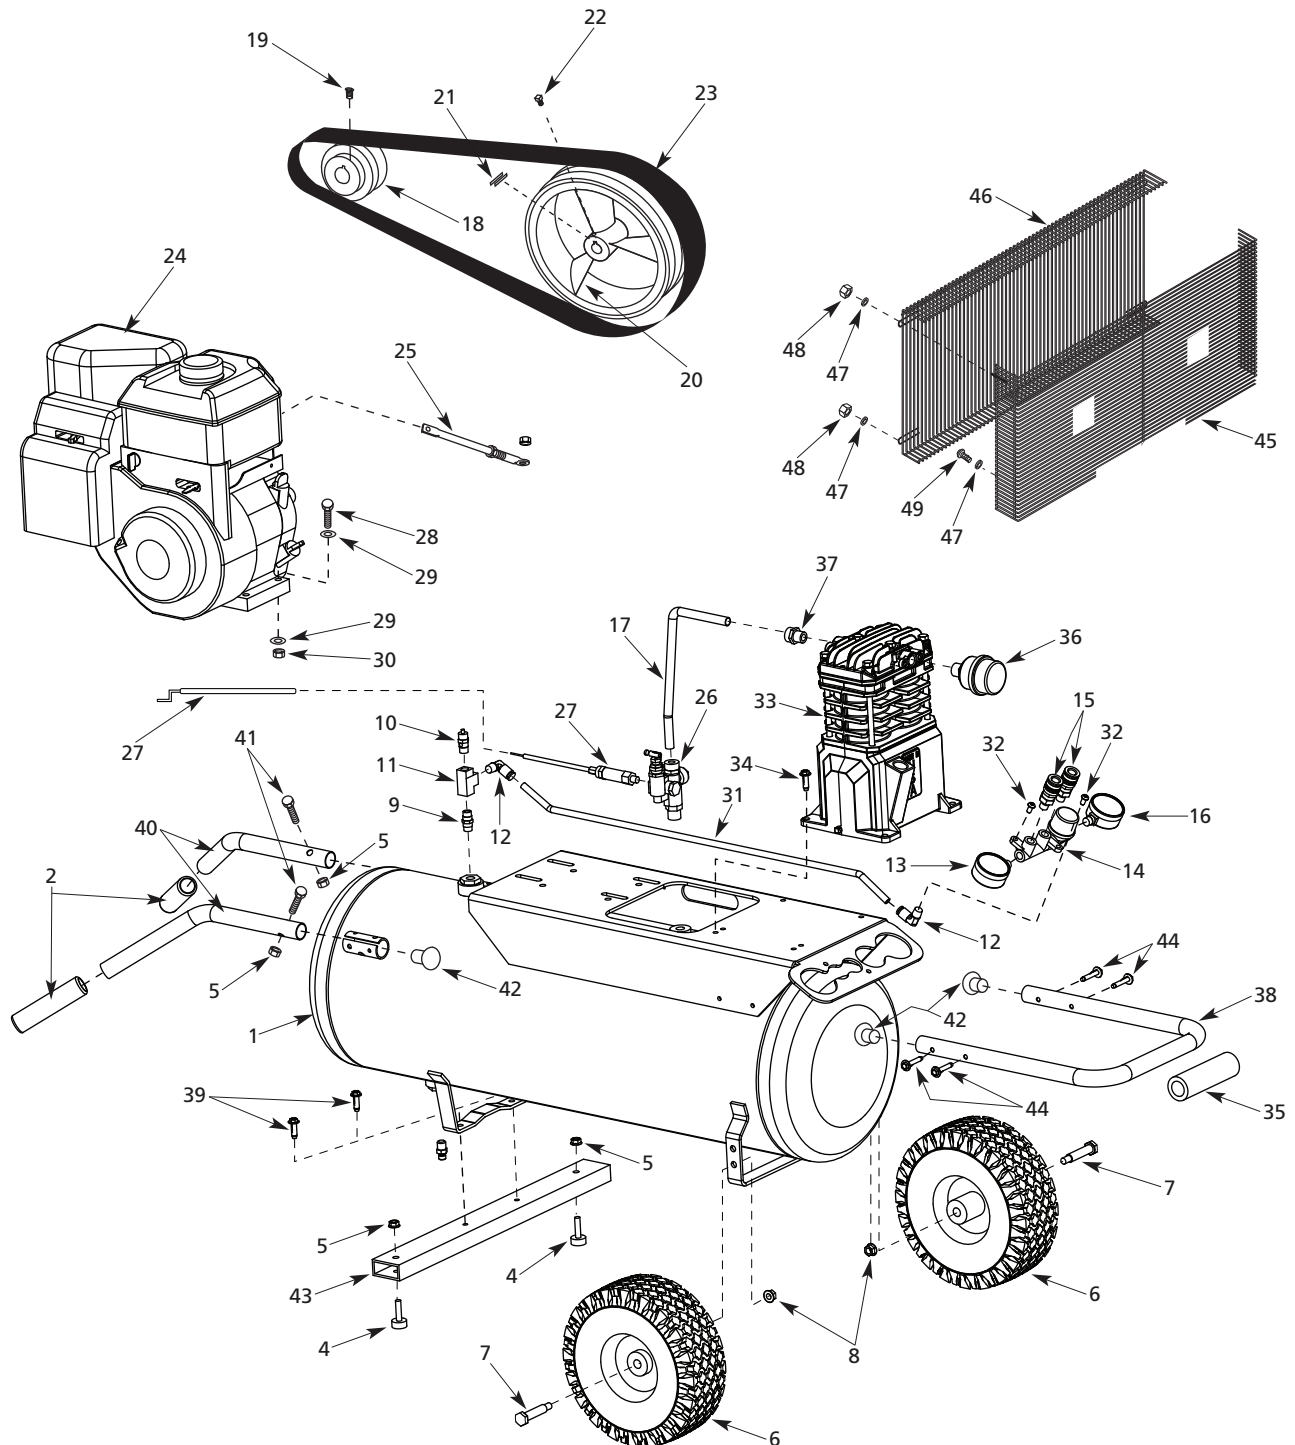

Gasoline Engine Air Compressor

Compresseur d'Air Avec un Moteur À Essence

Compresore de Aire a Gasolina

Replacement Parts Manual
Manuel de Pièces de Rechange
Lista de Repuestos

VT635300
VT636000

**For Replacement Parts or Technical Assistance,
Call 1-800-543-6400**

Please provide following information:

- Model number
- Serial number (if any)
- Part description and number as shown in parts list

Address parts correspondence to:

Customer Service
100 Production Drive
Harrison, OH 45030 U.S.A.

Ref. No.	Description	Part No.	Qty.	Ref. No.	Description	Part No.	Qty.
1	Tank	AR055200CG	1	26	Throttle unloader	ST128407AV	1
2	Handle grip	ST160003AV	2	27	Throttle control	CV006412AV	1
3	Drain valve	D-1403	1	28	5/16 inch - 18 x 1.625 inch Screw	ST070625AV	4
4	Rubber foot	ST162601AV	2	29	Washer	ST011200AV	8
5	5/16 inch - 18 Nut	ST146001AV	4	30	Locknut	AL014000AV	4
6	Pneumatic wheel	WA006000AV	2	31	Tube	WL021404AV	1
7	Axle Bolt	ST084700AV	2	32	1/4 - 20 x 1/2 inch Torx screw	ST071626AV	2
8	3/8 inch - 16 Nut	ST033500AV	2	33	Pump	VT470000KB	1
9	Nipple	HF002401AV	1	34	5/16 inch - 12 x 1.25 inch Screw	ST073249AV	4
10	Safety valve	V-215108AV	1	35	Handle grip	WL012102AV	1
11	Tee fitting	ST183700AV	1	36	Filter assembly	ST073915AV	1
12	Elbow fitting	ST119704AV	2	37	Compression assembly	ST018300AV	1
13	Gauge, left	GA016705AV	1	38	Handle	HL006400AV	1
14	Regulator	WL017601AV	1	39	Screw	ST116400AV	2
15	Coupler	HF203300AV	2	40	Handle	HL006500AV	2
16	Gauge, right	GA016709AV	1	41	5/16 inch - 14 x 1.5 inch Screw	ST178303AV	2
17	Discharge tube	VT045300AP	1	42	Plug	ST073611AV	4
18	Pulley	PU015400AV	1	43	Front foot	FA151100JJ	1
19	1/4 inch - 20 x 1/2 inch Square head set screw	ST012200AV	1	44	1/4 inch - 20 x 1.5 inch Screw	--	4
20	Flywheel	PU015900AJ	1	45	Wire belt guard (back)	BG218700AV	1
21	3/16 inch Key	KE000900AV	1	46	Wire belt guard (front)	BG218800AV	1
22	3/8 inch - 16 x .75 inch Setscrew	ST026200AV	1	47	#10 Flast washer	ST070906AV	4
23	Belt	BT023100AV	1	48	#10 - 24 Nylon nut	ST163200AV	4
24	Engine	NG002502AV	1	49	#10 - 32 x .375 inch Screw	ST073278AV	6
25	Brace assembly	BG208800AJ	1	--	Not available