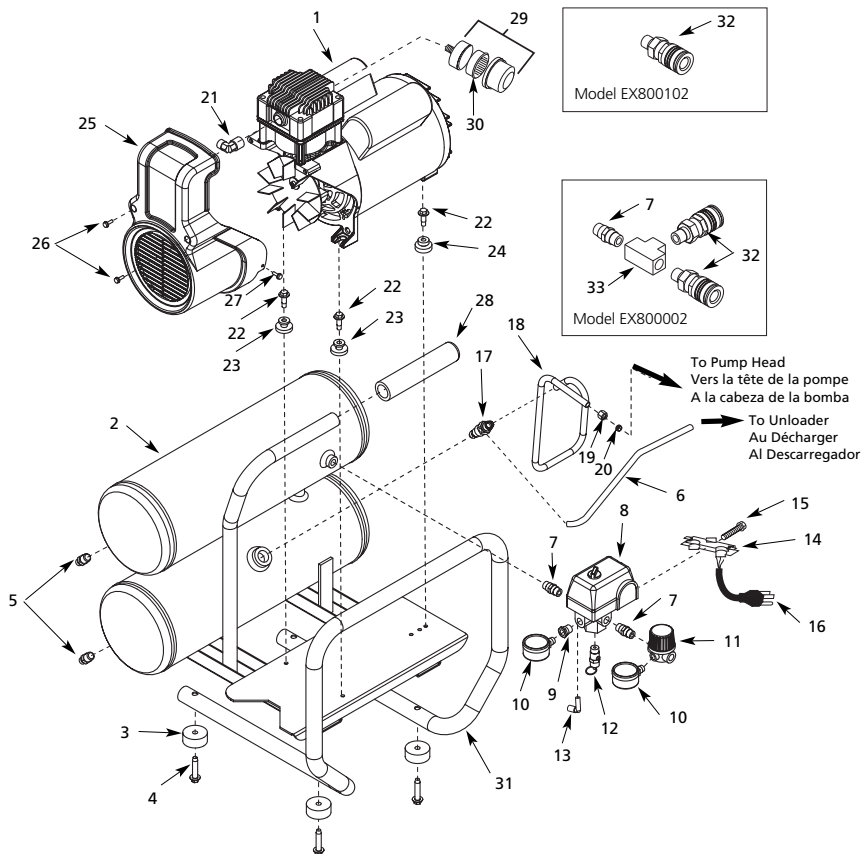

Portable Air Compressor Compresseur d'Air Portatif Compresores d'Aire Portátil

Replacement Parts List
Liste de Pièces de Rechange
Lista de Repuestos

EX800002, EX800102

POWER XPERT
www.chpower.com

EX800002, EX800102

For Replacement Parts, Call 1-800-543-6400

Please provide following information:

- -Model number
- -Serial number (if any)
- -Part description and number as shown in parts list

Address parts correspondence to:

The Campbell Group / Parts Department
100 Production Drive
Harrison, OH 45030 U.S.A.

Ref. No.	Description	EX800002	EX800102	Qty.
1	Pump/motor assembly	WL373000AJ	WL362002AJ	1
2	4 gal. twin tank	AR045800CG	AR045800CG	1
3	Molded rubber bumper	ST158300AV	ST158300AV	4
4	Foot screw	ST073276AV	ST073276AV	4
5	Drain cock	D-1403	D-1403	2
6	1/4" Flexible tube	ST117802AV	ST117802AV	1
7	Nipple	HF002401AV	--	3
	Nipple	--	HF002401AV	2
8	Pressure switch	CW208700AJ	CW208700AJ	1
9	Reducer	ST071407AV	ST071407AV	1
10	Gauge	GA016303AV	GA016303AV	2
11	Regulator	RE206202AV	RE206202AV	1
12	140 psi Safety valve	V-215100AV	V-215100AV	1
13	Unloader	CW210000AV	CW210000AV	1
14	Strain relief	CW209600AV	CW209600AV	1
15	Strain relief screw	ST209800AV	ST209800AV	1
16	Cord	EC012600AV	EC012600AV	1
17	Check valve	CV222300AJ	CV222300AJ	1
18	● Exhaust tube	WL016200AP	WL016200AP	1
19	● Nut	ST039700AV	ST039700AV	1
20	● Ferrule	ST039800AV	ST039800AV	1
21	Exhaust fitting	ST072224AV	ST072224AV	1
22	Shoulder bolt	ST158000AV	ST158000AV	3
23	Rubber bushing	WL003203AV	WL003203AV	2
24	Rubber bushing (Rear)	WL003202AV	WL003202AV	1
25	Shroud	WL012404AV	WL012404AV	1
26	Shroud screw	ST129302AV	ST129302AV	2
27	Shroud screw	ST129301AV	ST129301AV	1
28	Hand grip	ST160001AV	ST160001AV	1
29	Filter	WL012000AV	WL012000AV	1
30	Filter element	WL012300AV	WL012300AV	1
31	Roll bar	WL006900AV	WL006900AV	1
32	Coupler	MP333610	--	2
	Coupler	--	MP333610	1
33	T connector	ST183700AV	--	1
REPAIR KITS				
●	Exhaust tube kit (without check valve)	WL209307AJ	WL209307AJ	1