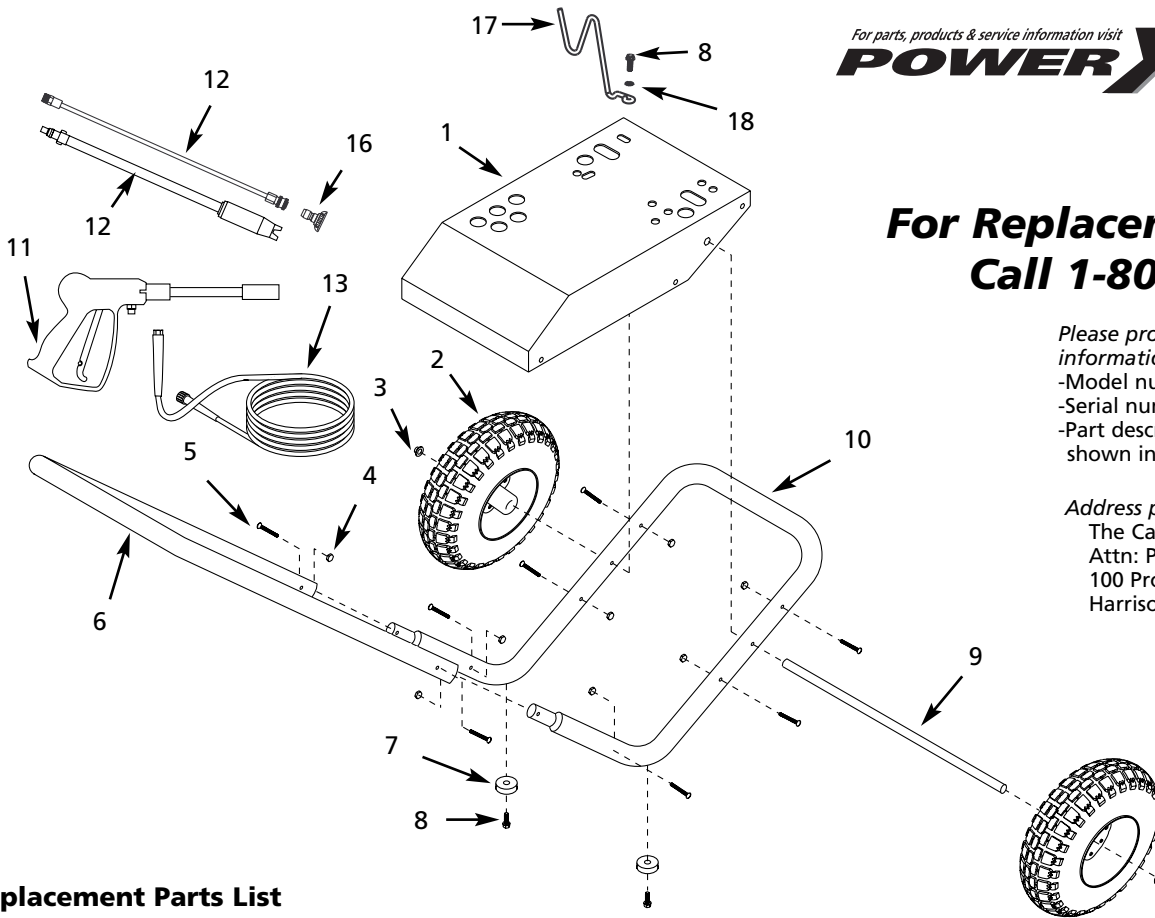

For parts, products & service information visit
POWER XPERT
www.campbellhausfeld.com

**For Replacement Parts,
Call 1-800-330-0712**

Please provide following information:

- -Model number
- -Serial number (if any)
- -Part description and number as shown in parts list

Address parts correspondence to:

The Campbell Group
Attn: Parts Department
100 Production Drive
Harrison, OH 45030 U.S.A.

Replacement Parts List

Ref. No.	Description	Part No. for Models:					Qty.
		PW22200LE	PW222100LE	PW302110LE	PW352000LE	PW352110LE	
1	Base plate	PM038200AV	PM038200AV	PM038200AV	PM038200AV	PM038200AV	1
2	Pneumatic wheel	PM041000AV	PM041000AV	PM041000AV	PM041000AV	PM041000AV	2
3	Pushnut	AL066300AV	AL066300AV	AL066300AV	AL066300AV	AL066300AV	2
4	5/16" - 18 Nut	PM031100AV	PM031100AV	PM031100AV	PM031100AV	PM031100AV	8
5	5/16" - 18 Rounded square neck bolt	MJ101206AV	MJ101206AV	MJ101206AV	MJ101206AV	MJ101206AV	8
6	Handle	PM038400AV	PM038400AV	PM038400AV	PM038400AV	PM038400AV	1
7	Rubber bumper	AL062300AV	AL062300AV	AL062300AV	AL062300AV	AL062300AV	2
8	1/4" - 20 x 3/4" Self-tapping screw	MJ102100AV	MJ102100AV	MJ102100AV	MJ102100AV	MJ102100AV	3
9	Axle rod	PM038600AV	PM038600AV	PM038600AV	PM038600AV	PM038600AV	1
10	Frame	PM038500AV	PM038500AV	PM038500AV	PM038500AV	PM038500AV	1
11	Gun	PM005133AV	PM005133AV	PM005133AV	PM005130AV	PM005130AV	1
12	Lance	PM005116AV	PM035110AV	PM035120AV	PM035120AV	PM035120AV	1
13	Hose	PM005001AV	PM005001AV	PM005003AV	PM005003AV	PM005003AV	1
14	△ Pump	PM004610AV	PM080050AV	PM080040AV	PM004722AV	PM004722AV	1
15	△ Engine	PM004100AV	PM004100AV	PM004288AV	PM041904AV	PM004260AV	1
16	Quick connect tips						
	0° (Red)	--	--	PM039700AV	PM039740AV	PM039740AV	1
	15° (Yellow)	--	--	PM039710AV	PM039750AV	PM039750AV	1
	25° (Green)	--	--	PM039720AV	PM039760AV	PM039760AV	1
	40° (White)	--	--	PM039730AV	PM039770AV	PM039770AV	1
	Detergent (Black)	--	--	PM039820AV	PM039820AV	PM039820AV	1
17	Lance support hook	PM070600AV	PM070600AV	PM070600AV	PM070600AV	PM070600AV	1
18	⌘ 1/4" Lockwasher	MJ105700AV	MJ105700AV	MJ105700AV	MJ105700AV	MJ105700AV	1

⌘ Item available at local hardware store.

△ Not shown