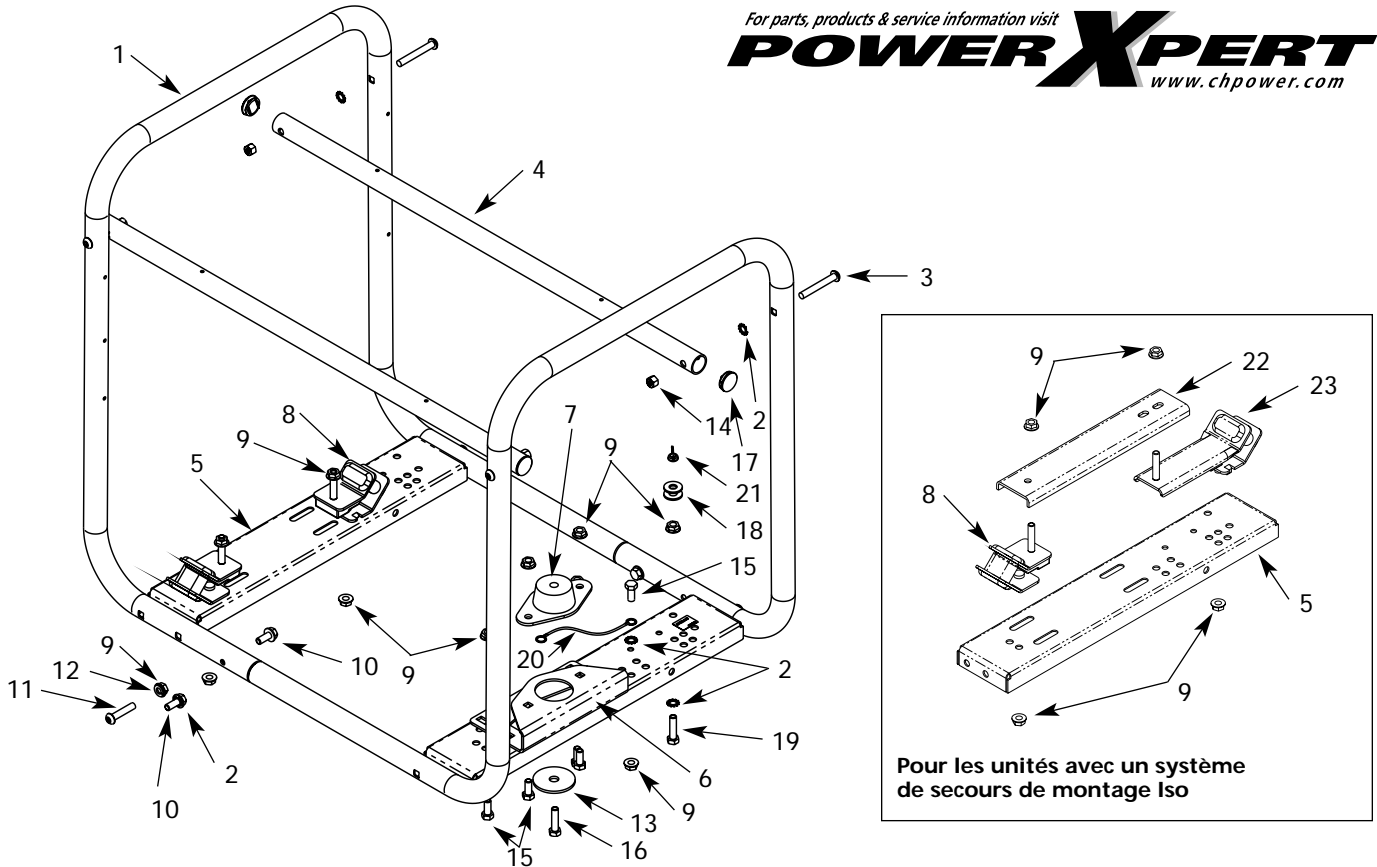

Cadre à Boulonner Ensemble

For parts, products & service information visit
POWER XPERT
www.chpower.com

Pour Pièces de Rechange, Appeler 1-800-803-1436

S'il vous plaît fournir l'information suivante:

- -Numéro du modèle
- -Numéro de série (si applicable)
- -Description de la pièce et son numéro sur la liste de pièces

Correspondance concernant les pièces:

The Campbell Group / Attn: Parts Department
100 Production Drive
Harrison, OH 45030 U.S.A.

N° Réf.	Description	Numéro de pièce	Qté.
1	Cadre	GN004129AV	2
2	Rondelle à dents extérieures de 5/16 po	ST166400AV	10
3	5/16 po - 18 x 2 1/4 po SBC Vis	MJ103909AV	4
4	Montage de réservoir au gaz - barre transversale	GN004130AV	2
5	Traverse boulonné	GN001508AV	2
6	Fixation C	GN001114AV	1
7	Antivibrateur	GN004401AV	1
8	Isolateur monté sur un angle	GN004405AV	2/1
9	Écrou à collerette cannelé, 5/16 po	PM031100AV	14
10	5/16 po -12 vis autotaraudeuses 3/4 po	ST016500AV	6
11	5/16 po - 18 x 1 1/2 po SBC Vis	MJ103908AV	4
12	M-8 rondelle de blocage fendue	ST071022AV	4
13	Rondelle plate de 2 po	MJ105403AV	1

N° Réf.	Description	Numéro de pièce	Qté.
14	18 écrous Nylock - 5/16 po	AL014001AV	4
15	5/16 po - 18 boulons à tête hex. 1 1/4 po	ST016000AV	5
16	5/16 po - 18 boulons à tête hex. 2 1/2 po	ST070691AV	1
17	M-8 - boulon à tête hex. 1,25 x 60 mm	MJ101902AV	1
18	Garniture de bout ronde 1 po	ST166202AV	4
19	Rondelle plate de 5/16 po	MJ105304AV	2
20	M-8 - boulon à tête hex. 5/16 - 8 x 1 1/4 po	ST012800AV	1
21	Fil de mise à la terre 6 3/4 po	GN003811AV	1
22	Écrou à oreilles, 5/16 po-18	MJ165900AV	1
23	Fixation de montage de isolateur	GN004399AV	1
	Isolateur monté sur un angle - prolongé	GN004406AV	1