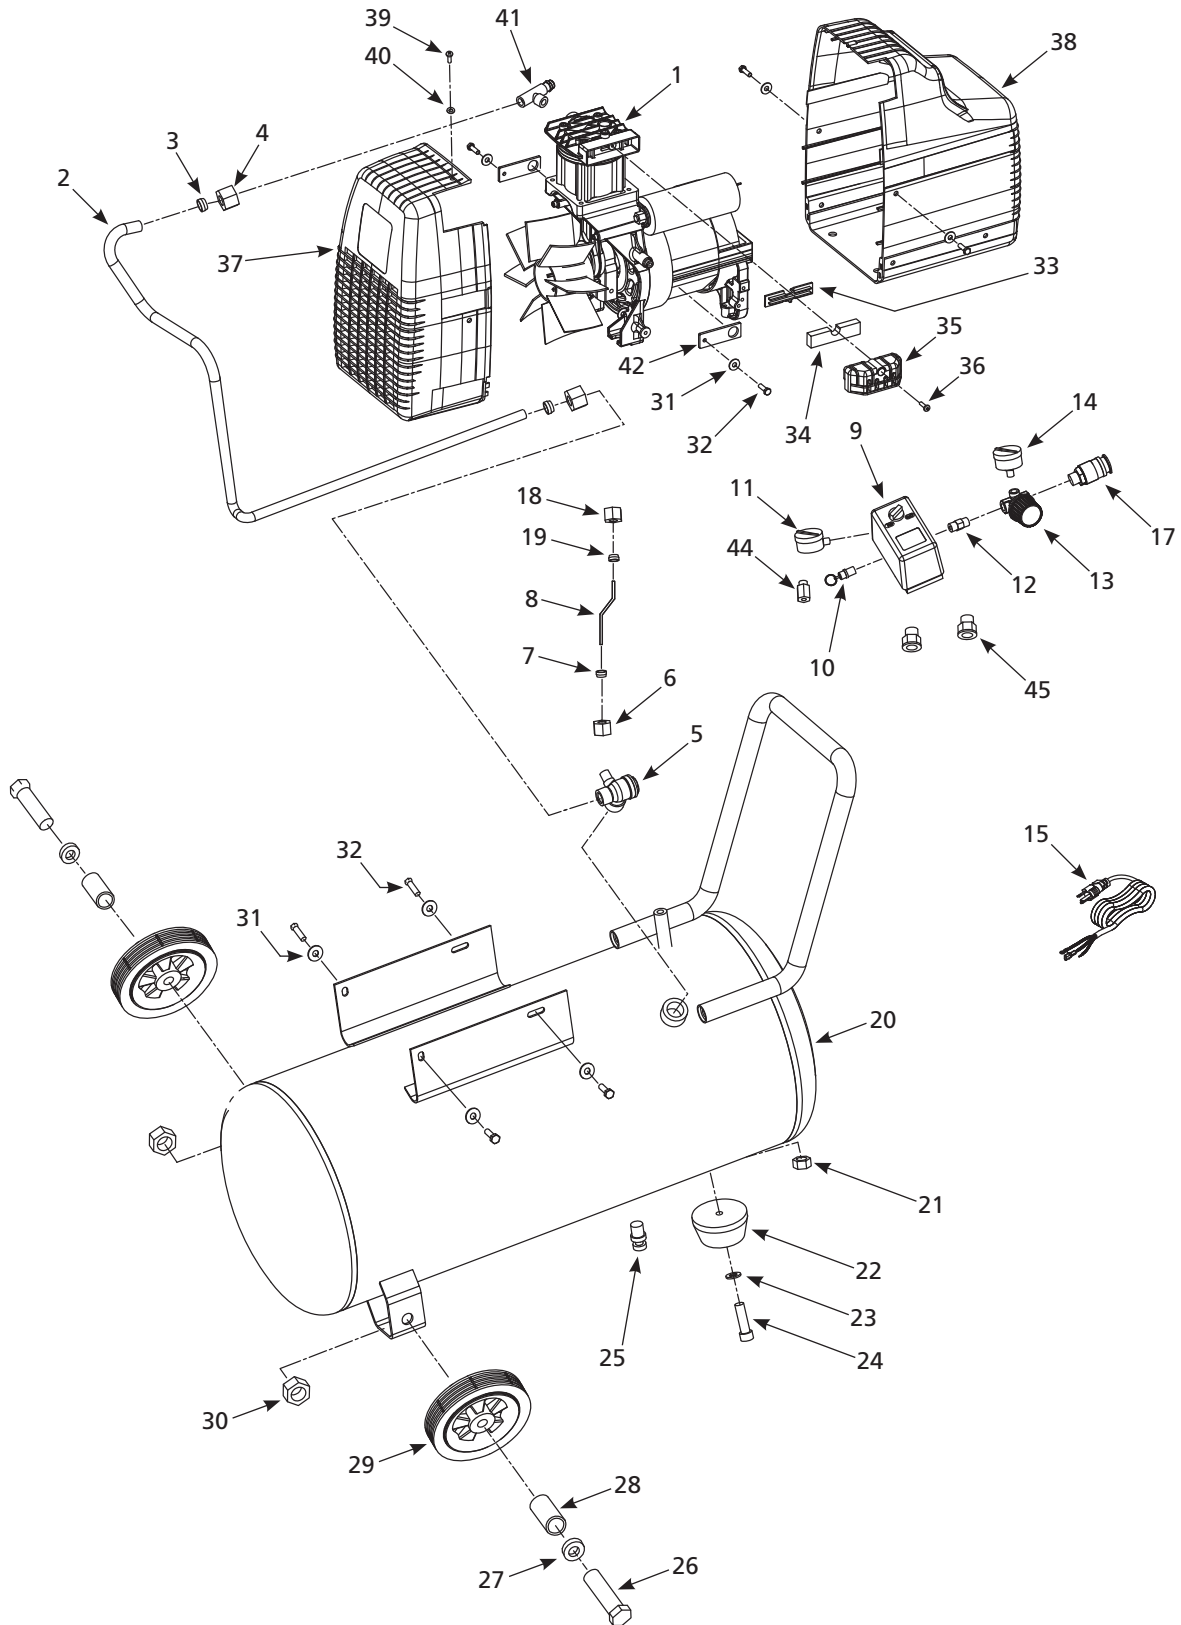

Compresseurs d'Air Portables 1379 kPa

Pour les pièces de rechange ou l'assistance technique, appeler 1-800-543-6400.

S'il vous plaît fournir l'information suivante :

- Numéro du modèle
- Code Estampé
- Description et numéro de la pièce

Adresser toute correspondance à :

Campbell Hausfeld
Attn: Customer Service
100 Production Drive
Harrison, OH 45030 U.S.A.

Liste de Pièces de Rechange

N° de Réf.	Description	Numéro de Pièce	Qté.
1	Pompe / moteur	HJ100100AV	1
2	Tuyau de décharge	△	1
3	Virole	△	2
4	Écrou	△	2
5	Clapet	HL030500AV	1
6	Écrou	■	1
7	Virole	■	1
8	Tuyau de déchargement	■	1
9	Manostat	HJ002800AV	1
10	Soupape de sûreté	V-215110AV	1
11	Jauge du réservoir	GA033800AV	1
12	Mamelon	--	1
13	Régulateur	RE206901AV	1
14	Jauge de sortie	GA033200AV	1
15	Cordon d'alimentation	EC014500AV	1
16	Cordon du moteur (pas indiqué)	--	1
17	Coupleur industriel 6,4 mm (1/4 po) (M)	HF001300AV	1
18	Écrou	■	1
19	Virole	■	1
20	Réservoir	--	1
21	Écrou	▼	1
22	Pied en caoutchouc	▼	1
23	Rondelle	▼	1
24	Boulon	▼	1
25	Robinet de purge	D-1403	1
26	Boulon d'arbre de roue	◆	2
27	Rondelle	◆	2
28	Garniture de roue	◆	2
29	Roue	◆	2
30	Écrou	◆	2
31	Rondelle	●	8
32	Boulon - M5 x 16	●*	8
33	Carter de filtre (arrière)	□	1
34	Élément du filtre	□	1
35	Carter de filtre (avant)	□	1

N° de Réf.	Description	Numéro de Pièce	Qté.
36	Vis - M4 x 14	□*	1
37	Couvercle de protection arrière	▲	1
38	Couvercle de protection avant	▲	1
39	Boulon - M4 x 8	●*	1
40	Rondelle	●	1
41	Raccord en té de soupape de démarrage rapide	HU008800AV	1
42	Pièce de raccordement d'épaulement	●	2
43	Couvercle de manostat (seulement)	HJ003100AV	1
44	Soupape de déchargement pour manostat	HJ002900AV	1
45	Soulagement de tension	HJ003000AV	2

NÉCESSAIRES DE PIÈCES DE RECHANGE

▲	Trousse d'épaulement	HU007500AV
■	Trousse de tuyau de décharge	HJ004000AV
●	Trousse de boulons d'épaulement / moteur	HU007700AV
◆	Trousse de roue	HJ003800AV
▼	Trousse de pied	HL038700AV
△	Kit de tuyau de ventilation	HJ003900AV
□	Nécessaire de filtre	HU008600AV
*	Article normal de quincaillerie	
--	Pas disponible