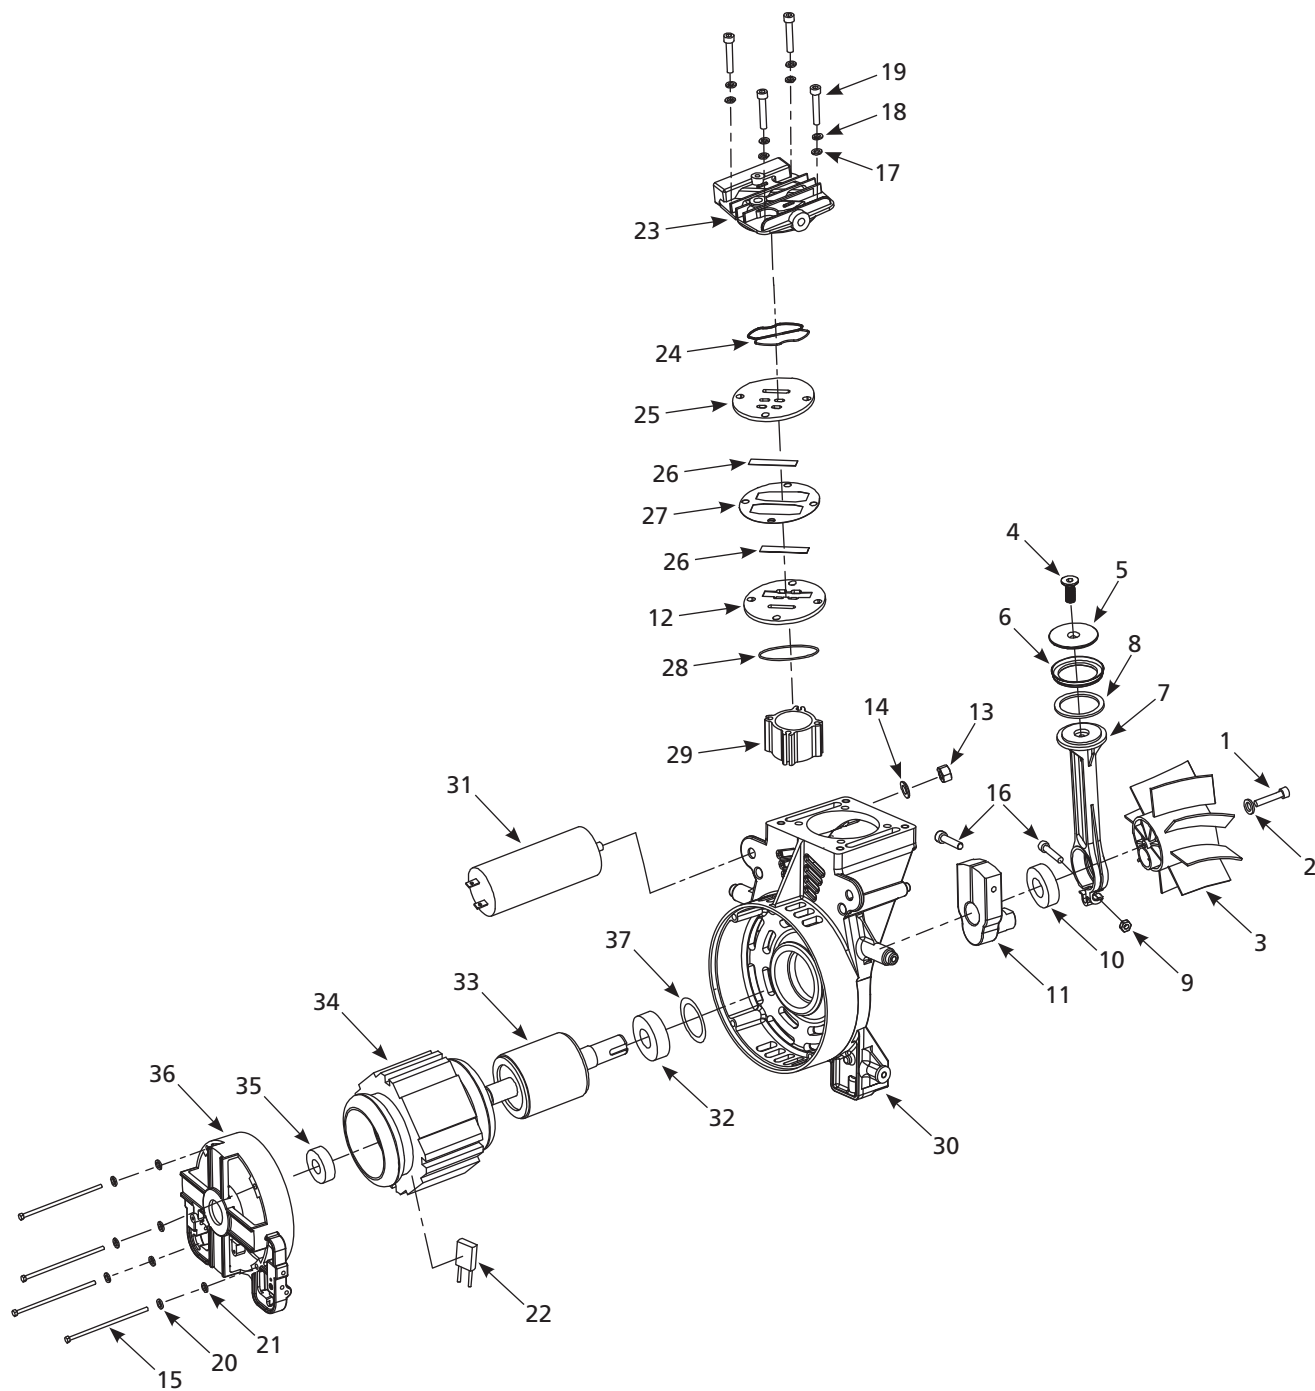

Pump/Motor

For Replacement Parts or Technical Assistance, Call 1-800-543-6400.

Please provide following information:

- Model number
- Serial number (if any)
- Part description and number as shown in parts list

Address any correspondence to:

Campbell Hausfeld
Attn: Customer Service
100 Production Drive
Harrison, OH 45030 U.S.A.

Replacement Parts List

Ref. No.	Description	Part Number	Qty.
1	Fan bolt	●	1
2	Washer	●	1
3	Fan	●	1
4	Piston bolt - M6 x 16	■	1
5	Piston plate	■	1
6	Piston ring	■	1
7	Piston rod	■	1
8	Back-up piston ring	■	1
9	Nut - M6	■	1
10	Bearing	▼	1
11	Eccentric (bolted on)	▼	1
12	Valve plate (lower)	◆	1
13	Nut - M8	*	1
14	Lock washer - M8	*	1
15	Motor bolt - M5 x 117	*	4
16	Bolt - M6 x 30	■	2
17	Washer	▲	4
18	Lock washer - M6	▲	4
19	Head bolt - M6 x 90	▲	4
20	Lock washer - M5	*	4
21	Washer	--	4
22	Thermal overload protector	--	1
23	Cylinder head	HU008900AV ▲	1
24	O-ring	◆	1
25	Valve plate (upper)	◆	1

Ref. No.	Description	Part Number	Qty.
26	Valve	◆	2
27	Valve plate gasket	◆	1
28	O-ring	◆	1
29	Cylinder	■	1
30	Front-end bell	--	1
31	Capacitor	HU009200AV	1
32	Bearing	--	1
33	Rotor	--	1
34	Stator	--	1
35	Bearing	--	1
36	Rear-end bell	--	1
37	Wave washer	--	1

REPLACEMENT PARTS KITS

▲	Pump head kit	HU008000AV
■	Piston cylinder kit	HJ002300AV
●	Fan kit	HU008500AV
◆	Valve plate kit	HU008100AV
▼	Eccentric kit (assembled)	HU008300AV
*	Standard hardware item	
--	Not available