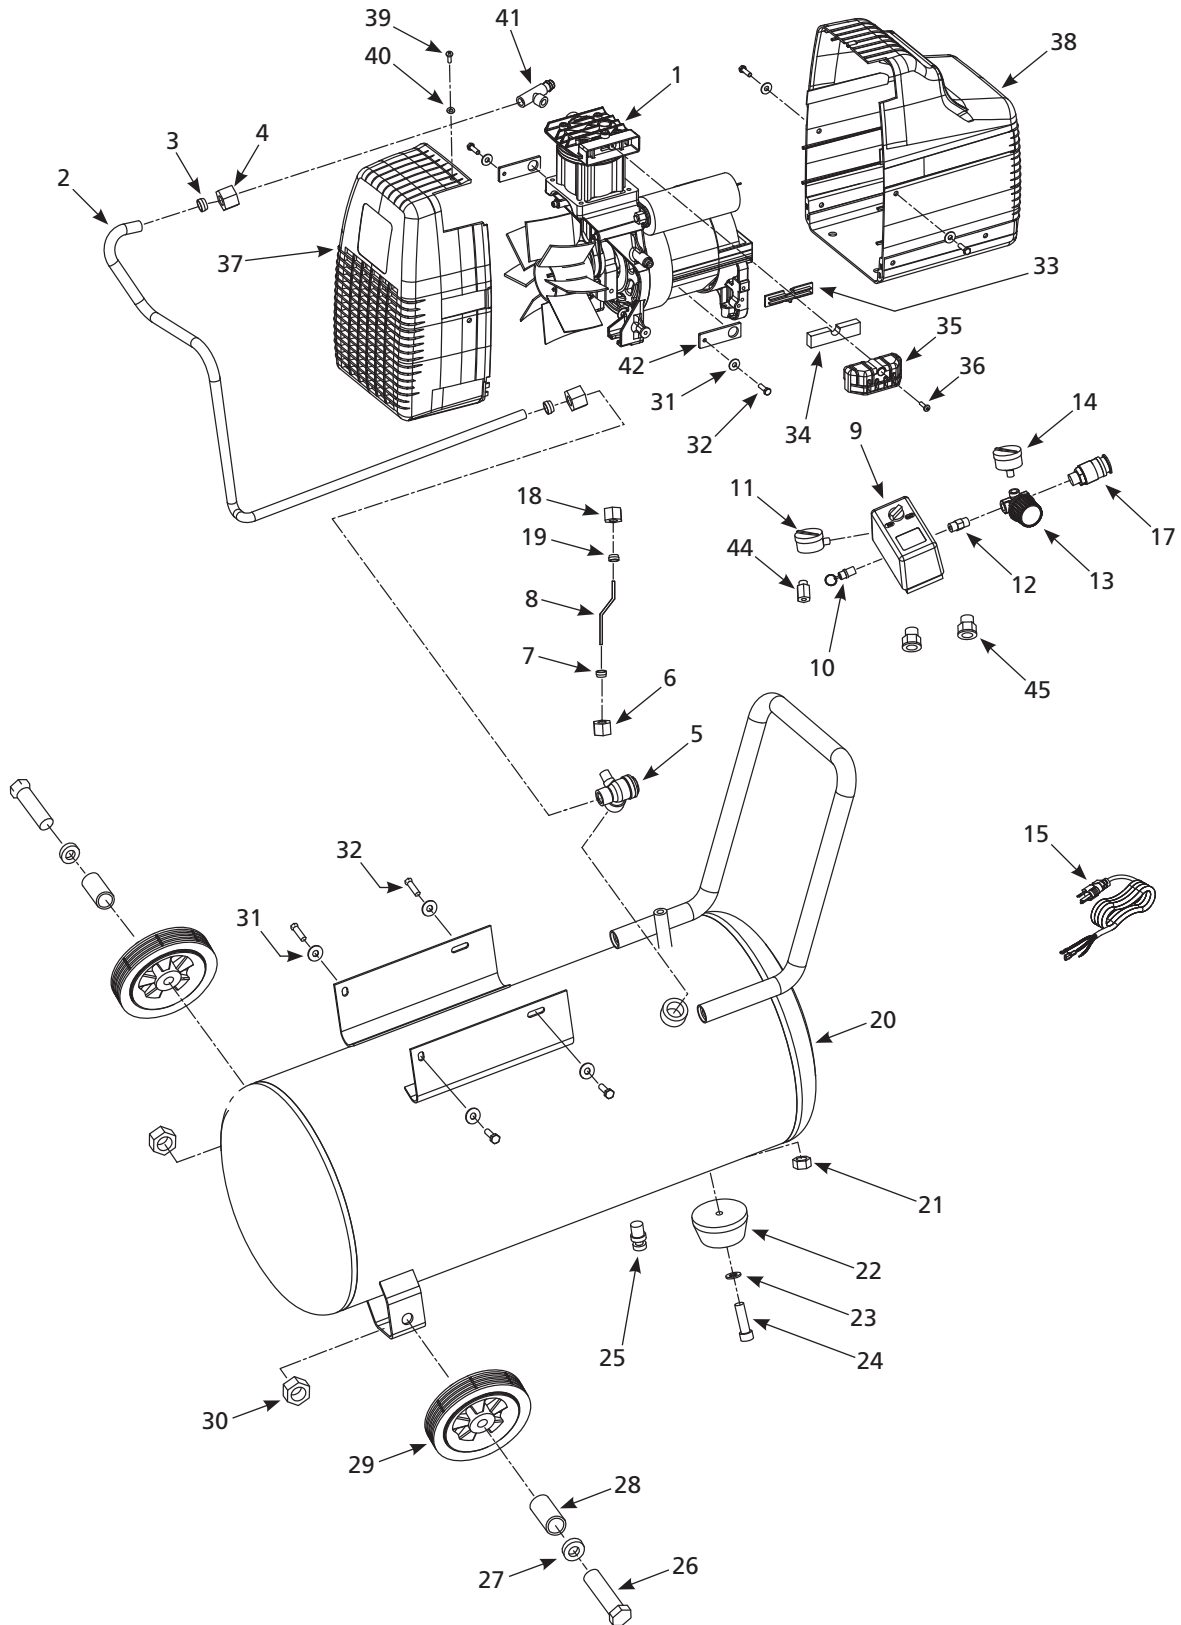

200 PSI Portable Air Compressors

For Replacement Parts or Technical Assistance, Call 1-800-543-6400.

Please provide following information:

- Model number
- Serial number (if any)
- Part description and number as shown in parts list

Address any correspondence to:

Campbell Hausfeld
Attn: Customer Service
100 Production Drive
Harrison, OH 45030 U.S.A.

Replacement Parts List

Ref. No.	Description	Part Number	Qty.
1	Pump/motor assembly	HJ100100AV	1
2	Exhaust tube	△	1
3	Ferrule	△	2
4	Nut	△	2
5	Check valve	HL030500AV	1
6	Nut	■	1
7	Ferrule	■	1
8	Unloader tube	■	1
9	Pressure switch	HJ002800AV	1
10	Safety valve	V-215110AV	1
11	Tank gauge	GA033800AV	1
12	Hex nipple	--	1
13	Regulator	RE206901AV	1
14	Outlet gauge	GA033200AV	1
15	Power cord	EC014500AV	1
16	Motor cord (not shown)	--	1
17	1/4 Industrial coupler (M)	HF001300AV	1
18	Nut	■	1
19	Ferrule	■	1
20	Tank	--	1
21	Nut	▼	1
22	Rubber foot	▼	1
23	Washer	▼	1
24	Bolt	▼	1
25	Drain valve	D-1403	1
26	Axle bolt	◆	2
27	Washer	◆	2
28	Axle insert	◆	2
29	Wheel	◆	2
30	Nut	◆	2
31	Washer	●	8
32	Bolt - M5 x 16	●*	8
33	Filter housing (back)	□	1
34	Filter element	□	1
35	Filter housing (front)	□	1

Ref. No.	Description	Part Number	Qty.
36	Screw - M4 x 14	□*	1
37	Rear shroud	▲	1
38	Front shroud	▲	1
39	Bolt - M4 x 8	●*	1
40	Washer	●	1
41	T-fitting with Easy Start valve	HU008800AV	1
42	Shroud connecting piece	●	2
43	Pressure switch cover (only)	HJ003100AV	1
44	Pressure switch unloader valve	HJ002900AV	1
45	Strain relief	HJ003000AV	2

REPLACEMENT PARTS KITS

▲	Shroud kit	HU007500AV
■	Unloader tube kit	HJ004000AV
●	Shroud/motor bolt kit	HU007700AV
◆	Wheel kit	HJ003800AV
▼	Rubber foot kit	HL038700AV
△	Exhaust tube kit	HJ003900AV
□	Filter kit	HU008600AV
*	Standard hardware item	
--	Not available