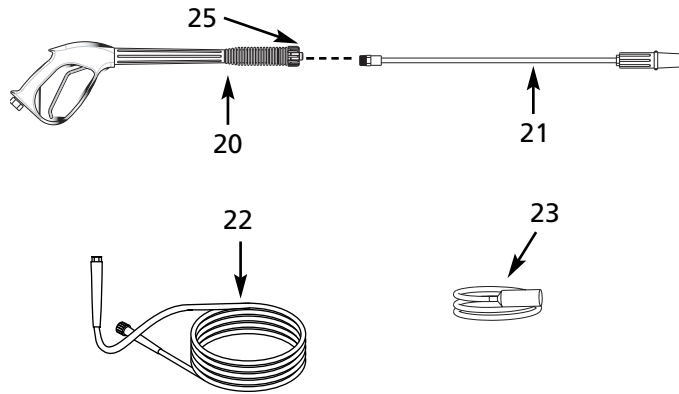

Replacement Parts List
Liste de Pièces de Rechange
Lista de Repuestos

For Replacement Parts, Call 1-800-330-0712

For parts, products & service information visit
POWER XPERT
www.campbellhausfeld.com

Address parts correspondence to:
Correspondence:

Puede escribirnos a:

The Campbell Group
Attn: Parts Department
100 Production Drive
Harrison, OH 45030 U.S.A.

Please provide following
information:

- Model number
- Serial number (if any)
- Part description and number as shown in parts list

Ref. No	Description	PW2052V1AI	PW2457V1AI	Qty.
1	Handle assembly	PM247870SJ	PM247880SJ	1
2	1/4-20 bolt	PM001903AV	PM001903AV	2
3	Flat washer	PM002000AV	PM002000AV	14
4	1/4-20 Nylon lock nut	ST073808AV	ST073808AV	7
5	1/4-20 bolt	PM001902AV	PM001902AV	3
6	Left leg	PM015404AV	PM015404AV	1
7	Right leg	PM015405AV	PM015405AV	1
8	Rubber bumper	AL062300AV	AL062300AV	2
9	1/4-20 x 3/4 self-tapping screw	MJ102100AV	MJ102100AV	2
10	Wheel	WA002401AV	WA002401AV	2
11	Pushnut	MJ104700AV	MJ104700AV	2
12	1/4-20 bolt	PM001904AV	PM001904AV	2
13	Axle	PM227900BH	PM227900BH	1
14	Baseplate	GN004530AV	GN004530AV	1
*15	Hose rack	PM245300AV	PM245300AV	1
*16	Gun rack	PM033410AV	PM033410AV	1
*17	#10-24 x 1 3/4 screw	MJ103803AV	MJ103803AV	2
*18	#10 washer	ST070906AV	ST070906AV	6
*19	#10-24 Nylon lock nut	ST073803AV	ST073803AV	2
20	Gun	PM243000AV	PM005133AV	1
21	Lance	PM243300AV	PM035150AV	1
22	Hose	PM243700AV	PM243800AV	1
23	Detergent tube and filter	PM013700SV	PM013800AV	1
*24	Pal-nut, hose rack	AL063302AV	AL063302AV	2
25	O-ring	PM245800SV	PM222310SV	1
▼26	Pump assembly	PM026110AJ	PM244500SJ	1
▼27	Engine	PM041905AV	PM041900AV	1

* Components not included with handle assembly (Ref. #1)

▼ Items not shown