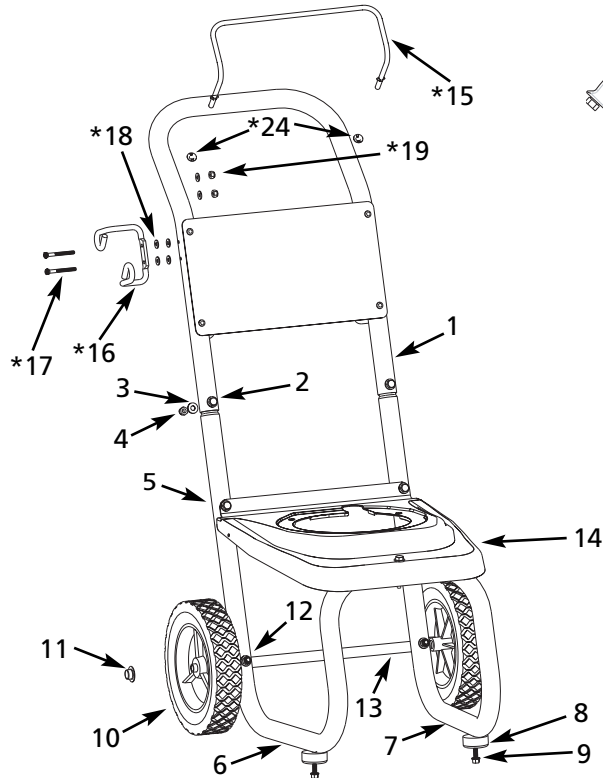

Replacement Parts List
Liste de Pièces de Rechange
Lista de Repuestos

For Replacement Parts, Call 1-800-330-0712

For parts, products & service information visit
POWER XPERT
www.campbellhausfeld.com

Address parts correspondence to:
Correspondence:

Puede escribirnos a:

The Campbell Group
Attn: Parts Department
100 Production Drive
Harrison, OH 45030 U.S.A.

Please provide following
information:

- Model number
- Serial number (if any)
- Part description and number as shown in parts list

Ref. No	Description	PW2052V1AI	PW2457V1AI	Qty.
1	Handle assembly	PM247870SJ	PM247880SJ	1
2	1/4-20 bolt	PM001903AV	PM001903AV	2
3	Flat washer	PM002000AV	PM002000AV	14
4	1/4-20 Nylon lock nut	ST073808AV	ST073808AV	7
5	1/4-20 bolt	PM001902AV	PM001902AV	3
6	Left leg	PM015404AV	PM015404AV	1
7	Right leg	PM015405AV	PM015405AV	1
8	Rubber bumper	AL062300AV	AL062300AV	2
9	1/4-20 x 3/4 self-tapping screw	MJ102100AV	MJ102100AV	2
10	Wheel	WA002401AV	WA002401AV	2
11	Pushnut	MJ104700AV	MJ104700AV	2
12	1/4-20 bolt	PM001904AV	PM001904AV	2
13	Axle	PM227900BH	PM227900BH	1
14	Baseplate	GN004530AV	GN004530AV	1
*15	Hose rack	PM245300AV	PM245300AV	1
*16	Gun rack	PM033410AV	PM033410AV	1
*17	#10-24 x 1 3/4 screw	MJ103803AV	MJ103803AV	2
*18	#10 washer	ST070906AV	ST070906AV	6
*19	#10-24 Nylon lock nut	ST073803AV	ST073803AV	2
20	Gun	PM243000AV	PM005133AV	1
21	Lance	PM243300AV	PM035150AV	1
22	Hose	PM243700AV	PM243800AV	1
23	Detergent tube and filter	PM013700SV	PM013800AV	1
*24	Pal-nut, hose rack	AL063302AV	AL063302AV	2
25	O-ring	PM245800SV	PM222310SV	1
▼26	Pump assembly	PM026110AJ	PM244500SJ	1
▼27	Engine	PM041905AV	PM041900AV	1

* Components not included with handle assembly (Ref. #1)

▼ Items not shown