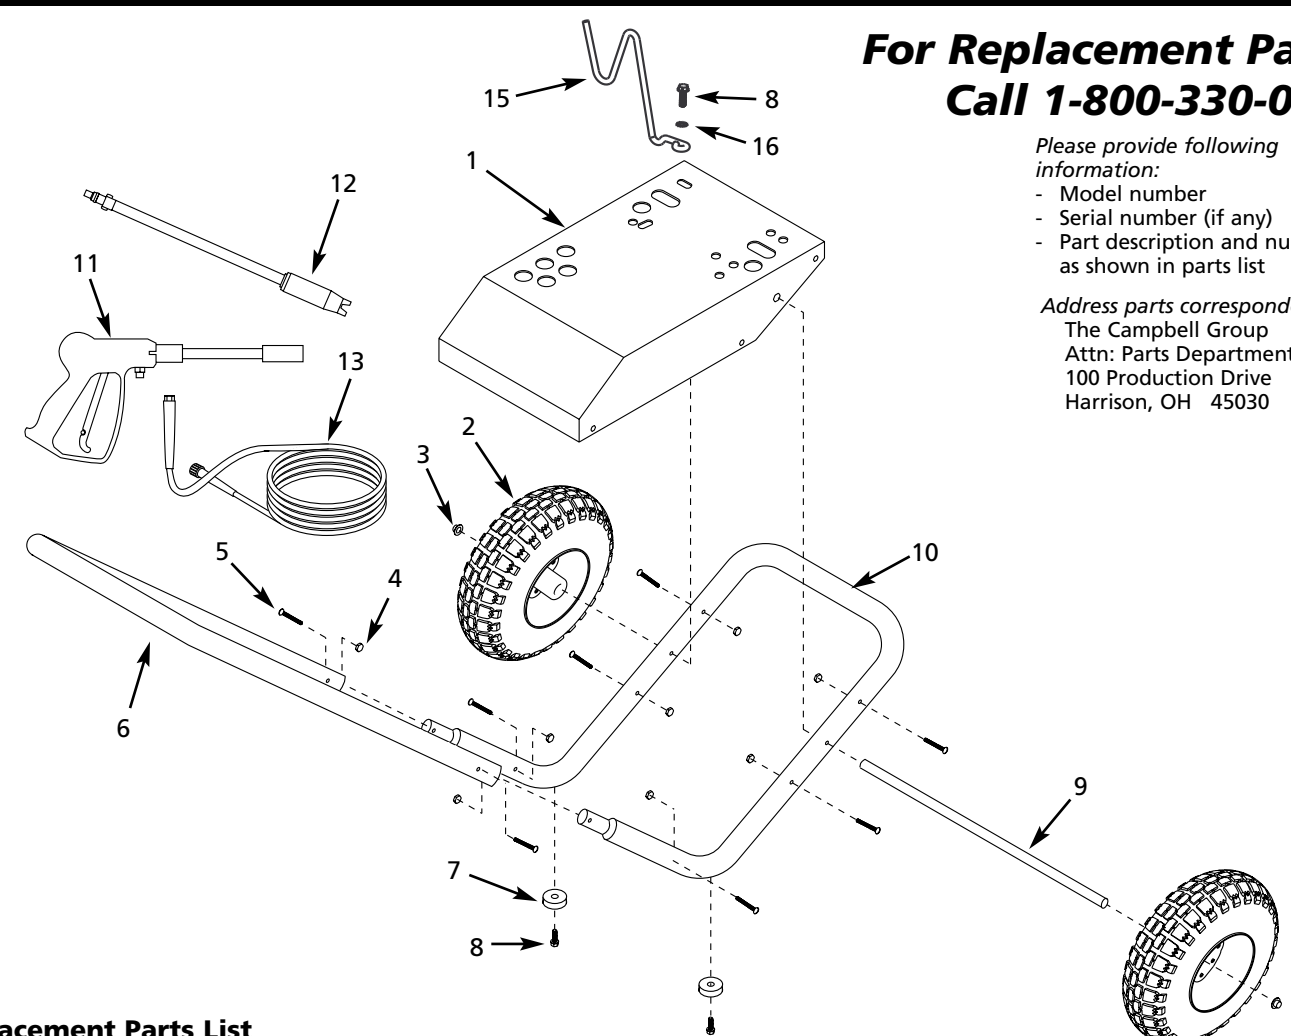

### Replacement Parts List

Ref. No.	Description	Part No. for Models:					Qty.
		PW2220	PW3021	PW3221	PW3520	PW3521	
1	Base plate	PM038200AV	PM038200AV	PM038200AV	PM038200AV	PM038200AV	1
2	Pneumatic wheel	PM041000AV	PM041000AV	PM041000AV	PM041000AV	PM041000AV	2
3	Pushnut	AL066300AV	AL066300AV	AL066300AV	AL066300AV	AL066300AV	2
4	5/16"-18 Nut	PM031100AV	PM031100AV	PM031100AV	PM031100AV	PM031100AV	8
5	5/16"-18 Rounded square neck bolt	MJ101206AV	MJ101206AV	MJ101206AV	MJ101206AV	MJ101206AV	8
6	Handle	PM038400AV	PM038400AV	PM038400AV	PM038400AV	PM038400AV	1
7	Rubber bumper	AL062300AV	AL062300AV	AL062300AV	AL062300AV	AL062300AV	2
8	1/4"-20 x 3/4" Self-tapping screw	MJ102100AV	MJ102100AV	MJ102100AV	MJ102100AV	MJ102100AV	3
9	Axle rod	PM038600AV	PM038600AV	PM038600AV	PM038600AV	PM038600AV	1
10	Frame	PM038500AV	PM038500AV	PM038500AV	PM038500AV	PM038500AV	1
11	Gun	PM005133AV	PM005133AV	PM005130AV	PM005130AV	PM005130AV	1
12	Lance	PM005116AV	PM035120AV	PM035120AV	PM035120AV	PM035120AV	1
13	Hose	PM005001AV	PM005003AV	PM005003AV	PM005003AV	PM005003AV	1
14	Pump (not shown)	PM004610AV	PM004680AV	PM004681AV	PM004722AV	PM004682AV	1
15	Lance support hook	PM070600AV	PM070600AV	PM070600AV	PM070600AV	PM070600AV	1
16	1/4" Lockwasher	MJ105700AV	MJ105700AV	MJ105700AV	MJ105700AV	MJ105700AV	1
17	Engine (not shown)	PM004100AV	PM004288AV	PM004200AV	PM041904AV	PM004260AV	1