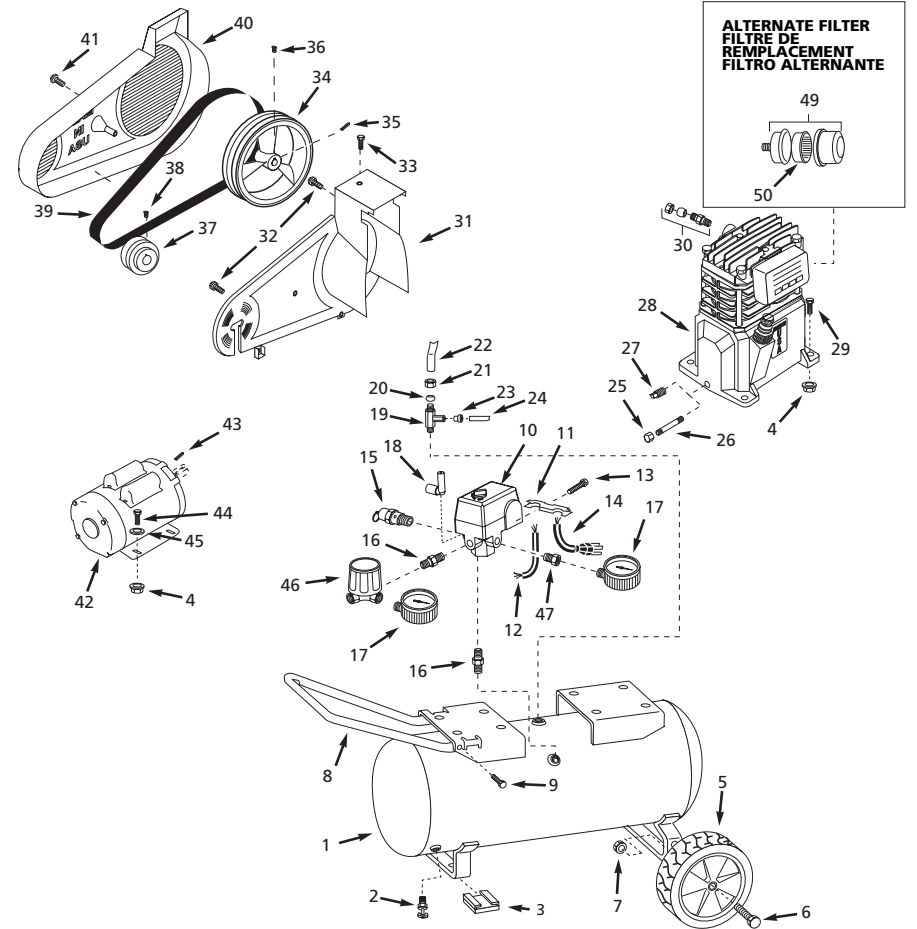

Notes
Notes
Notas

Horizontal lines for notes.

Portable Air Compressors Compresseurs d'Air Portatifs Compresores de Aire Portátiles

Replacement Parts List
Liste de Pièces de Rechange
Lista de Repuestos

EX830001, VT618305, VT623305, VT629003
VT629802, VT634800, VT634900

For parts, products & service information visit
POWER XPERT
www.chpower.com